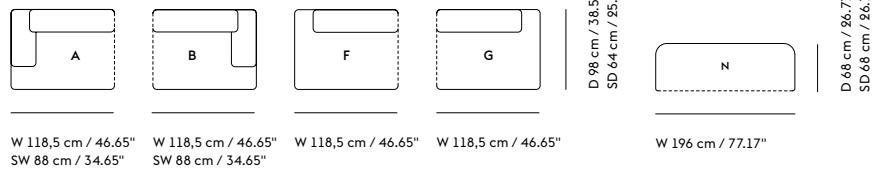

CONNECT MODULAR SOFA—ORDER GUIDE

Designed with long, elegant lines, the Connect Modular Sofa's details of its small feet underneath for a hovering, light sentiment and pointy corners allow for the design to bring character to any space.

Create your own Connect Modular Sofa by choosing from 11 modules, following the guidelines below.

Visit planner.muuto.com to create your own configuration online.

Create your own Connect Configuration

1. SEATING MODULES

Select your desired seating modules.

Add the item numbers of the desired textile separately to your order.

Note

You can only connect seating modules with pre-mounted linking brackets on the sides, illustrated here with dotted lines. Please note that the modules H & I can only be used as a freestanding ottoman and not part of the sofa configuration.

END MODULES