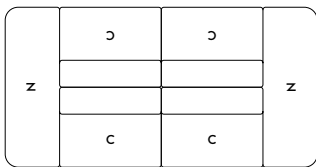

Back-To-Back Configurations

237 cm / 146.34"