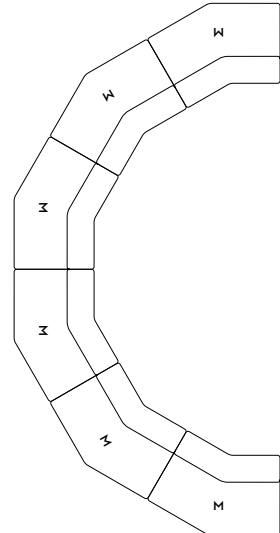

#### FREESTANDING MODULES

**Textile direction**

Corner Module E is designed to be used as corner. If used as End Module with armrest, the textile direction can differ. Modules connected on the left side of Corner Module E will have the same textile direction. The textile direction of modules connected on the right side will run into the opposite direction.

### Corner Configuration

335 cm / 131.88"

216.5 cm / 144"

### Back-To-Back Configurations

237 cm / 146.34"

474 cm / 186.6"

196 cm / 77.17"

590 cm / 232.28"

256 cm / 100.79"

### 6-seater Configurations

307 cm / 120.87"

614 cm / 241.73"