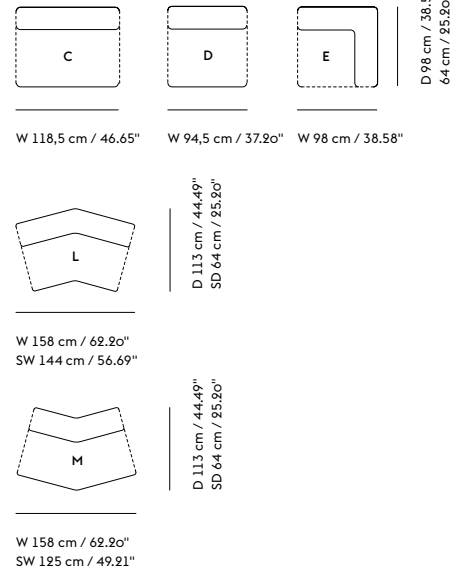

CENTER & CORNER MODULES

FREESTANDING MODULES

Textile direction

Corner Module E is designed to be used as corner. If used as End Module with armrest, the textile direction can differ. Modules connected on the left side of Corner Module E will have the same textile direction. The textile direction of modules connected on the right side will run into the opposite direction.