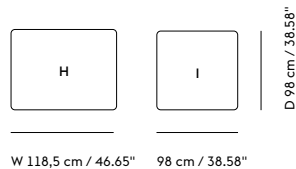

FREESTANDING MODULES