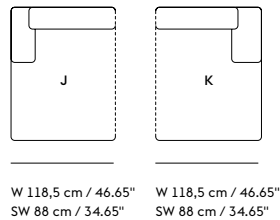

END & LOUNGE MODULES