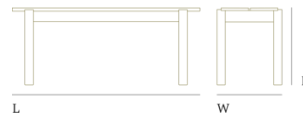

— Thomas Bentzen

<b>Designed by</b>	Thomas Bentzen
<b>About the Designer</b>	Thomas Bentzen, former Head of Design at Muuto, started his own studio in 2010. Bentzen’s designs are characterized by simplicity, rationality and functionality — always firmly rooted in the Danish design tradition, material knowledge, craftsmanship and rational industrial manufacturing processes. His work continues to receive international recognition at fairs and exhibitions all over the world.
<b>Environment</b>	Indoor
<b>Country of Production</b>	Latvia
<b>Preassembled</b>	No - Mount legs to seat.
<b>Description</b>	The Linear Wood Bench brings a simple and elegant perspective to wooden furniture through its modern form language with understated details for a long-lasting expression. Kept visually clean for long-lasting aesthetics, the Linear Wood Bench finds its distinct character through subtle detailing and a simple expression. Pair the design with the Linear Wood Table with the bench’s proportions allowing for it to slide easily under the table.
<b>Material</b>	The seat is made in oak veneer with veneered plywood aprons and solid oak legs.  Oak veneer: slight color variations can occur due to the inherent characteristics of the material.
<b>Cleaning &amp; Care</b>	Clean the bench with a damp cloth. If necessary, only use a mild detergent or washing up liquid and not concentrated. Always wipe with a dry cloth afterwards. To minimize the risk of stains and marks, liquid, grease etc. should be removed straight away.

## Dimensions

### 110 x 34 cm / 43.3 x 15.4"

Length:	110 cm / 43.3"
Height:	46 cm / 18.1"
Depth:	39,4 cm / 15.5"
Seat Height:	46 cm / 18.1"
Seat Depth:	34 cm / 13.4"

### 170 x 34 cm / 66.9 x 15.4"

Length:	170 cm / 67"
Height:	46 cm / 18.1"
Depth:	39,4 cm / 15.5"
Seat Height:	46 cm / 18.1"
Seat Depth:	34 cm / 13.4"