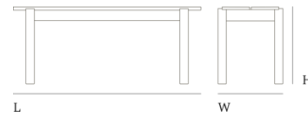

— Thomas Bentzen

Designed by	Thomas Bentzen / 2019
About the designer	Thomas Bentzen, former Head of Design at Muuto, started his own studio in 2010. Bentzen’s designs are characterized by simplicity, rationality and functionality — always firmly rooted in the Danish design tradition, material knowledge, craftsmanship and rational industrial manufacturing processes. His work continues to receive international recognition at fairs and exhibitions all over the world.
Environment	Indoor
Country of Production	Latvia
Preassembled	No - Mount legs to seat.
Description	The Linear Wood Bench brings a simple and elegant perspective to wooden furniture through its modern form language with understated details for a long-lasting expression. Kept visually clean for long-lasting aesthetics, the Linear Wood Bench finds its distinct character through subtle detailing and a simple expression. Pair the design with the Linear Wood Table with the bench’s proportions allowing for it to slide easily under the table.
Material	The seat is made in oak veneer with veneered plywood aprons and solid oak legs. Oak veneer: slight color variations can occur due to the inherent characteristics of the material.
Cleaning & Care	Clean the bench with a damp cloth. If necessary, only use a mild detergent or washing up liquid and not concentrated. Always wipe with a dry cloth afterwards. To minimize the risk of stains and marks, liquid, grease etc. should be removed straight away.

Linear Wood Bench

Dimensions

110 x 34 cm / 43.3 x 15.4"

Length:	110 cm / 43.3"
Height:	46 cm / 18.1"
Width:	34 cm / 13.4"
Seat Height:	46 cm / 18.1"

170 x 34 cm / 66.9 x 15.4"

Length:	170 cm / 67"
Height:	46 cm / 18.1"
Width:	34 cm / 13.4"
Seat Height:	46 cm / 18.1"