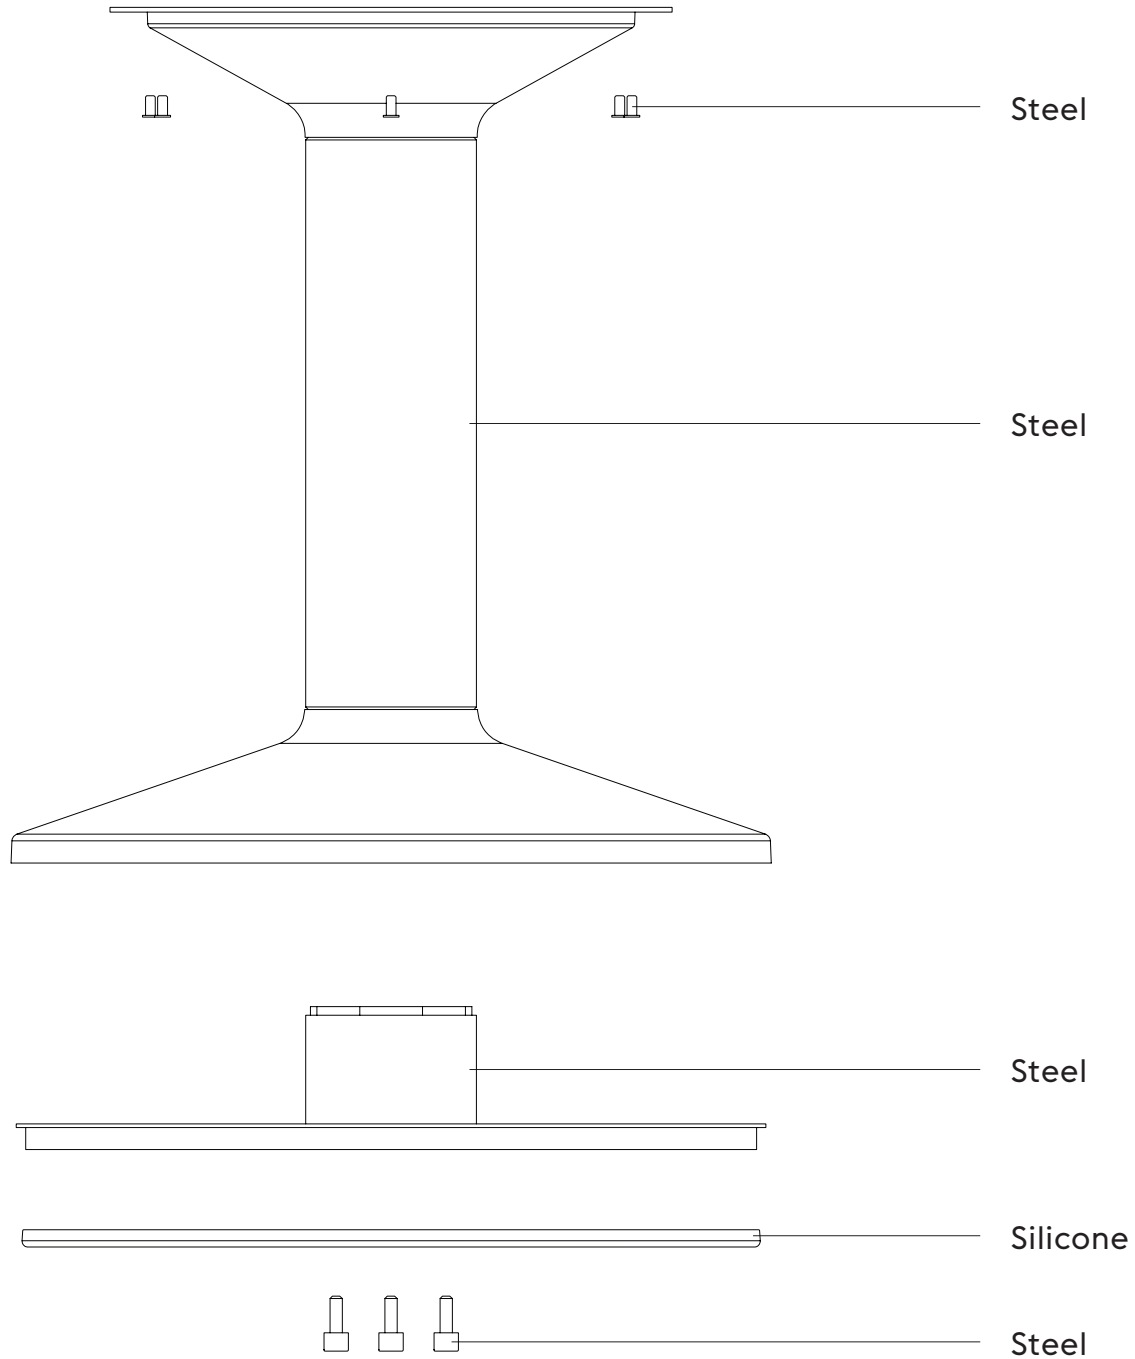

MIDST TABLE Ø120 —RECYCLING & DISASSEMBLY

In aesthetics and strength, Muuto strives to create highly durable designs built to last, passed down generations. If you on the other hand find yourself needing to dispose of a Muuto product, we hope this guide will help you to easily and responsibly recycle the materials and subcomponents.

RECYCLING GUIDE/DISASSEMBLY INSTRUCTION:

LINOLEUM

SOLID WOOD