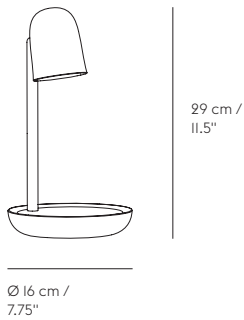

FOCUS TABLE LAMP – EU VERSION

ANDREAS BERGSAKER ON THE DESIGN “Focus is an everyday object with a sculptural appeal and an apparent function: it is a lamp and a pedestal where your favorite small objects may be placed and highlighted. Working with the appearance and the delicate dimensions, I tried to give the lamp a unique personality characterized by an embracing and protective nature. The focus is on the pedestal and the object which is placed on it. Therefore, all components are fixed in position. Personally, the pedestal, with a cone of ambient light, solved my problem of misplacing my keys. Now I always know where they are.”

CATEGORY

Table lamp

ENVIRONMENT

Indoor

DESCRIPTION

An ambient light with a small exhibition plateau for your favorite objects.

PRODUCTION PROCESS

Focus Lamp's wooden components are shaped on a lathe machine. The electrical parts are hidden inside the lamps components, which are glued together to hide that they were ever apart. Thereafter, the lamp is painted.

FOCUS TABLE LAMP - EU VERSION

LAMP RATING

Voltage	220-240V
Frequency	50/60Hz
IP Rating	IP20
Classification	Class II
Socket	1 x GU10 Max. 3W LED bulb

BULB RECOMMENDATION

Lamp base	GU10
Dimensions	Ø50 X 70 mm
Light source shape	MR16
Max wattage	3W
Light source type	LED