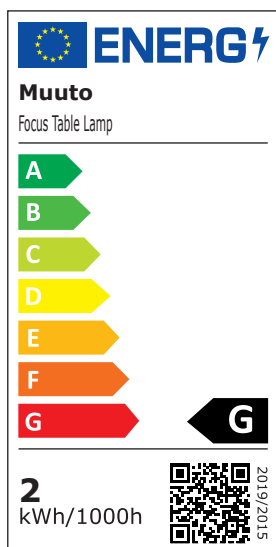

FOCUS TABLE LAMP - EU VERSION

LAMP RATING

Voltage	220-240V
Frequency	50/60Hz
IP Rating	IP20
Classification	Class II
Socket	1 x GU10 Max. 3W LED bulb

BULB RECOMMENDATION

Lamp base	GU10
Dimensions	Ø50 X 70 mm
Light source shape	MR16
Max wattage	3W
Light source type	LED

BULB SPECIFICATION

Item	Integrated, replaceable LED
Watt	2W
Kelvin	2500K
CRI	>80
Dimmable	No

GENERAL STANDARDS & CERTIFICATES

EU/UK

REACH
Directive - EC/1907/2006

Low Voltage Directive (LVD)- 2014/35/EU
IEC 60598-1 and
IEC 60598-2-4 (EU deviations)