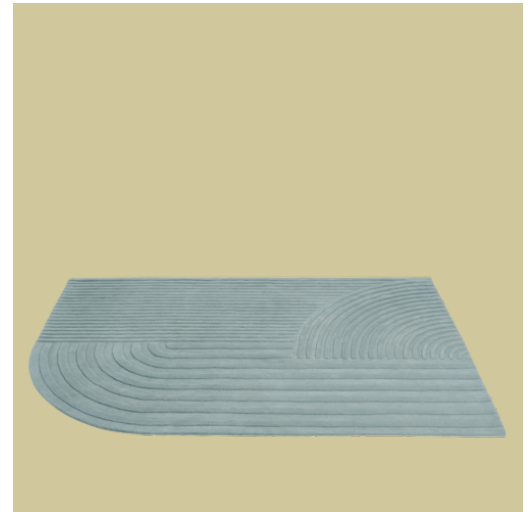

Relevo Rug

“The Relevo rug came to be as it often does; on the drawing board with paper and pencil. We like to create a whole story around a project, this time with a rug that could be a sculpture in its own right, virtually changing the perception of a room. Relevo’s swooping lines were inspired by land art and its sometimes furrowed, hypnotic paths in the soil. Relevo means relief in Latin, emblematic of the rug’s geometric pattern, made by trimming the hand tufted rug in levels and thereby creating a subtle effect of light and shadow, a compelling visual expression.”