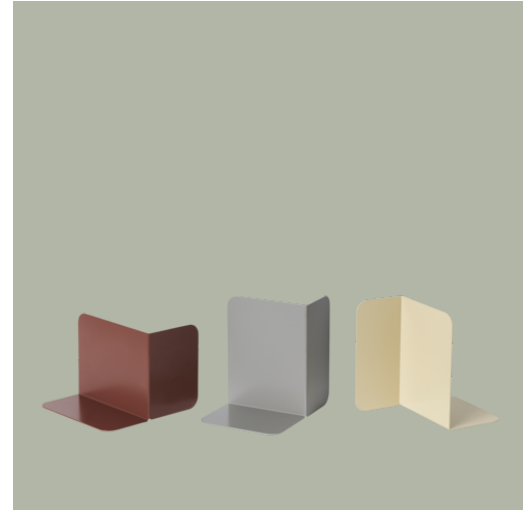

# Compile Bookend

“Compile Bookends add a sculptural feature to your shelving system, with clear lines and multiple display options for your favorite books and magazines. The bookend supports itself, ensuring unrestricted movement and creative freedom of use. It serves as a functional element, adding color and character to shelves at home or in the office.”

— Cecilie Manz

<b>Designed by</b>	Cecilie Manz / 2016
<b>About the designer</b>	Cecilie Manz' work within furniture, glass, lighting, and ceramics has received international acclaim and is sold and exhibited all over the world. She is educated from The Royal Danish Academy of Fine Arts with additional studies at the University of Art and Design in Helsinki. Cecilie Manz founded her own studio in Copenhagen in 1998, and has since received numerous awards and honors for her work.
<b>Environment</b>	Indoor
<b>Country of Production</b>	Sweden
<b>Preassembled</b>	Yes.
<b>Description</b>	The Compile Bookend is an elegant complement to any bookshelf, windowsill or desk. It can be placed in several positions to accommodate books of differing sizes. With its clean geometric shape and various colors, the Compile Bookend brings a refined statement to any scenery.
<b>Material</b>	Made from laser cut steel sheets, bent to form and coated with high quality powder. Brass, aluminium, or stainless steel with PVD vacuum treated surface.
<b>Cleaning &amp; Care</b>	Clean with moist cloth.

## Dimensions

Height: 19,5 cm / 7.7"  
Width: 15 cm / 5.9"  
Depth: 20 cm / 7.9"

---

## Ready-to-ship

Plum  
Beige-Green  
Grey

[Explore Assets](#)

[DOWNLOADSITE](#)