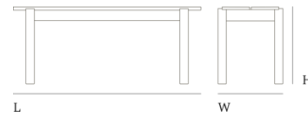

— Thomas Bentzen

Designed by	Thomas Bentzen / 2019
About the designer	Thomas Bentzen, former Head of Design at Muuto, started his own studio in 2010. Bentzen's designs are characterized by simplicity, rationality and functionality — always firmly rooted in the Danish design tradition, material knowledge, craftsmanship and rational industrial manufacturing processes. His work continues to receive international recognition at fairs and exhibitions all over the world.
Environment	Indoor
Country of Production	Latvia
Preassembled	No - Mount legs to seat.
Description	The Linear Wood Bench brings a simple and elegant perspective to wooden furniture through its modern form language with understated details for a long-lasting expression. Kept visually clean for long-lasting aesthetics, the Linear Wood Bench finds its distinct character through subtle detailing and a simple expression. Pair the design with the Linear Wood Table with the bench's proportions allowing for it to slide easily under the table.
Material	The seat is made in oak veneer with veneered plywood aprons and solid oak legs. Oak veneer: slight color variations can occur due to the inherent characteristics of the material.
Cleaning & Care	Clean the bench with a damp cloth. If necessary, only use a mild detergent or washing up liquid and not concentrated. Always wipe with a dry cloth afterwards. To minimize the risk of stains and marks, liquid, grease etc. should be removed straight away.

Linear Wood Bench

Dimensions

110 x 34 cm / 43.3 x 15.4"

Length:	110 cm / 43.3"
Height:	46 cm / 18.1"
Width:	34 cm / 13.4"
Seat Height:	46 cm / 18.1"

170 x 34 cm / 66.9 x 15.4"

Length:	170 cm / 67"
Height:	46 cm / 18.1"
Width:	34 cm / 13.4"
Seat Height:	46 cm / 18.1"