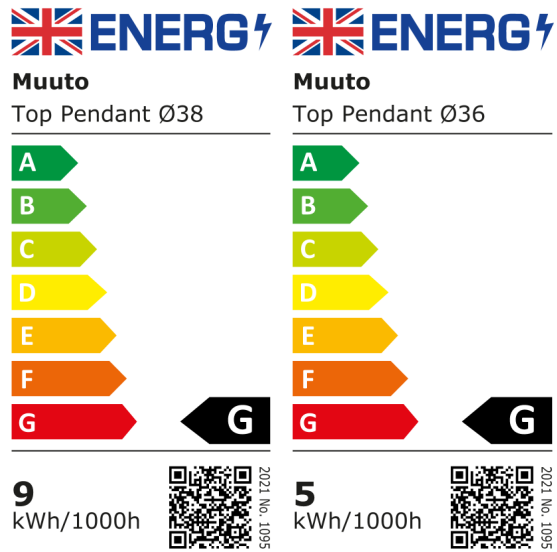

Top Pendant Lamp

Energy Label

Tests, Labels & Certifications

Electromagnetic
Compatibility

Safety & Regulations

Electromagnetic Compatibility (EMC)

CCC
cETLus or cULus
ECO Design Directive
Low Voltage Directive 2014/35 EU (LVD)
Regulatory Compliance Mark (RCM)
Restriction of Hazardous Substances Directive (RoHS)
Waste of Electronic and Electrical Equipment (WEEE)

IP20