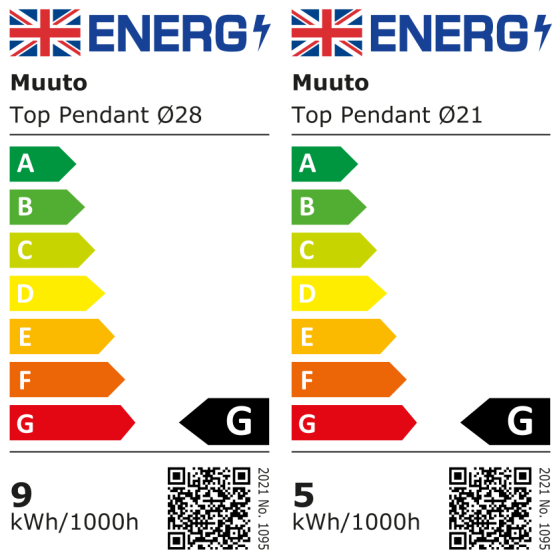

Top Pendant Lamp

Energy Label

Tests, Labels & Certifications

Electromagnetic
Compatibility

Safety & Regulations

Electromagnetic Compatibility (EMC)

CCC
cETLus or cULus
ECO Design Directive
Low Voltage Directive 2014/35 EU (LVD)
Regulatory Compliance Mark (RCM)
Restriction of Hazardous Substances Directive (RoHS)
Waste of Electronic and Electrical Equipment (WEEE)

IP20