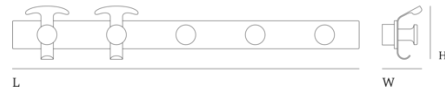

— Sam Hecht & Kim Colin

<b>Designed by</b>	Sam Hecht & Kim Colin / 2020
<b>About the designer</b>	Sam Hecht and Kim Colin founded their studio Industrial Facility in 2002. Their designs reflect both a meticulous attention to detail and a thoughtful consideration of context, creating beauty out of utility in the products, furniture and exhibitions they design. Both Hecht and Colin have been awarded Royal Designers for Industry by the Royal Society for the Encouragement of Arts, Manufactures and Commerce.
<b>Environment</b>	Indoor
<b>Country of Production</b>	Vietnam
<b>Preassembled</b>	Yes - Mount to wall.
<b>Description</b>	Designed with Scandinavian materiality at its heart, the Avail Coat Rack brings the ideas of simplicity and functionality into the modern home. The design features 2 metal hooks that can be rearranged forever while also bringing hints of color to the form, allowing for the Avail Coat Rack to evolve as time passes while holding smaller objects on its minute plateau.
<b>Material</b>	Rack and dots in FSC™-certified (FSC-C028824) oak that is either oiled or lacquered. Hooks in powder-coated steel.
<b>Cleaning &amp; Care</b>	Clean the rack with a damp cloth. If necessary, only use a mild detergent or washing up liquid and not concentrated. Always wipe with a dry cloth afterwards. To minimize the risk of stains and marks, liquid, grease etc. should be removed straight away.

## Dimensions

Length: 87,5 cm / 34.4"  
Height: 7 cm / 2.7"  
Width: 3,8 cm / 1.5"