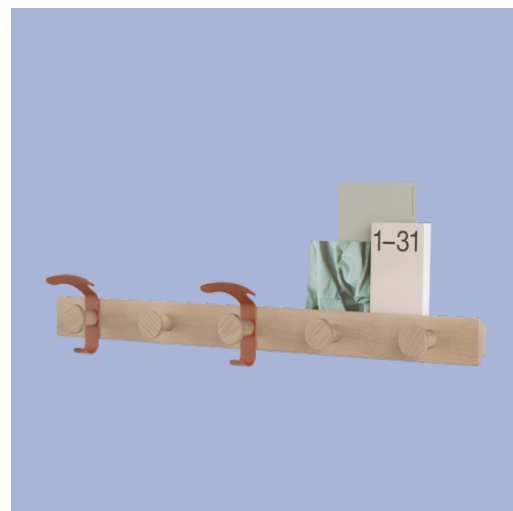

— Sam Hecht & Kim Colin

<b>Designed by</b>	Sam Hecht & Kim Colin / 2020
<b>About the designer</b>	Sam Hecht and Kim Colin founded their studio Industrial Facility in 2002. Their designs reflect both a meticulous attention to detail and a thoughtful consideration of context, creating beauty out of utility in the products, furniture and exhibitions they design. Both Hecht and Colin have been awarded Royal Designers for Industry by the Royal Society for the Encouragement of Arts, Manufactures and Commerce.
<b>Environment</b>	Indoor
<b>Country of Production</b>	Vietnam
<b>Preassembled</b>	Yes - Mount to wall.
<b>Description</b>	Designed with Scandinavian materiality at its heart, the Avail Coat Rack brings the ideas of simplicity and functionality into the modern home. The design features 2 metal hooks that can be rearranged forever while also bringing hints of color to the form, allowing for the Avail Coat Rack to evolve as time passes while holding smaller objects on its minute plateau.
<b>Material</b>	Rack and dots in FSC™-certified (FSC-C028824) oak that is either oiled or lacquered. Hooks in powder-coated steel.
<b>Cleaning &amp; Care</b>	Clean the rack with a damp cloth. If necessary, only use a mild detergent or washing up liquid and not concentrated. Always wipe with a dry cloth afterwards. To minimize the risk of stains and marks, liquid, grease etc. should be removed straight away.

## Dimensions

Length: 87,5 cm / 34.4"  
Height: 7 cm / 2.7"  
Width: 3,8 cm / 1.5"