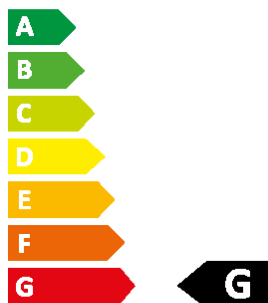

Control Table Lamp

Dimensions

Length:	21 cm / 8.3"
Height:	21,5 cm / 8.5"
Depth:	14 cm / 5.5"
Cord Length:	250 cm / 98.4"

Ready-to-ship

Black
Grey
Red
White

Lamp rating

Voltage	220-240V
Frequency	50/60Hz
IP Rating	IP20
Classification	Class II
Socket	1 x E27Max. 40W; IncandescentMax. 6W; LED bulbNote: Only use dimmable bulb

Light source specification

Item	G125 LED filament bulb
Watt	2W
Lumen	180 lm
Lumen Maintenance	30.000h
Kelvin	2.500K
CRI	90
Dimmable	Yes

Energy Label

Muuto
Control Table Lamp

2
kWh/1000h