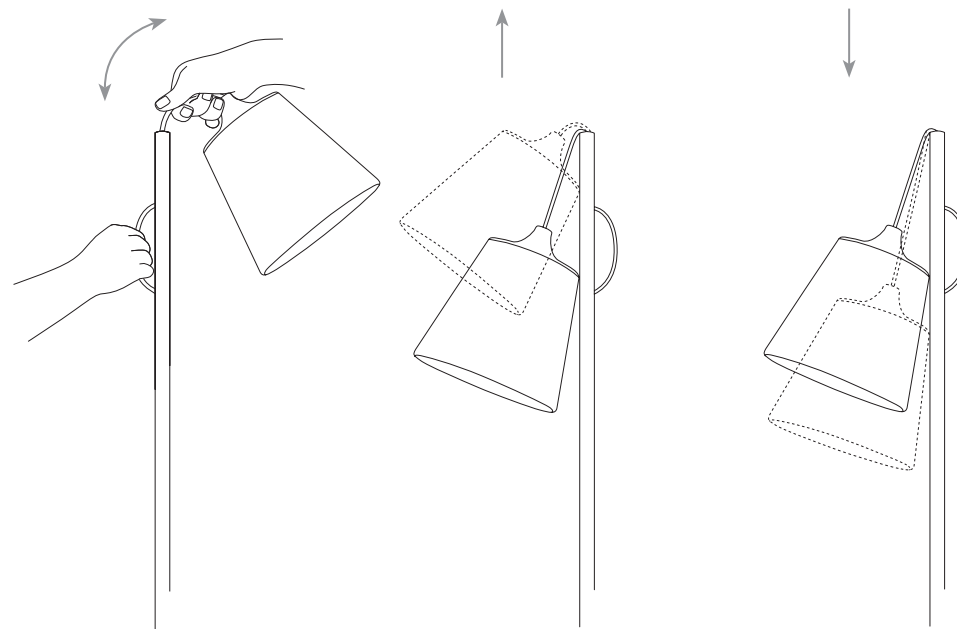

— Whatswhat

ASSEMBLY INSTRUCTION – INSTRUCTIONS DE MONTAGE –
INSTRUCCIONES DE MONTAJA

1

2

3

PULL FLOOR LAMP
ONLY DIMMABLE BULB
MAX 60W
MAX 10W LED
220-240V - 50/60HZ