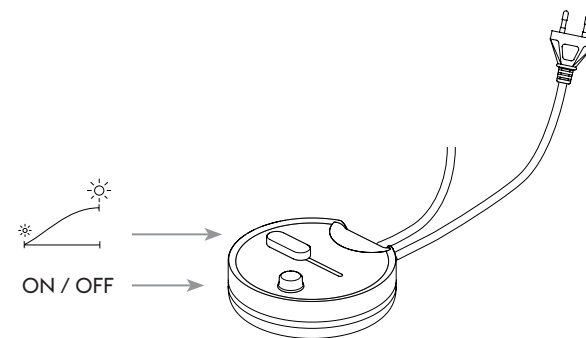

— Whatswhat

ASSEMBLY INSTRUCTION – INSTRUCTIONS DE MONTAGE –
INSTRUCCIONES DE MONTAJA

1

2

3

PULL FLOOR LAMP
ONLY DIMMABLE BULB
MAX 60W
MAX 10W LED
220-240V - 50/60HZ