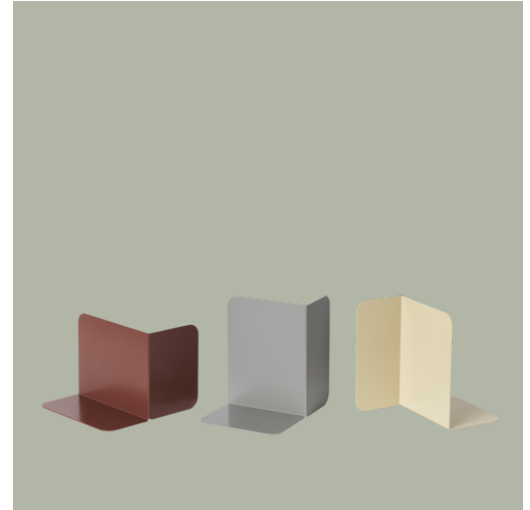

Compile Bookend

“Compile Bookends add a sculptural feature to your shelving system, with clear lines and multiple display options for your favorite books and magazines. The bookend supports itself, ensuring unrestricted movement and creative freedom of use. It serves as a functional element, adding color and character to shelves at home or in the office.”

— Cecilie Manz

Designed by	Cecilie Manz / 2016
About the designer	Cecilie Manz' work within furniture, glass, lighting, and ceramics has received international acclaim and is sold and exhibited all over the world. She is educated from The Royal Danish Academy of Fine Arts with additional studies at the University of Art and Design in Helsinki. Cecilie Manz founded her own studio in Copenhagen in 1998, and has since received numerous awards and honors for her work.
Environment	Indoor
Country of Production	Sweden
Preassembled	Yes.
Description	The Compile Bookend is an elegant complement to any bookshelf, windowsill or desk. It can be placed in several positions to accommodate books of differing sizes. With its clean geometric shape and various colors, the Compile Bookend brings a refined statement to any scenery.
Material	Made from laser cut steel sheets, bent to form and coated with high quality powder. Brass, aluminium, or stainless steel with PVD vacuum treated surface.
Cleaning & Care	Clean with moist cloth.

Compile Bookend

Dimensions

Height: 19,5 cm / 7.7"
Width: 15 cm / 5.9"
Depth: 20 cm / 7.9"

Ready-to-ship

Plum
Beige-Green
Grey

[Explore Assets](#)

[DOWNLOADSITE](#)