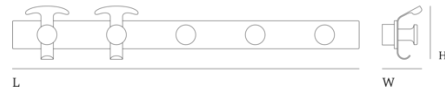

— Sam Hecht & Kim Colin

Designed by	Sam Hecht & Kim Colin / 2020
About the designer	Sam Hecht and Kim Colin founded their studio Industrial Facility in 2002. Their designs reflect both a meticulous attention to detail and a thoughtful consideration of context, creating beauty out of utility in the products, furniture and exhibitions they design. Both Hecht and Colin have been awarded Royal Designers for Industry by the Royal Society for the Encouragement of Arts, Manufactures and Commerce.
Environment	Indoor
Country of Production	Vietnam
Preassembled	Yes - Mount to wall.
Description	Designed with Scandinavian materiality at its heart, the Avail Coat Rack brings the ideas of simplicity and functionality into the modern home. The design features 2 metal hooks that can be rearranged forever while also bringing hints of color to the form, allowing for the Avail Coat Rack to evolve as time passes while holding smaller objects on its minute plateau.
Material	Rack and dots in FSC™-certified (FSC-C028824) oak that is either oiled or lacquered. Hooks in powder-coated steel.
Cleaning & Care	Clean the rack with a damp cloth. If necessary, only use a mild detergent or washing up liquid and not concentrated. Always wipe with a dry cloth afterwards. To minimize the risk of stains and marks, liquid, grease etc. should be removed straight away.

Avail Coat Rack

Dimensions

Length: 87,5 cm / 34.4"
Height: 7 cm / 2.7"
Width: 3,8 cm / 1.5"

Ready-to-ship

Grey/Grey
Oak/Grey
Oak/Copper Brown
Oak/Black

Tests, Labels & Certifications

Eco-Labels & Certificates