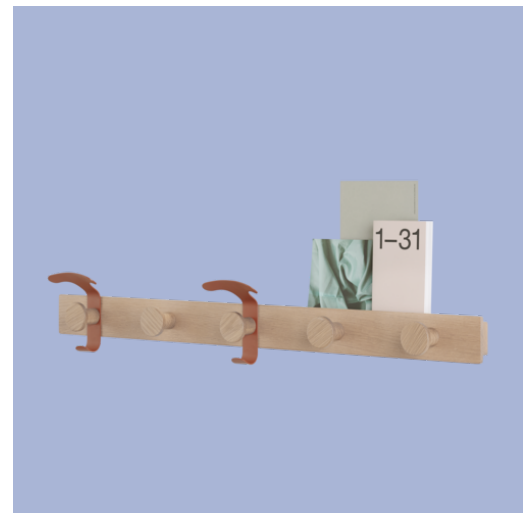

— Sam Hecht & Kim Colin

Designed by	Sam Hecht & Kim Colin / 2020
About the designer	Sam Hecht and Kim Colin founded their studio Industrial Facility in 2002. Their designs reflect both a meticulous attention to detail and a thoughtful consideration of context, creating beauty out of utility in the products, furniture and exhibitions they design. Both Hecht and Colin have been awarded Royal Designers for Industry by the Royal Society for the Encouragement of Arts, Manufactures and Commerce.
Environment	Indoor
Country of Production	Vietnam
Preassembled	Yes - Mount to wall.
Description	Designed with Scandinavian materiality at its heart, the Avail Coat Rack brings the ideas of simplicity and functionality into the modern home. The design features 2 metal hooks that can be rearranged forever while also bringing hints of color to the form, allowing for the Avail Coat Rack to evolve as time passes while holding smaller objects on its minute plateau.
Material	Rack and dots in FSC™-certified (FSC-C028824) oak that is either oiled or lacquered. Hooks in powder-coated steel.
Cleaning & Care	Clean the rack with a damp cloth. If necessary, only use a mild detergent or washing up liquid and not concentrated. Always wipe with a dry cloth afterwards. To minimize the risk of stains and marks, liquid, grease etc. should be removed straight away.

Avail Coat Rack

Dimensions

Length: 87,5 cm / 34.4"
Height: 7 cm / 2.7"
Width: 3,8 cm / 1.5"

Ready-to-ship

Grey/Grey
Oak/Grey
Oak/Copper Brown
Oak/Black

Tests, Labels & Certifications

Eco-Labels & Certificates