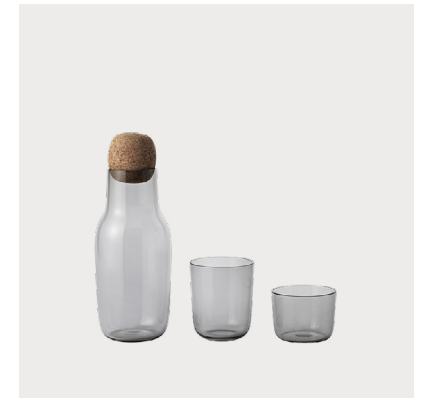

MUUTO

DINING ROOM

Base Round Table
Ø110 cm
White/White

Fiber Side Chair
Swivel Base W.O Return
Balder 432/Aluminum

Unfold Pendant Lamp
Beige Rose

Enfold Sideboard
Tall
Oak/Light Grey

Rime Pendant Lamp
Ø25 cm
Orange

Folded Shelf
63 x 16,5 cm / 96 x 13 cm
Burnt Orange

Corky Carafe & Corky Glasses
Grey

BEDROOM WITH LOUNGE SETTING

Oslo Sofa / 1-Seater
Fiord 151/Dark Grey

Soft Side Table
Ø48 cm H40 cm
Orange/Orange

Post Floor Lamp