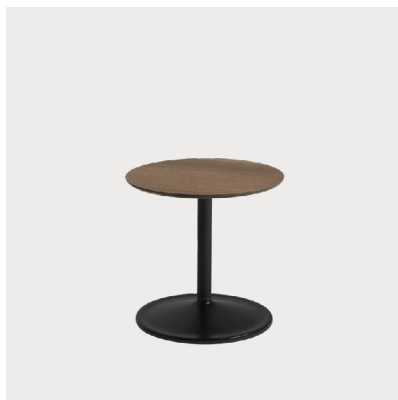

Ambit Pendant Lamp
Ø55 cm
Pale Blue

Ridge Vase
H48,5 cm / H35 cm
Beige

Folded Shelf
96 x 13 cm
Black

Linear Pendant Lamp
169 cm
Black

Kink Vase
Sand

LIVING ROOM WITH WORK DESK

Doze Lounge Chair
Balder 782/Chrome

Outline Sofa / 3-Seater
Refine Leather Cognac / Aluminum

Soft Side Table
Ø41 H40 cm / Ø48 H40 cm
Solid Smoked Oak/Black

Fiber Side Chair
Swivel Base W. Return
Twill Weave 780/Aluminum

Workshop Table
65 x 130 cm
Black/Black Linoleum