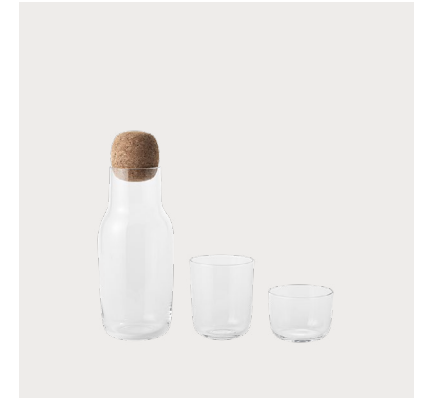

Corky Carafe & Glasses
Clear