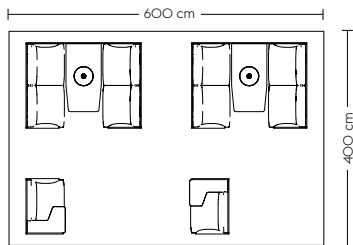

Outline Highback Cabin w. Table (A)

Refined

- 1 x Outline Highback Cabin w. Table 100 cm - SH: 45 cm / 2-Seater - Black Base - Fiord 721
- 1 x Outline Highback Cabin w. Table 100 cm - SH: 45 cm / 2-Seater - Black Base - Vidar 693
- 2 x Outline Highback Work 120 cm / 1-Seater / Left - Black Base - Vidar 222
- 2 x Top Pendant / Ø38cm - Dark Green