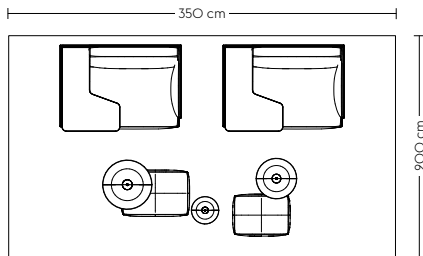

Outline Highback Work (D)

Vibrant

- 2 x Outline Highback Work 100 cm / 1-Seater / Left - Polished Aluminum Base - Vidar 472
- 1 x Echo Pouf / 38 x 52 cm - Vidar 542
- 1 x Echo Pouf / 42 x 62 cm - Remix 823
- 1 x Rime Pendant Lamp / Ø45 cm - White
- 1 x Rime Pendant Lamp / Ø37 cm - White
- 1 x Rime Pendant Lamp / Ø25 cm - White