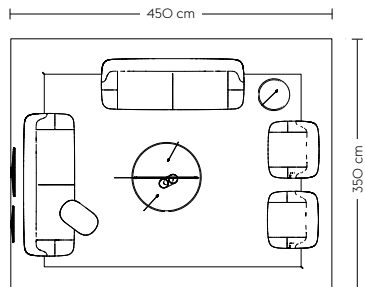

Oslo Sofa Series (D)

Vibrant

- 2 x Oslo Sofa / 3-seater - Ecriture 910/Grey base
- 2 x Oslo Sofa / 1-seater - Ecriture 240/Grey base
- 1 x Around Coffee Table / Extra Large - Oak
- 1 x Around Coffee Table / Small - Oak
- 1 x Relate Side Table / H:60,5 cm - Solid Oak/Off-White
- 1 x Fine Suspension Lamp / 60 cm - Grey
- 3 x Fine Suspension Lamp / 90 cm - Grey
- 1 x Ply Rug / 270 x 360 cm - Grey
- 1 x Kink Vase - Sand