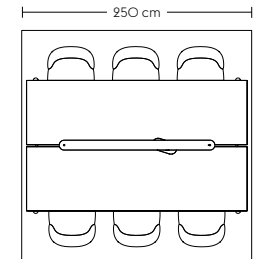

Linear System Table (C)

Refined

- 1 x Linear System Table – Black Nanolaminate/Oak
- 1 x Linear Pendant Lamp / 169,2 cm/66.6" – Black
- 1 x Kink Vase – Sand
- 6 x Oslo Side Chair – Twill weave 990/Chrome