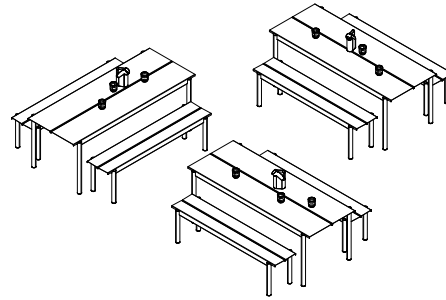

Linear Steel Table (A)

Vibrant

— Ready-To-Ship

- 3 x Linear Steel Table / 200 x 75 cm - Burnt Orange
- 6 x Linear Steel Bench / 170 x 43 cm - Burnt Orange
- 3 x Tub Jug - Pale Blue
- 9 x Corky Glasses - Clear