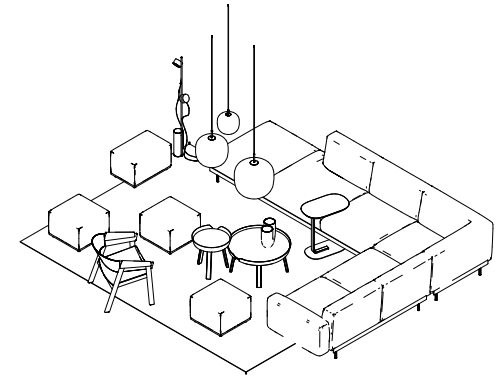

In Situ Modular Sofa (A)

Refined

- 1 x In Situ Modular Sofa / Corner - Configuration 2 - Clay O12
- 1 x Cover Lounge Chair - Refine Black / Black
- 1 x Around Coffee Table / Large - Stained Dark Brown
- 1 x Around Coffee Table / Small - Light Blue
- 1 x Relate Side Table - Blue Grey
- 1 x Kink Vase - Sand
- 1 x Echo Pouf / 38 x 52 cm - Vidar 554
- 1 x Echo Pouf / 52 x 52 cm - Remix 733
- 1 x Echo Pouf / 52 x 52 cm - Vidar 222
- 1 x Echo Pouf / 52 x 52 cm - Fiord 451
- 1 x Rime Pendant Lamp / Ø 45 cm - Black
- 1 x Rime Pendant Lamp / Ø 37 cm - Black
- 1 x Rime Pendant Lamp / Ø 25 cm - Black
- 1 x Ply Rug / 270 x 360 cm - Off-White