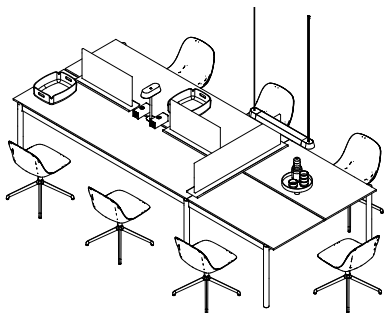

Linear System Table Configuration I (A)

Vibrant

- 1 x Linear System Table Config. I – Oak Veneer/Oak
- 1 x Linear System Screen / 125 cm/49.2" - Oak
- 2 x Linear System Screen / 75 cm/29.5" - Oak
- 1 x Linear Pendant Lamp / 87,2 cm/34.3" – Grey
- 1 x Linear Mounted Lamp / 23,2 cm/9.1" – Grey
- 2 x Linear System Table Power Outlet
- 1 x Platform Tray – Blue-Grey
- 1 x Corky Carafe and Glasses – Clear
- 2 x Restore Tray – Midnight Blue
- 7 x Fiber Side Chair / Swivel base W. Return – Divina 552/Grey