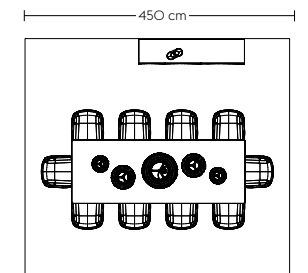

70/70 Table (F)

Refined

— Ready-To-Ship

- 1 x 70/70 TABLE / 295 x 108 cm - Black Linoleum/Plywood/Black
- 10 x Fiber Armchair / Swivel Base - Refined Leather Cognac/Anthracite Black
- 1 x Reflect Sideboard - Oak
- 1 x Kink Vase - Light Blue
- 4 x Corky Glasses - Clear
- 1 x Platform Tray - Blue-Grey
- 1 x Strand Pendant Lamp / Open - Ø60 cm
- 2 x Strand Pendant Lamp / Open - Ø40 cm
- 2 x Strand Pendant Lamp / Open - Ø28 cm