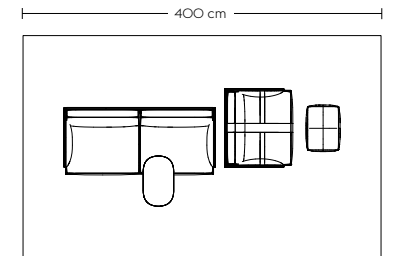

Outline Highback Work (E)

Earthy

- 3 x Outline Highback Work 100 cm / 1-Seater / Left - Black Base - Twill Weave 620
- 3 x Ambit Pendant Lamp / Ø25 cm - Taupe

Outline Highback Sofa (F)

Refined

- 1 x Outline Highback Sofa 100 cm / 2-Seater - Black Base - Remix 163
- 1 x Outline Highback Sofa 100 cm / 1-Seater - Black Base - Fiord 961
- 1 x Relate Side Table / H: 60,5 cm - Oak laminate/Black
- 1 x Echo Pouf / 38 x 52 cm - Remix 123