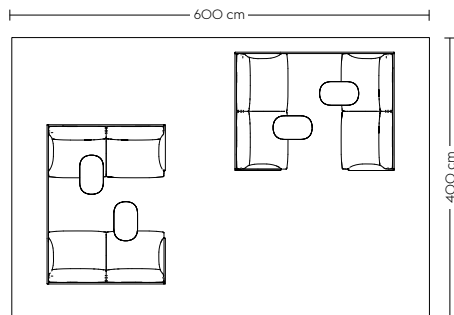

Outline Highback Cabin (A)

Earthy

- 1 x Outline Highback Cabin 100 cm / 2-Seater
  - Polished Aluminum Base - Hallingdal 407
- 1 x Outline Highback Cabin 100 cm / 2-Seater
  - Polished Aluminum Base - Divina 984
- 4 x Relate Side Table / H60,5 cm - Off-White