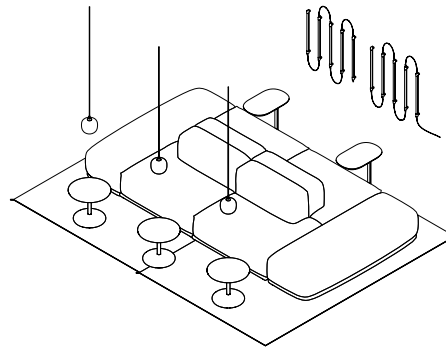

Connect Modular Sofa (H)

Earthy

- 2 x Connect Modular Sofa / Module (N) - Vidar 956
- 2 x Connect Modular Sofa / Module (F) - Vidar 956
- 2 x Connect Modular Sofa / Module (G) - Vidar 956
- 3 x Soft Side Table / Ø48 H: 40 cm - Solid Smoked Oak/Black
- 2 x Relate Side Table / H:60,5 cm - Solid Smoked Oak/Black
- 2 x Fine Wall/Ceiling Lamp / Conf. 3 - Black
- 3 x Rime Pendant Lamp / Ø18 cm - Grey
- 2 x Ply Rug / 200x300 cm - Black-White