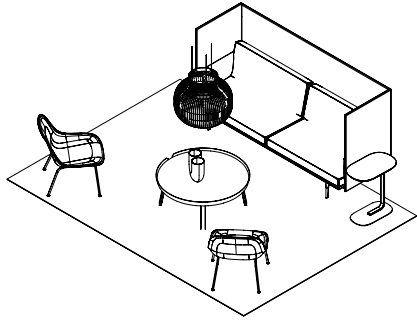

Outline Highback Sofa (C)

Earthy

- 1 x Outline Highback Sofa 100 cm / 2-Seater - Black Base - Balder 912
- 2 x Fiber Lounge Chair / Tube Base - Dusty Green
- 1 x Around Coffee Table / Extra Large - Oak
- 1 x Relate Side Table / H:60,5 cm - Solid Oak
- 1 x Kink Vase - Sand
- 1 x Strand Pendant Lamp / Closed - Ø60 cm
- 1 x Ply Rug / 200 x 300 cm - Off-White