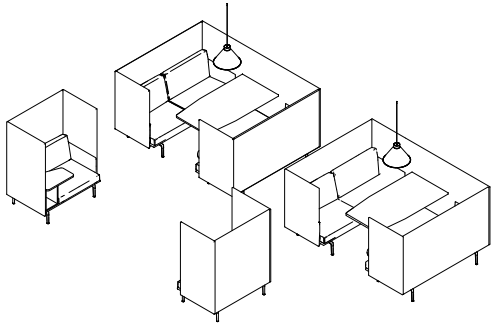

Workshop Table (B)

Earthy

- I x Workshop Table / 130 x 65 cm - Warm Grey Linoleum/Oak
- I x Fiber Side Chair / Swivel Base - Refine Leather Beige/Chrome
- I x Flow Trolley / 2-Layer - Grey
- I x Linear Table Lamp - Grey
- I x Strand Pendant / Open - Ø28 cm
- I x Arrange Desktop Series / Config. 01 - Grey
- I x Raise Carafe & Glasses - Burnt Orange
- I x Ply Rug / 170 x 240 cm - Black/White

MEETING

— Collaboration, Meeting & Conference

Outline Highback Cabin w. Table (A)

Refined

- 1 x Outline Highback Cabin w. Table 100 cm - SH: 45 cm / 2-Seater - Black Base - Fiord 721
- 1 x Outline Highback Cabin w. Table 100 cm - SH: 45 cm / 2-Seater - Black Base - Vidar 693
- 2 x Outline Highback Work 120 cm / 1-Seater / Left - Black Base - Vidar 222
- 2 x Top Pendant / Ø38cm - Dark Green