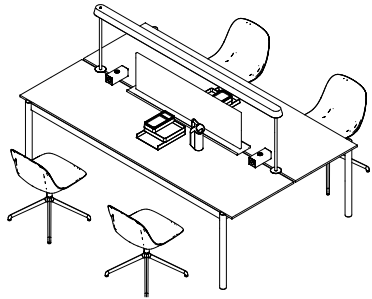

Desk Sharing & Co-Working

Linear System Table (A)

Vibrant

- 1 x Linear System Table – Oak Veneer/Oak
- 1 x Linear System Screen / 178 cm/70.1" - Oak
- 1 x Linear Mounted Lamp / 209,2 cm/82.4" – Grey
- 2 x Linear System Table Power Outlet
- 1 x Tub Jug – Pale Blue
- 2 x Arrange Desktop Series, Config. I – Grey
- 4 x Fiber Side Chair / Swivel Base W.O Return – Balder 432/White