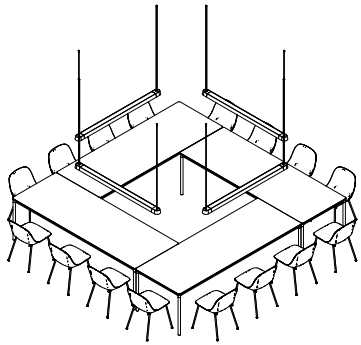

Base Table (G)

Vibrant

- 4 x Base Table / 250 x 90 cm - White Laminate/White ABS/White
- 16 x Fiber Side Chair / Tube Base - Remix 823/Chrome
- 4 x Linear Pendant Lamp - Grey

Linear High Table (B)

Earthy

- 6 x Fiber Bar Stool w/backrest / Tube base grey / Steelcut Quartet 644 (M20)
- 1 x Linear System High Table / W: 110 cm / 43.3" - H: 105 cm / 41.4" - Oak Veneer/Oak
- 1 x Linear System Tray / 75 cm / 29.5" - Oak
- 1 x Linear Mounted Lamp / 209,2 cm / 82.4" - Grey
- 2 x Linear Power Outlet / Grey
- 1 x Ridge Planter / H: 13 CM / 5.1" - Moss Green
- 1 x Arrange Desktop Series / Configuration 2 - Multi Colored
- 1 x Raise Carafe / Burnt Orange
- 1 x Raise Glasses / Burnt Orange