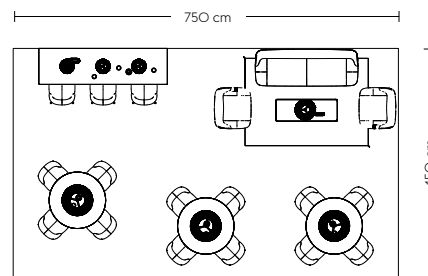

Base Table (H)

Refined

- 3 x Base Round Table / Ø110 Cm - Lacquered Oak Veneer/Plywood/Black
- 12 x Oslo Side Chair - Twill Weave 990/Chrome
- 3 x Oslo Counter Stool - Ocean 32/Chrome
- 1 x Oslo Sofa / 3-Seater - Steelcut Trio 966/Dark Grey
- 2 x Oslo Sofa / 1-Seater - Steelcut Trio 966/Dark Grey
- 1 x Workshop Coffee Table / 120 X 43 cm - Oak
- 3 x Ridge Vase / H16,5, H35 cm - Beige
- 3 x Strand Pendant Lamp / Open - Ø28 cm
- 1 x Strand Pendant Lamp / Open - Ø40 cm
- 3 x Strand Pendant Lamp / Open - Ø60 cm
- 1 x Ply Rug / 170 x 240 cm - Grey
- 4 x Raise Carafe & Glasses - Clear