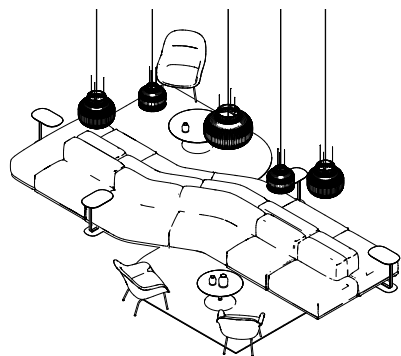

Connect Modular Sofa (J)

Vibrant

- 1 x Connect Modular Sofa / Module (N) - Steelcut Trio 946
- 1 x Connect Modular Sofa / Module (A) - Steelcut Trio 946
- 1 x Connect Modular Sofa / Module (B) - Steelcut Trio 946
- 2 x Connect Modular Sofa / Module (C) - Steelcut Trio 946
- 2 x Connect Modular Sofa / Module (D) - Steelcut Trio 946
- 2 x Connect Modular Sofa / Module (L) - Steelcut Trio 946
- 2 x Connect Modular Sofa / Module (M) - Steelcut Trio 946
- 4 x Relate Side Table / H:60,5 cm - Blue-Grey
- 3 x Fiber Lounge Armchair / Tube Base / Anthracite Black Base - Acca 191
- 1 x Soft Coffee Table / Ø75 H: 42 cm - Black/Black
- 1 x Soft Coffee Table / Ø95 H: 42 cm - Black/Black
- 2 x Strand Pendant Lamp / Closed - Ø45 cm
- 2 x Strand Pendant Lamp / Closed - Ø60 cm
- 1 x Strand Pendant Lamp / Closed - Ø80 cm
- 2 x Relevo Rug / 200x300 cm - Off-White
- 2 x Silent Vase / Ø11 cm - Dark Green
- 1 x Silent Vase / Ø15 cm - Dark Green