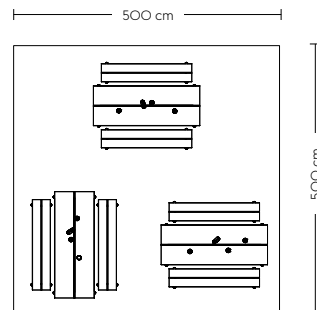

Linear Steel Table (A)

Vibrant

— Ready-To-Ship

- 3 x Linear Steel Table / 200 x 75 cm - Burnt Orange
- 6 x Linear Steel Bench / 170 x 43 cm - Burnt Orange
- 3 x Tub Jug - Pale Blue
- 9 x Corky Glasses - Clear