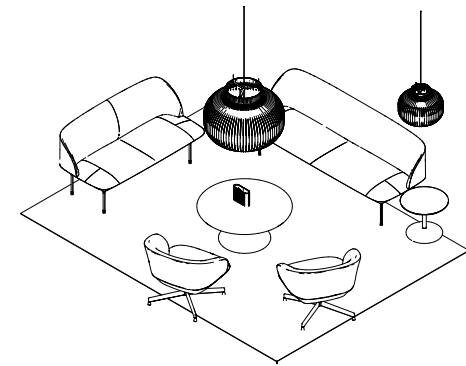

Oslo Sofa Series (E)

Earthy

- 1 x Oslo Sofa / 3-Seater - Vidar 146/Chrome
- 1 x Oslo Sofa / 2-Seater / Fiord 422/Chrome
- 2 x Oslo Lounge Chair / Swivel Base - Vidar 772/Grey
- 1 x Soft Side Table / Ø48 H40 cm - Solid Oak/Grey
- 1 x Soft Coffee Table / Ø95 H42 cm - Solid Oak/Grey
- 1 x Strand Pendant Lamp / Closed - Ø45 cm
- 1 x Strand Pendant Lamp / Closed - Ø60 cm
- 1 x Ridge Vase / 16,5cm - Off-White
- 1 x Ply Rug / 270 x 360 cm - Off-White