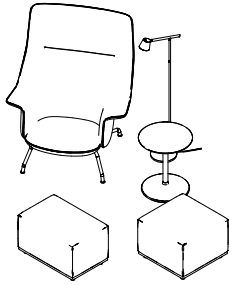

Doze Lounge Chair (A)

Refined

- 1 x Doze Lounge Chair - Ocean 80/Anthracite Black
- 1 x Echo Pouf / 38 X 52 cm - Vidar 554
- 1 x Echo Pouf / 52 X 52 cm - Remix 823
- 1 x Soft Side Table / Ø41 H48 - Grey
- 1 x Tip Floor Lamp - Black