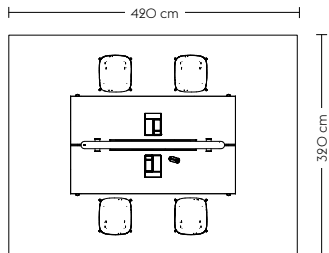

Linear System Table (A)

Vibrant

- 1 x Linear System Table – Oak Veneer/Oak
- 1 x Linear System Screen / 178 cm/70.1" - Oak
- 1 x Linear Mounted Lamp / 209,2 cm/82.4" – Grey
- 2 x Linear System Table Power Outlet
- 1 x Tub Jug – Pale Blue
- 2 x Arrange Desktop Series, Config. I – Grey
- 4 x Fiber Side Chair / Swivel Base W.O Return – Balder 432/White