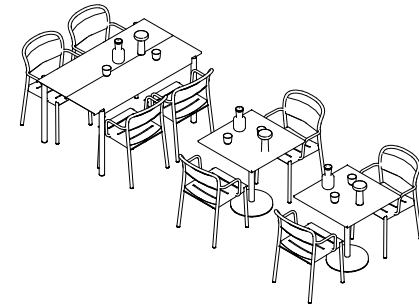

Linear Steel Table (B)

Refined

— Ready-To-Ship

- 1 x Linear Steel Table / 140 x 75 cm - Dark Green
- 2 x Linear Steel Café Table / 70 x 70 cm - Dark Green
- 8 x Linear Steel Armchair - Dark Green
- 3 x Ease Portable Lamp - Black
- 3 x Raise Carafe & Glasses - Dark Blue