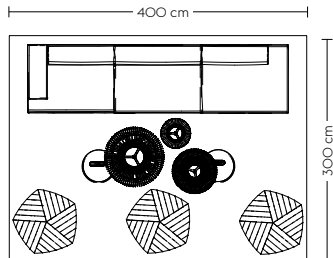

Connect Modular Sofa (B)

Earthy

- 1 x Connect Modular Sofa / Left Armrest (A) - Steelcut 695
- 1 x Connect Modular Sofa / Long Centre (C) - Steelcut 695
- 1 x Connect Modular Sofa / Right Open-Ended (G) - Steelcut 695
- 2 x Around Coffee Table / Small - Light Blue
- 2 x Ridge Vase / 16,5 cm - Beige
- 3 x Five Pouf / Large - Remix 123
- 1 x Strand Pendant Lamp / Closed - Ø60 cm
- 1 x Strand Pendant Lamp / Closed - Ø80 cm
- 1 x Strand Pendant Lamp / Open - Ø40 cm