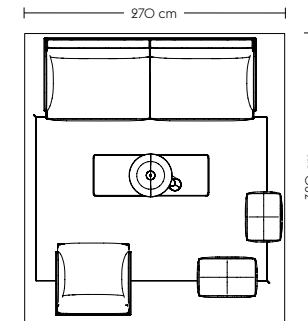

Outline Sofa Series (A)

Refined

- 1 x Outline Sofa / 3-Seater - Black Base - Refine Leather - Cognac
- 1 x Outline Chair / Black Base - Vidar 554
- 1 x Workshop Coffee Table / 120 x 43 cm - Oak
- 1 x Kink Vase - Light Blue
- 1 x Echo Pouf / 38 X 52 cm - Remix 123
- 1 x Echo Pouf / 42 X 62 cm - Vidar 554
- 1 x Rime Pendant Lamp / Ø37 cm - Black
- 1 x Ply Rug / 170 x 240 cm - Grey