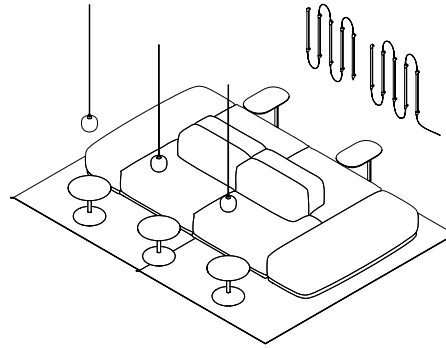

Connect Modular Sofa (H)

Earthy

- 2 x Connect Modular Sofa / Module (N) - Vidar 956
- 2 x Connect Modular Sofa / Module (F) - Vidar 956
- 2 x Connect Modular Sofa / Module (G) - Vidar 956
- 3 x Soft Side Table / Ø48 H: 40 cm - Solid Smoked Oak/Black
- 2 x Relate Side Table / H:60,5 cm - Solid Smoked Oak/Black
- 2 x Fine Wall/Ceiling Lamp / Conf. 3 - Black
- 3 x Rime Pendant Lamp / Ø18 cm - Grey
- 2 x Ply Rug / 200x300 cm - Black-White