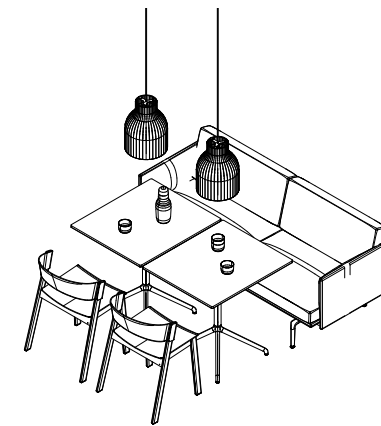

Still Café Table (B)

Refined

- 2 x Still Café Table / 75 x 65 H: 73 cm - Black Nanolaminte/Anthracite Black
- 2 x Cover Side Chair - Black
- 1 x Outline Studio Sofa / 170 cm - Black Base - Twill Weave 620
- 1 x Corky Carafe & Glasses - Clear
- 2 x Strand Pendant Lamp / Open - Ø28 cm - White