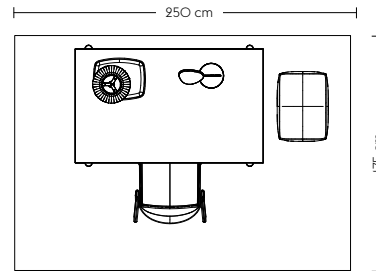

Linear Wood Table (A)

Earthy

- I x Linear Wood Table / 140 x 85 cm - Oak
- I x Cover Side Chair - Remix 113/Dark Beige
- I x Echo Pouf / 52 x 28 cm - Remix 823
- I x Restore Tray - Grey
- I x Leaf Table Lamp - Dark Green
- I x Strand Pendant Lamp / Open - Ø28 cm