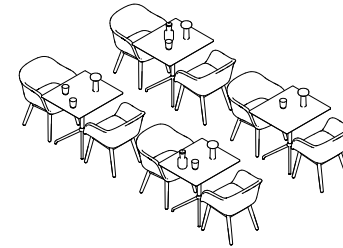

Still Café Table (H)

Refined