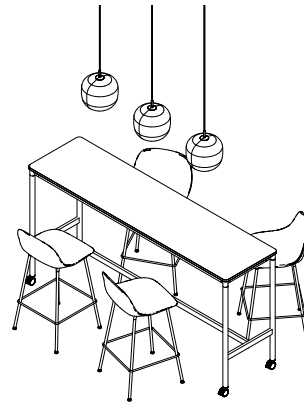

Base High Table (D)

Refined

- 1 x Base High Table / 190 x 50 H: 95 cm - Lacquered Oak Veneer/Plywood/Black with Castors
- 4 x Fiber Counter Stool / Tube Base - With Backrest - Refine Leather Cognac/Anthracite Black
- 3 x Rime Pendant Lamp / Ø25 cm - Orange