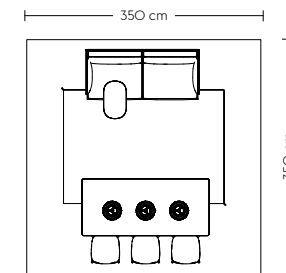

Base High Table (C)

Earthy

- 1 x Base High Table / 190 x 85 H: 105 cm - White Laminate/Plywood/White
- 3 x Fiber Bar Stool / Wood Base - With Backrest - Refine Leather Cognac/Oak
- 1 x Outline Highback Sofa 100 cm / 2-Seater - Black Base - Divina I54
- 1 x Relate Side Table / H: 60,5 cm - Solid Oak/Off-White
- 3 x Strand Pendant Lamp / Open - Ø28 cm
- 1 x Ply Rug / 240 x 170 cm - Black/White