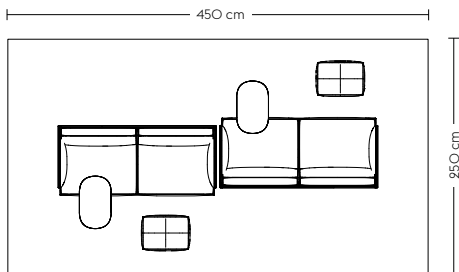

Outline Highback Sofa (G)

Vibrant

- 2 x Outline Highback Sofa 100 cm / 2-Seater
  - Polished Aluminum Base - Vidar 733
- 2 x Relate Side Table / H: 60,5 cm - Off-White
- 1 x Echo Pouf / 38 x 52 cm - Vidar 526
- 1 x Echo Pouf / 38 x 52 cm - Remix 823