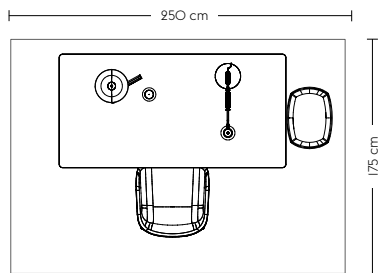

70/70 Table (A)

Refined

— Ready-To-Ship

- I x 70/70 TABLE / 170 x 85 cm - Oak Veneer/Plywood/Black
- I x Fiber Armchair / Swivel Base - Refine Leather
  Cognac/Anthracite Black
- I x Pin Board - Cork
- I x Corky Carafe - Clear
- I x Restore Basket - Midnight Blue
- I x Dedicate Table Lamp / S2 - Black
- I x Rime Pendant Lamp / Ø25 cm - Black