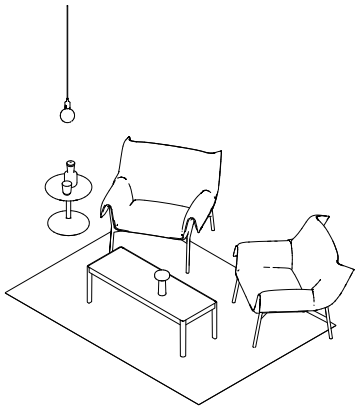

Wrap Lounge Chair (A)

Vibrant

— Ready-To-Ship

- 2 x Wrap Lounge chair - Ecriture 240/Grey
- 1 x Workshop Coffee Table / 120 x 43 cm - Oak/Grey Linoleum
- 1 x Soft Side Table / Ø41 H40 cm - Grey/Grey
- 1 x E27 Pendant Lamp - Dark Green
- 1 x Ease Portable Lamp - Light Blue
- 1 x Raise Carafe & Glasses - Clear
- 1 x Pebble Rug / 170 x 240 cm - Brown Green