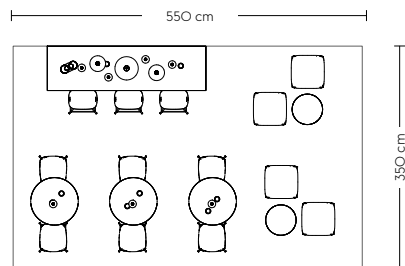

Soft Café Table (C)

Refined

- 6 x Fiber Barstool / Tube Base - W. Backrest – Refine Leather Cognac/Anthracite Black
- 3 x Fiber Counter Stool / Tube Base – Refine Leather Black/Anthracite Black
- 4 x Echo Pouf / 52 x 52 cm - Remix 842, Remix 733, Vidar 956, Vidar 554
- 3 x Soft Café Table / Ø75 H: 105 cm - Black/Black
- 2 x Soft Side Table / Ø48 H48cm – Black Nanolaminate/Black
- 10 x Rime Pendant / Ø12, Ø25, Ø37 - Black
- 1 x Kink Vase - Light Blue
- 9 x Raise Glasses - Clear