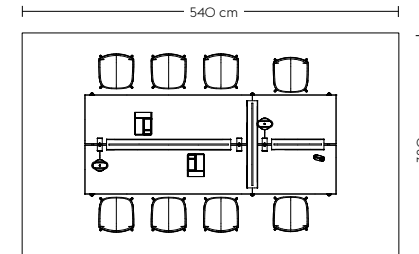

Linear System Table Configuration I (C)

Refined

- 1 x Linear System Table Config. I
  – Black Nanolaminate/Black ABS/Black
- 1 x Linear System Screen / 178 cm/70.1" - Black
- 1 x Linear System Screen / 125 cm/49.2" - Black
- 1 x Linear System Screen / 75 cm/29.5" - Black
- 1 x Linear Table Lamp / 23,2 cm/9.1" – Black
- 3 x Linear System Table Power Outlet
- 2 x Arrange Desktop – Multi Colored, Config. 2
- 1 x Tub Jug – Pale Blue
- 8 x Visu Wide Chair / Swivel Base W. Return
  – Refine Cognac Leather/Black