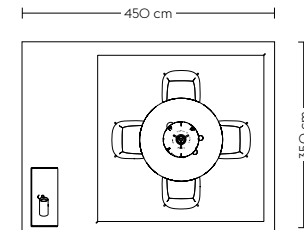

Midst Power (A)

Refined

- 1 x Midst Table w. Power cut-out/ Ø 140 cm/ Dark Red Linoleum/ Dark Red 1
- 4 x Fiber Soft Armchair/ Swivel Base/ Grey/ Ecriture 240
- 1 x Enfold Sideboard/ 100 x 45 cm H: 85 cm/ Oak/ Deep Red
- 1 x Strand Pendant Lamp/ Closed
- 1 x Beam Table Lamp/ 45,5 cm/ Aluminium
- 1 x Ease Portable Lamp/ Taupe
- 1 x Ply Rug/ 280 x 280 cm/ Black-White
- 1 x Raise Carafe/ Clear
- 3 x Raise Glasses/ 30 cl/ Clear