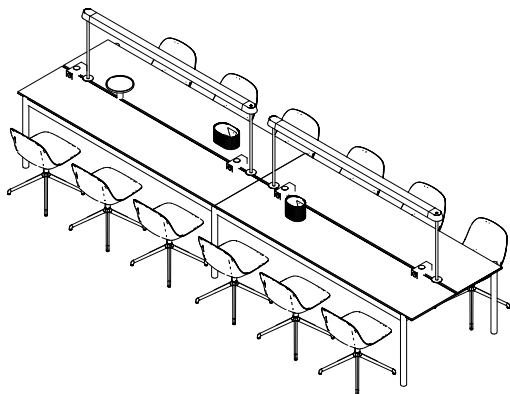

Linear Conference (B)

Earthy

- 12 x Fiber Side Chair / Swivel base Grey / Hearth OO7 (M20)
- 1 x Linear System Table / Configuration 2 - W: 110 cm / 43.3"
  - Oak Veneer/Oak
- 1 x Linear Tray / Ø24cm / Oak
- 2 x Linear Mounted Lamp / 23,2cm / Grey
- 4 x Linear Power Outlet / Grey
- 1 x Ridge Planter / H: 13 CM / 5.1" - Beige
- 1 x Ridge Planter / H: 15 CM / 5.9" - Beige