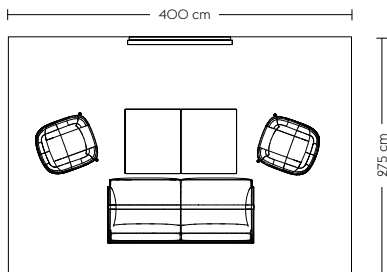

Still Café Table (D)

Earthy

- 2 x Still Café Table / 75 x 65 H: 73 cm - White Nanolaminte/White
- 2 x Fiber Lounge Chair / Tube Base - Grey/Grey
- 1 x Outline Studio Sofa / 170 cm - Polished Aluminum
  - Refine Leather Beige