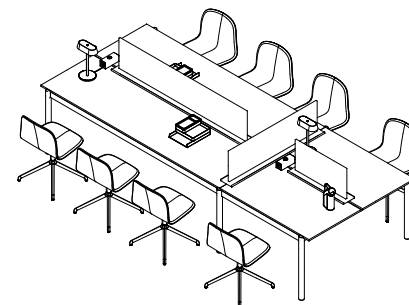

Linear System Table Configuration I (C)

Refined

- 1 x Linear System Table Config. I
  – Black Nanolaminate/Black ABS/Black
- 1 x Linear System Screen / 178 cm/70.1" - Black
- 1 x Linear System Screen / 125 cm/49.2" - Black
- 1 x Linear System Screen / 75 cm/29.5" - Black
- 1 x Linear Table Lamp / 23,2 cm/9.1" – Black
- 3 x Linear System Table Power Outlet
- 2 x Arrange Desktop – Multi Colored, Config. 2
- 1 x Tub Jug – Pale Blue
- 8 x Visu Wide Chair / Swivel Base W. Return
  – Refine Cognac Leather/Black