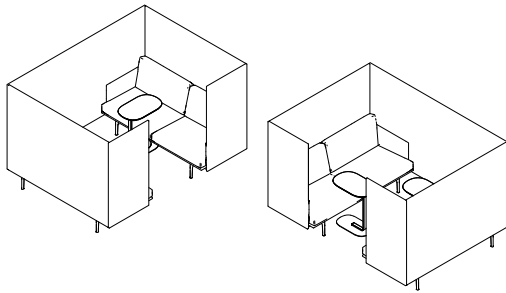

Outline Highback Cabin (A)

Earthy

- 1 x Outline Highback Cabin 100 cm / 2-Seater
  - Polished Aluminum Base - Hallingdal 407
- 1 x Outline Highback Cabin 100 cm / 2-Seater
  - Polished Aluminum Base - Divina 984
- 4 x Relate Side Table / H60,5 cm - Off-White