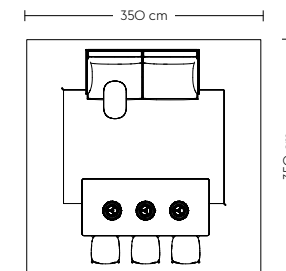

Base High Table (C)

Earthy

- 1 x Base High Table / 190 x 85 H: 105 cm - White Laminate/Plywood/White
- 3 x Fiber Bar Stool / Wood Base - With Backrest - Refine Leather Cognac/Oak
- 1 x Outline Highback Sofa 100 cm / 2-Seater - Black Base - Divina I54
- 1 x Relate Side Table / H: 60,5 cm - Solid Oak/Off-White
- 3 x Strand Pendant Lamp / Open - Ø28 cm
- 1 x Ply Rug / 240 x 170 cm - Black/White