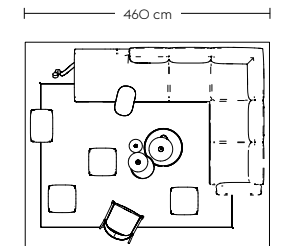

In Situ Modular Sofa (A)

Refined

- 1 x In Situ Modular Sofa / Corner - Configuration 2 - Clay O12
- 1 x Cover Lounge Chair - Refine Black / Black
- 1 x Around Coffee Table / Large - Stained Dark Brown
- 1 x Around Coffee Table / Small - Light Blue
- 1 x Relate Side Table - Blue Grey
- 1 x Kink Vase - Sand
- 1 x Echo Pouf / 38 x 52 cm - Vidar 554
- 1 x Echo Pouf / 52 x 52 cm - Remix 733
- 1 x Echo Pouf / 52 x 52 cm - Vidar 222
- 1 x Echo Pouf / 52 x 52 cm - Fiord 451
- 1 x Rime Pendant Lamp / Ø 45 cm - Black
- 1 x Rime Pendant Lamp / Ø 37 cm - Black
- 1 x Rime Pendant Lamp / Ø 25 cm - Black
- 1 x Ply Rug / 270 x 360 cm - Off-White