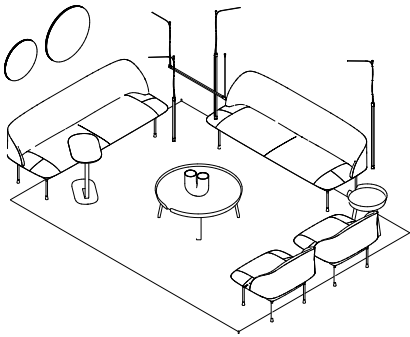

Oslo Sofa Series (D)

Vibrant

- 2 x Oslo Sofa / 3-seater - Ecriture 910/Grey base
- 2 x Oslo Sofa / 1-seater - Ecriture 240/Grey base
- 1 x Around Coffee Table / Extra Large - Oak
- 1 x Around Coffee Table / Small - Oak
- 1 x Relate Side Table / H:60,5 cm - Solid Oak/Off-White
- 1 x Fine Suspension Lamp / 60 cm - Grey
- 3 x Fine Suspension Lamp / 90 cm - Grey
- 1 x Ply Rug / 270 x 360 cm - Grey
- 1 x Kink Vase - Sand