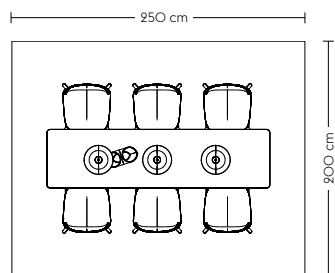

DINING

— Restaurant & Bar, Canteen & Coffe Point

Base High Table (F)

Vibrant

— Ready-To-Ship

- 1 x Base High Table / 190 x 50 H: 95 cm
- Lacquered Oak Veneer/Plywood/White
- 6 x Nerd Counter Stool / H: 65 cm - Tan Rose
- 1 x Kink Vase - Light Blue
- 3 x Rime Pendant Lamp / Ø25 cm - Orange