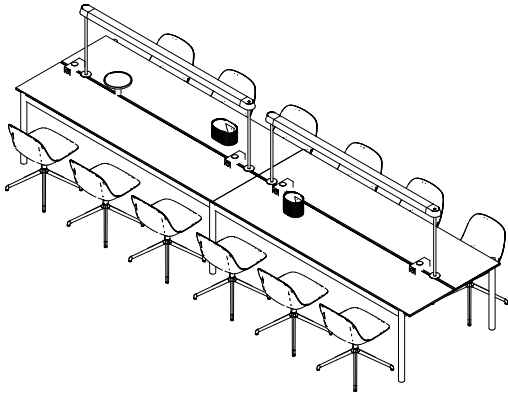

Linear Conference (B)

Earthy

- 12 x Fiber Side Chair / Swivel base Grey / Hearth OO7 (M20)
- 1 x Linear System Table / Configuration 2 - W: 110 cm / 43.3"
  - Oak Veneer/Oak
- 1 x Linear Tray / Ø24cm / Oak
- 2 x Linear Mounted Lamp / 23,2cm / Grey
- 4 x Linear Power Outlet / Grey
- 1 x Ridge Planter / H: 13 CM / 5.1" - Beige
- 1 x Ridge Planter / H: 15 CM / 5.9" - Beige