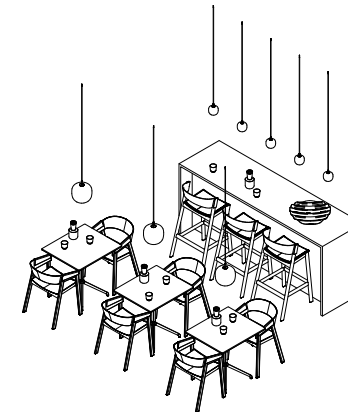

Still Café Table (G)

Refined

— Ready-To-Ship

- 3 x Still Café Table / 65 X 75 H73 cm - Black Nanolaminate/Anthracite Black
- 6 x Cover Armchair - Stained Dark Brown
- 3 x Cover Counter Stool – Refine Leather Black /Black
- 8 x Rime Pendant / Ø12, Ø25 cm - Orange
- 4 x Raise Carafe & Glasses - Indigo
- 1 x Wave Tray