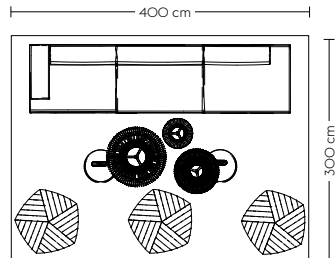

Connect Modular Sofa (B)

Earthy

- 1 x Connect Modular Sofa / Left Armrest (A) - Steelcut 695
- 1 x Connect Modular Sofa / Long Centre (C) - Steelcut 695
- 1 x Connect Modular Sofa / Right Open-Ended (G) - Steelcut 695
- 2 x Around Coffee Table / Small - Light Blue
- 2 x Ridge Vase / 16,5 cm - Beige
- 3 x Five Pouf / Large - Remix 123
- 1 x Strand Pendant Lamp / Closed - Ø60 cm
- 1 x Strand Pendant Lamp / Closed - Ø80 cm
- 1 x Strand Pendant Lamp / Open - Ø40 cm