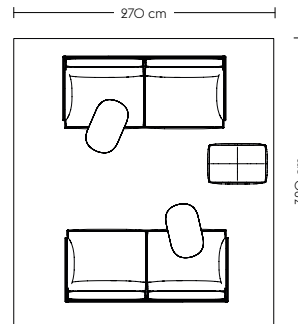

Outline Highback Sofa (B)

Vibrant

- 2 x Outline Highback Sofa 100 cm / 2-Seater - Polished Aluminum Base - Vidar 723
- 2 x Relate Side Table / H60,5 cm - Solid Oak
- 1 x Echo Pouf / 38 x 52 cm - Vidar 542