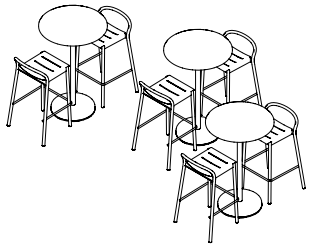

Linear Steel Café Table (C)

Vibrant

— Ready-To-Ship

- 3 x Linear Steel Café Table / Ø70 H105 cm - Pale Blue
- 6 x Linear Steel Bar Stool / 75 cm - Pale Blue