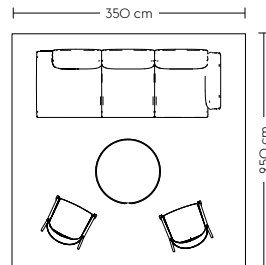

In Situ Modular Sofa (B)

Earthy

- Sustainable Initiatives
- Ready-To-Ship

- 1 x In Situ Modular Sofa / 3-Seater - Configuration 2 - Clay 12 -- FCS™
- 2 x Cover Lounge Chair - Oak -- GreenTag, VOC & water-based lacquer
- 1 x Around Coffee Table / Extra Large - Dusty Green -- FSC™, GreenTag, VOC & water-based lacquer