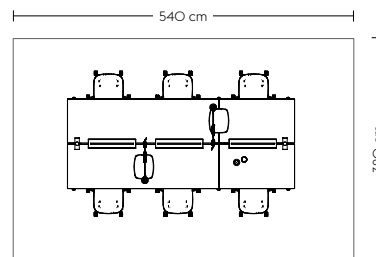

Linear System Table Configuration I (B)

Earthy

- 1 x Linear System Table Config. I – Oak Veneer/Oak
- 3 x Linear System Screen / 75 cm/29.5" - Oak
- 2 x Dedicate Lamp / w. Clamp / L2 - Brown Green
- 2 x Linear System Table Power Outlet
- 2 x Restore Tray – Grey Melange
- 1 x Corky Carafe and Glasses – Clear
- 6 x Fiber Side Chair / Swivel Base W. Castors & Gas Lift
  – Remix 823/Grey