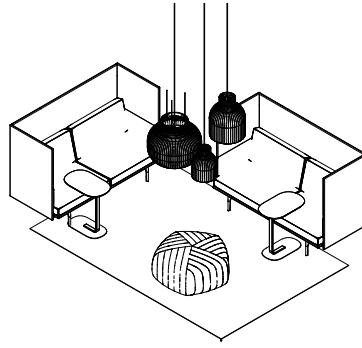

Outline Highback Sofa (G)

Vibrant

- 2 x Outline Highback Sofa 100 cm / 2-Seater
- Polished Aluminum Base - Vidar 733
- 2 x Relate Side Table / H: 60,5 cm - Off-White
- 1 x Echo Pouf / 38 x 52 cm - Vidar 526
- 1 x Echo Pouf / 38 x 52 cm - Remix 823

Outline Highback Sofa (H)

Earthy

- 1 x Outline Highback Sofa 100 cm / 2-Seater
- Black Base - Fiord 961
- 1 x Outline Highback Sofa 100 cm / 2-Seater
- Black Base - Vidar 723
- 2 x Relate Side Table / H: 60,5 cm - Oak Laminate/Off-White
- 1 x Five Pouf / Large - Remix 933
- 1 x Strand Pendant Lamp / Open - Ø60 cm
- 1 x Strand Pendant Lamp / Open - Ø40 cm
- 1 x Strand Pendant Lamp / Open - Ø28 cm
- 1 x Ply Rug / 200 x 300 cm - Black/White