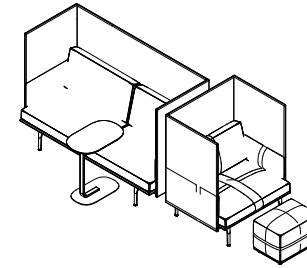

Outline Highback Work (E)

Earthy

- 3 x Outline Highback Work 100 cm / 1-Seater / Left - Black Base - Twill Weave 620
- 3 x Ambit Pendant Lamp / Ø25 cm - Taupe

Outline Highback Sofa (F)

Refined

- 1 x Outline Highback Sofa 100 cm / 2-Seater - Black Base - Remix 163
- 1 x Outline Highback Sofa 100 cm / 1-Seater - Black Base - Fiord 961
- 1 x Relate Side Table / H: 60,5 cm - Oak laminate/Black
- 1 x Echo Pouf / 38 x 52 cm - Remix 123