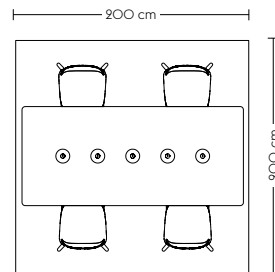

Base High Table (B)

Refined

- 1 x Base High Table / 190 x 85 H: 105 cm
  - Lacquered Oak Veneer/Plywood/Black
- 4 x Nerd Bar Stool/ H: 75 cm/ Green
- 5 x Rime Pendant Lamp / Ø12 cm - Black