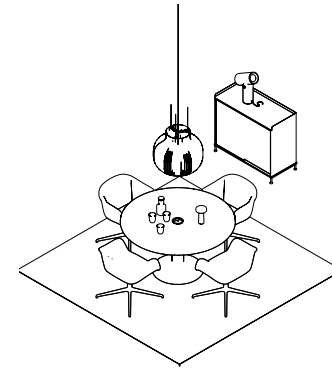

Midst Power (A)

Refined

- 1 x Midst Table w. Power cut-out/ Ø 140 cm/ Dark Red Linoleum/ Dark Red 1
- 4 x Fiber Soft Armchair/ Swivel Base/ Grey/ Ecriture 240
- 1 x Enfold Sideboard/ 100 x 45 cm H: 85 cm/ Oak/ Deep Red
- 1 x Strand Pendant Lamp/ Closed
- 1 x Beam Table Lamp/ 45,5 cm/ Aluminium
- 1 x Ease Portable Lamp/ Taupe
- 1 x Ply Rug/ 280 x 280 cm/ Black-White
- 1 x Raise Carafe/ Clear
- 3 x Raise Glasses/ 30 cl/ Clear