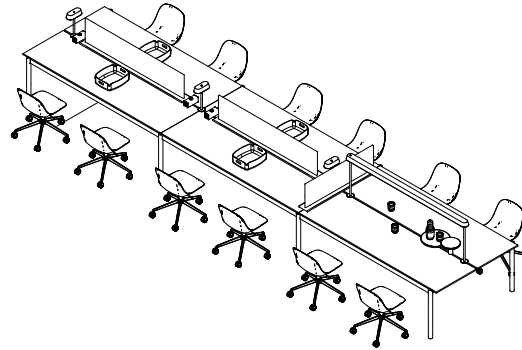

Linear System Table Configuration 2 (G)

Earthy

- 1 x Linear System Table Config. 3 - Oak Veneer/Oak
- 2 x Linear System Screen / 178 cm/70.1" - Oak
- 1 x Linear System Screen / 125 cm/49.2" - Oak
- 1 x Linear System Tray / Ø36 cm/14.2" - Oak
- 1 x Linear System Tray / Ø24 cm/9.5" - Oak
- 1 x Linear Mounted Lamp / 209,2 cm/82.4" - Grey
- 3 x Linear Mounted Lamp / 23,2 cm/9.1" - Grey
- 4 x Linear System Table Power Outlet
- 4 x Restore Tray - Grey Melange
- 1 x Corky Carafe and Glasses - Clear
- 12 x Fiber Side Chair / Swivel Base W. Castors & Gas Lift
  - Steelcut Trio 226/Grey