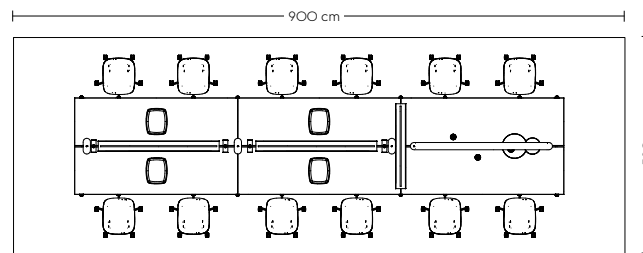

Linear System Table Configuration 2 (G)

Earthy

- 1 x Linear System Table Config. 3 - Oak Veneer/Oak
- 2 x Linear System Screen / 178 cm/70.1" - Oak
- 1 x Linear System Screen / 125 cm/49.2" - Oak
- 1 x Linear System Tray / Ø36 cm/14.2" - Oak
- 1 x Linear System Tray / Ø24 cm/9.5" - Oak
- 1 x Linear Mounted Lamp / 209,2 cm/82.4" - Grey
- 3 x Linear Mounted Lamp / 23,2 cm/9.1" - Grey
- 4 x Linear System Table Power Outlet
- 4 x Restore Tray - Grey Melange
- 1 x Corky Carafe and Glasses - Clear
- 12 x Fiber Side Chair / Swivel Base W. Castors & Gas Lift
  - Steelcut Trio 226/Grey