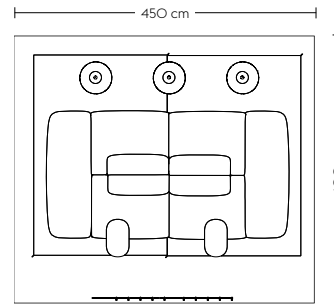

Connect Modular Sofa (H)

Earthy

- 2 x Connect Modular Sofa / Module (N) - Vidar 956
- 2 x Connect Modular Sofa / Module (F) - Vidar 956
- 2 x Connect Modular Sofa / Module (G) - Vidar 956
- 3 x Soft Side Table / Ø48 H: 40 cm - Solid Smoked Oak/Black
- 2 x Relate Side Table / H:60,5 cm - Solid Smoked Oak/Black
- 2 x Fine Wall/Ceiling Lamp / Conf. 3 - Black
- 3 x Rime Pendant Lamp / Ø18 cm - Grey
- 2 x Ply Rug / 200x300 cm - Black-White