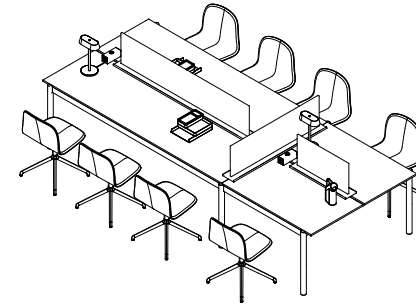

Linear System Table Configuration I (C)

Refined

- 1 x Linear System Table Config. I
  – Black Nanolaminate/Black ABS/Black
- 1 x Linear System Screen / 178 cm/70.1" - Black
- 1 x Linear System Screen / 125 cm/49.2" - Black
- 1 x Linear System Screen / 75 cm/29.5" - Black
- 1 x Linear Table Lamp / 23,2 cm/9.1" – Black
- 3 x Linear System Table Power Outlet
- 2 x Arrange Desktop – Multi Colored, Config. 2
- 1 x Tub Jug – Pale Blue
- 8 x Visu Wide Chair / Swivel Base W. Return
  – Refine Cognac Leather/Black