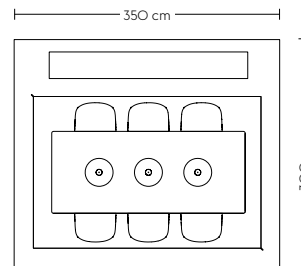

70/70 Table (K)

Refined

— Ready-To-Ship

- 1 x 70/70 Table / 255 x 108 cm - Solid Oak/Black
- 6 x Fiber Armchair / Swivel Base - Cognac Refine Leather/Anthracite Black
- 3 x Rime Pendant Lamp / Ø37 cm - Black
- 1 x Ply Rug / 200 x 300 cm - Black & White
- 1 x Stacked Storage System / Office Storage - Configuration 2 - Oak