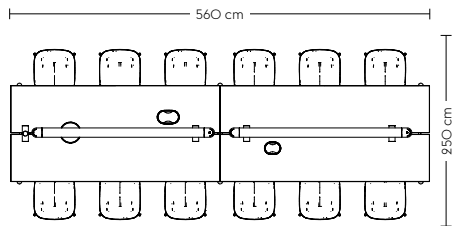

Linear Conference (B)

Earthy

- 12 x Fiber Side Chair / Swivel base Grey / Hearth OO7 (M20)
- 1 x Linear System Table / Configuration 2 - W: 110 cm / 43.3"
  - Oak Veneer/Oak
- 1 x Linear Tray / Ø24cm / Oak
- 2 x Linear Mounted Lamp / 23,2cm / Grey
- 4 x Linear Power Outlet / Grey
- 1 x Ridge Planter / H: 13 CM / 5.1" - Beige
- 1 x Ridge Planter / H: 15 CM / 5.9" - Beige