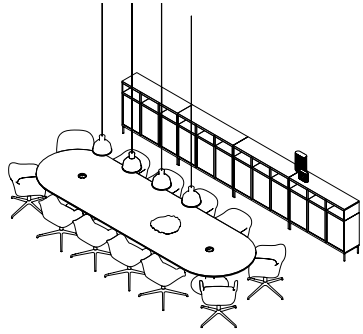

Midst Conference (A)

Refined

- 1 x Midst Conference Table / 460x 140 cm/ Black Linoleum/ Black
- 12 x Fiber Conference Armchair/ Swivel Base/ Refibe Leather/
  Anthracite Black
- 4 x Stacked Storage System/ Sideboard - Conf. 3/ Brown Green
- 4 x Unfold Pendant Lamp/ Translucent White
- 1 x Wave Tray
- 1 x Ridge Vase/ H: 35 cm/ Off-White
- 1 x Ridge Vase/ H: 16,5 cm/ Terracotta