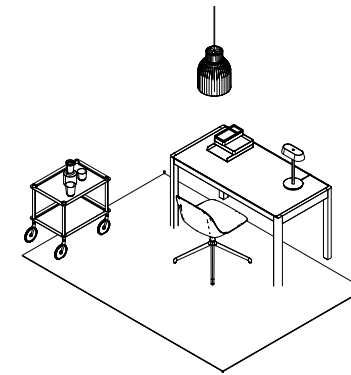

Workshop Table (B)

Earthy

- I x Workshop Table / 130 x 65 cm - Warm Grey Linoleum/Oak
- I x Fiber Side Chair / Swivel Base - Refine Leather Beige/Chrome
- I x Flow Trolley / 2-Layer - Grey
- I x Linear Table Lamp - Grey
- I x Strand Pendant / Open - Ø28 cm
- I x Arrange Desktop Series / Config. 01 - Grey
- I x Raise Carafe & Glasses - Burnt Orange
- I x Ply Rug / 170 x 240 cm - Black/White