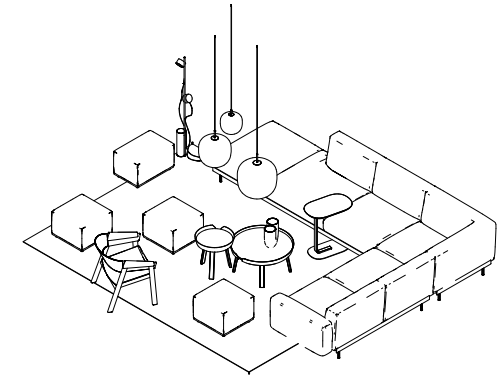

In Situ Modular Sofa (A)

Refined

- 1 x In Situ Modular Sofa / Corner - Configuration 2 - Clay O12
- 1 x Cover Lounge Chair - Refine Black / Black
- 1 x Around Coffee Table / Large - Stained Dark Brown
- 1 x Around Coffee Table / Small - Light Blue
- 1 x Relate Side Table - Blue Grey
- 1 x Kink Vase - Sand
- 1 x Echo Pouf / 38 x 52 cm - Vidar 554
- 1 x Echo Pouf / 52 x 52 cm - Remix 733
- 1 x Echo Pouf / 52 x 52 cm - Vidar 222
- 1 x Echo Pouf / 52 x 52 cm - Fiord 451
- 1 x Rime Pendant Lamp / Ø 45 cm - Black
- 1 x Rime Pendant Lamp / Ø 37 cm - Black
- 1 x Rime Pendant Lamp / Ø 25 cm - Black
- 1 x Ply Rug / 270 x 360 cm - Off-White