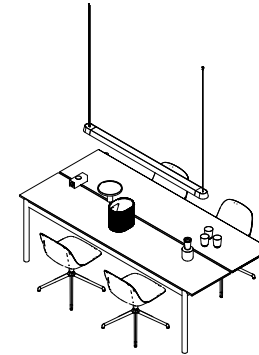

Linear Conference (A)

Refined

- 4 x Fiber Side Chair / Swivel base Black / Ecriture 270 (M20)
- 1 x Linear System Table / W: 110 cm / 43.3"
- Black Nanolaminate/Black ABS/Black
- 1 x Linear Pendant Lamp / 169,2 cm / 66.6" - Black
- 1 x Linear System Table Power Outlet - Black
- 1 x Linear Tray / Ø24cm / Black
- 1 x Ridge Planter / H: 24 CM / 9.4" - Taupe
- 3 x Raise Glasses / Clear
- 1 x Raise Carafe / Clear