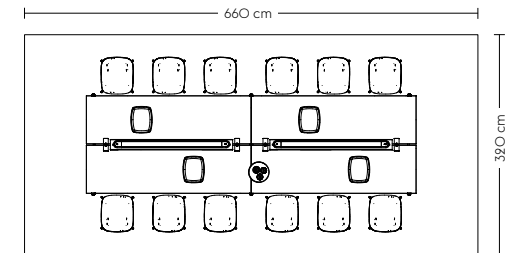

Linear System Table Configuration 2 (D)

Vibrant

- 1 x Linear System Config. 2 – Black Nanolaminate/Oak
- 2 x Linear System Screen / 178 cm/70.1" – Oak
- 2 x Linear Pendant Lamp / 169,2 cm/66.6" – Black
- 4 x Linear System Table Power Outlet
- 4 x Restore Tray – Midnight Blue
- 1 x Platform Tray – Blue-Grey
- 1 x Corky Carafe and Glasses – Grey
- 12 x Fiber Side Chair / Swivel Base W. Return
  – Twill Weave 620/Polished Aluminum