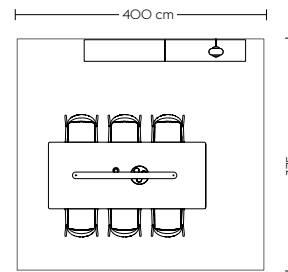

70/70 Table (C)

Earthy

— Ready-To-Ship

- 1 x 70/70 TABLE / 255 x 108 cm - Oak/Sand
- 6 x Cover Armchair - Refine Leather Cognac/Oak
- 1 x Stacked Storage System / Sideboard Config.2 - Oak
- 1 x Platform Tray - Blue-Grey
- 4 x Corky Glasses - Clear
- 1 x Linear Pendant Lamp - Grey
- 1 x Linear Table Lamp - Grey