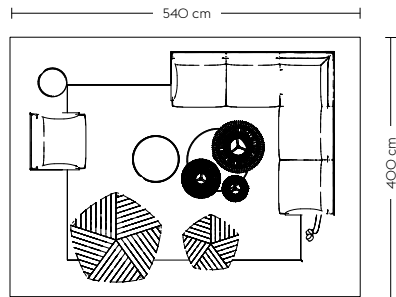

Outline Sofa Series (C)

Refined

- 1 x Outline Corner Sofa / Black Base - Twill weave 990
- 1 x Outline Chair / Black Base - Refine Leather - Cognac
- 1 x Around Coffee Table / Extra Large - Stained Dark Brown
- 1 x Around Coffee Table / Large - Dark Green
- 1 x Around Coffee Table / Small - Stained Dark Brown
- 1 x Kink Vase - Light Blue
- 1 x Five Pouf / Large - Remix 933
- 1 x Five Pouf / Extra Large - Remix 933
- 1 x Post Floor Lamp - Black
- 1 x Strand Pendant Lamp / Closed - Ø80 cm
- 1 x Strand Pendant Lamp / Open - Ø60 cm
- 1 x Strand Pendant Lamp / Open - Ø40 cm
- 1 x Ply Rug / 270 x 360 cm - Black/White