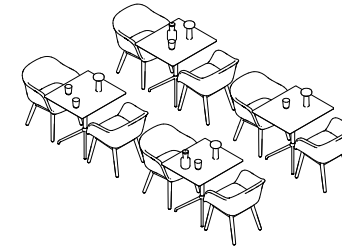

Still Café Table (H)

Refined