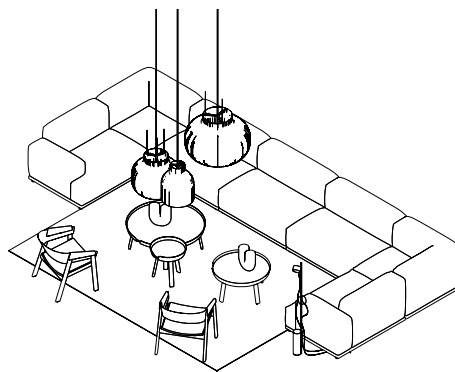

Connect Modular Sofa (C)

Refined

- 1 x Connect Modular Sofa / Left Armrest (A) - Remix 126
- 1 x Connect Modular Sofa / Right Armrest (B) - Remix 126
- 3 x Connect Modular Sofa / Long Centre (C) - Remix 126
- 2 x Connect Modular Sofa / Corner (E) - Remix 126
- 2 x Cover Lounge Chair - Refine Leather Cognac/Oak
- 1 x Around Coffee Table / Extra Large - Oak
- 1 x Around Coffee Table / Large - Dark Green
- 1 x Around Coffee Table / Small - Dark Green
- 2 x Kink Vase - Sand
- 1 x Post Floor Lamp - Black
- 1 x Strand Pendant Lamp / Closed - Ø80 cm
- 1 x Strand Pendant Lamp / Open - Ø60 cm
- 1 x Strand Pendant Lamp / Open - Ø40 cm
- 1 x Ply Rug, 270 x 360 cm - Black/White