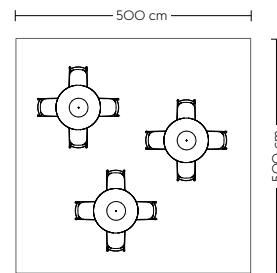

— Ready-To-Ship

3 x Soft Table / Ø95 H: 73 cm - Beige Green/Beige Green
 12 x Workshop Chair - Oak
 3 x Tub Jug - Light Blue
 3 x Ambit Pendant Lamp / Ø25 cm - Taupe

Linear High Table (A)

Earthy

12 x Fiber Counter Stool w/backrest / Tube base black / Refine Cognac Leather
 1 x Linear System High Table / Configuration 2 - W: 110 cm / 43.3" - H: 95 cm / 37.4" - Oak Veneer/Oak
 6 x Two Layer Pendant / Olive
 1 x Ridge Vase / H 16,5 cm / 6.7" - White Frosted Glass
 1 x Raise Carafe / Clear
 2 x Raise Glasses / Clear
 1 x Ridge Vase / H 35 cm - White Frosted Glass