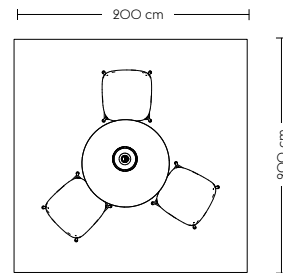

Still Café Table (A)

Earthy

- 1 x Still Café Table / Ø75 H: 95 cm - White Nanolaminate/White
- 3 x Fiber Counter Stool / Tube Base - With Backrest - Grey/Grey
- 1 x Silent Vase / Ø15 cm - Clear
- 1 x Grain Pendant Lamp - Nature