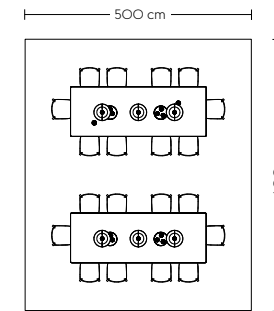

Base Table (F)

Refined

- 2 x Base Table / 300 x 110 cm - Lacquered Oak Veneer/Plywood/Black
- 20 x Visu Chair / Wood Base - Midnight Blue
- 4 x Platform Tray - Blue-Grey
- 16 x Corky Glasses - Clear
- 6 x Rime Pendant Lamp / Ø25 cm - Black