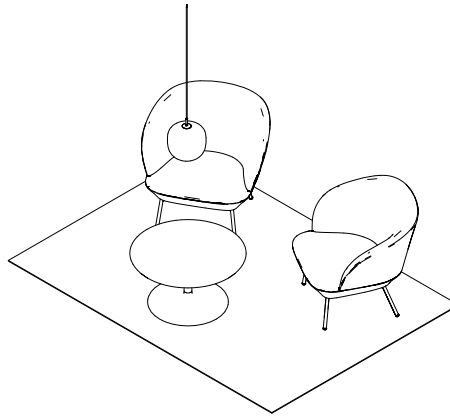

Oslo Sofa Series (F)

Refined

- 2 x Oslo Lounge Chair / Tube Base - Twill Weave 990/Black
- 1 x Soft Coffee Table / Ø75 H42 cm - Dark Oiled Oak / Black
- 1 x Rime Pendant Lamp / Ø25 cm - Black
- 1 x Pebble Rug / 170 x 240 cm - Light Grey