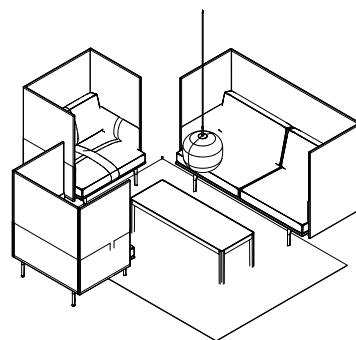

Outline Highback Sofa (I)

Refined

- 1 x Outline Highback Sofa 100 cm / 2-Seater - Black Base - Steelcut 3 922
- 1 x Outline Highback Sofa 100 cm / 1-Seater - Black Base - Easy Leather 298
- 1 x Outline Highback Sofa 100 cm / 1-Seater - Black Base - Twill Weave 990
- 1 x Workshop Coffee Table / 120 x 43 cm - Oak
- 1 x Rime Pendant Lamp / Ø45 cm - Black
- 1 x Ply Rug / 240 x 170 cm - Dark Grey