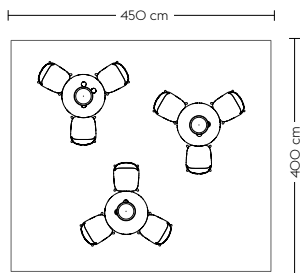

Soft Café Table (A)

Vibrant

— Ready-To-Ship

3 x Soft Café Table / Ø75 H:73 cm - Grey/Grey
9 x Nerd Chair - Oak
2 x Corky Carafe & Glasses - Clear
3 x Unfold Pendant Lamp - Terracotta