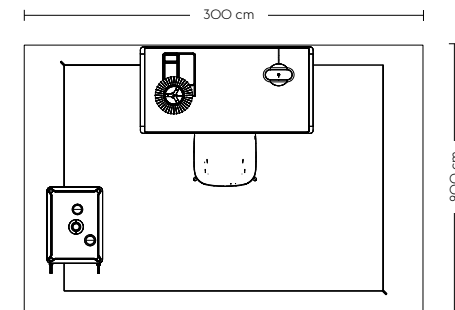

Workshop Table (B)

Earthy

- I x Workshop Table / 130 x 65 cm - Warm Grey Linoleum/Oak
- I x Fiber Side Chair / Swivel Base - Refine Leather Beige/Chrome
- I x Flow Trolley / 2-Layer - Grey
- I x Linear Table Lamp - Grey
- I x Strand Pendant / Open - Ø28 cm
- I x Arrange Desktop Series / Config. 01 - Grey
- I x Raise Carafe & Glasses - Burnt Orange
- I x Ply Rug / 170 x 240 cm - Black/White