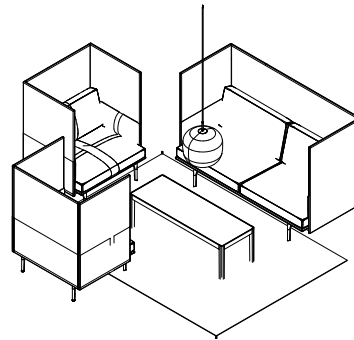

Outline Highback Sofa (I)

Refined

- 1 x Outline Highback Sofa 100 cm / 2-Seater - Black Base - Steelcut 3 922
- 1 x Outline Highback Sofa 100 cm / 1-Seater - Black Base - Easy Leather 298
- 1 x Outline Highback Sofa 100 cm / 1-Seater - Black Base - Twill Weave 990
- 1 x Workshop Coffee Table / 120 x 43 cm - Oak
- 1 x Rime Pendant Lamp / Ø45 cm - Black
- 1 x Ply Rug / 240 x 170 cm - Dark Grey