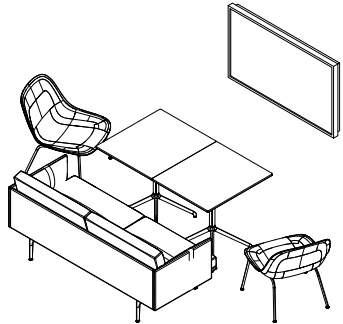

Still Café Table (D)

Earthy

- 2 x Still Café Table / 75 x 65 H: 73 cm - White Nanolaminte/White
- 2 x Fiber Lounge Chair / Tube Base - Grey/Grey
- 1 x Outline Studio Sofa / 170 cm - Polished Aluminum
  - Refine Leather Beige