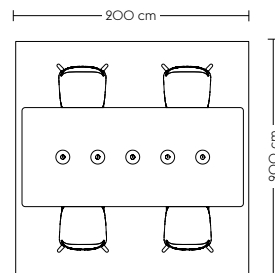

Base High Table (B)

Refined

- 1 x Base High Table / 190 x 85 H: 105 cm
  - Lacquered Oak Veneer/Plywood/Black
- 4 x Nerd Bar Stool/ H: 75 cm/ Green
- 5 x Rime Pendant Lamp / Ø12 cm - Black