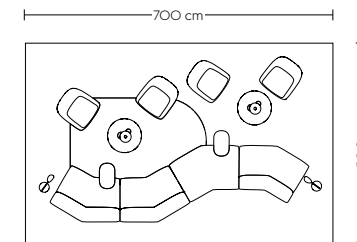

Connect Modular Sofa (K)

Vibrant

- 2 x Connect Modular Sofa / 210 Degree Angle Module (M) / Steelcut: 644
- 2 x Connect Modular Sofa / 150 Degree Angle Module (L) / Steelcut: 644
- 4 x Fiber Lounge Chair Armchair / Swivel Base / Vidar 956 / Anthracite Black
- 2 x Soft Voffee Table / Ø 75 cm H: 42 cm / Grey Linoleum / Grey
- 2 x Rime Pendant / Ø 25 cm / Grey
- 2 x Leaf Floor Lamp / Black
- 2 x Silent Vase / Ø 11 cm / Dark Green
- 2 x Silent Vase / Ø 15 cm / Dark Green