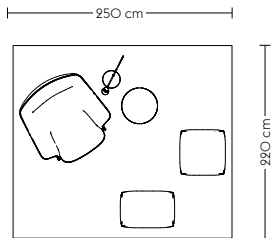

Doze Lounge Chair (A)

Refined

- 1 x Doze Lounge Chair - Ocean 80/Anthracite Black
- 1 x Echo Pouf / 38 X 52 cm - Vidar 554
- 1 x Echo Pouf / 52 X 52 cm - Remix 823
- 1 x Soft Side Table / Ø41 H48 - Grey
- 1 x Tip Floor Lamp - Black