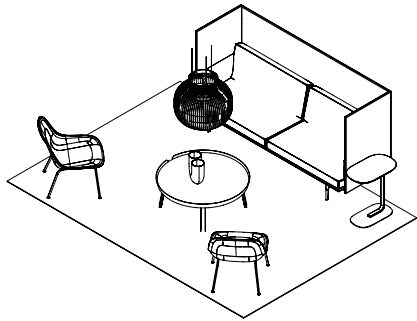

Outline Highback Sofa (C)

Earthy

- 1 x Outline Highback Sofa 100 cm / 2-Seater - Black Base - Balder 912
- 2 x Fiber Lounge Chair / Tube Base - Dusty Green
- 1 x Around Coffee Table / Extra Large - Oak
- 1 x Relate Side Table / H:60,5 cm - Solid Oak
- 1 x Kink Vase - Sand
- 1 x Strand Pendant Lamp / Closed - Ø60 cm
- 1 x Ply Rug / 200 x 300 cm - Off-White