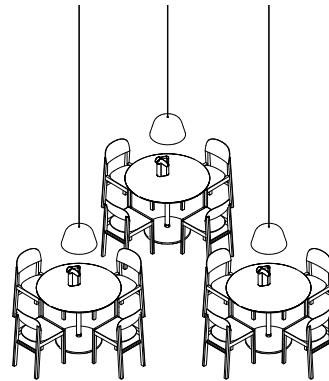

Soft Table (A)

Earthy

— Ready-To-Ship

3 x Soft Table / Ø95 H: 73 cm - Beige Green/Beige Green
12 x Workshop Chair - Oak
3 x Tub Jug - Light Blue
3 x Ambit Pendant Lamp / Ø25 cm - Taupe