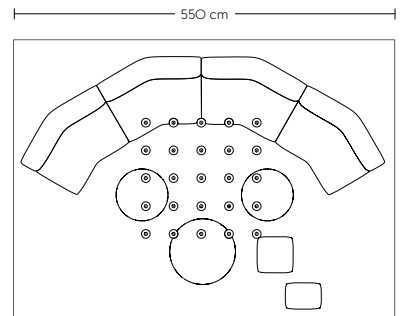

Connect Modular Sofa (G)

Refined

- 4 x Connect Modular Sofa / Module (L) - Acca 731
- 25 x E27 Pendant Lamp - Olive
- 2 x Soft Coffee Table / Ø75 H: 42 cm - Dark Oiled Oak/Black
- 1 x Soft Coffee Table / Ø95 H: 42 cm - Dark Oiled Oak/Black
- 1 x Echo Pouf / 52x52 cm - Remix 113
- 1 x Echo Pouf / 38x52 cm - Remix 113