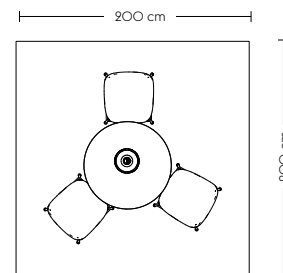

Still Café Table (A)

Earthy

- 1 x Still Café Table / Ø75 H: 95 cm - White Nanolaminate/White
- 3 x Fiber Counter Stool / Tube Base - With Backrest - Grey/Grey
- 1 x Silent Vase / Ø15 cm - Clear
- 1 x Grain Pendant Lamp - Nature