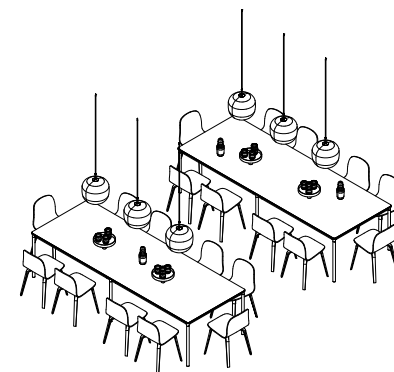

Base Table (F)

Refined

- 2 x Base Table / 300 x 110 cm - Lacquered Oak Veneer/Plywood/Black
- 20 x Visu Chair / Wood Base - Midnight Blue
- 4 x Platform Tray - Blue-Grey
- 16 x Corky Glasses - Clear
- 6 x Rime Pendant Lamp / Ø25 cm - Black