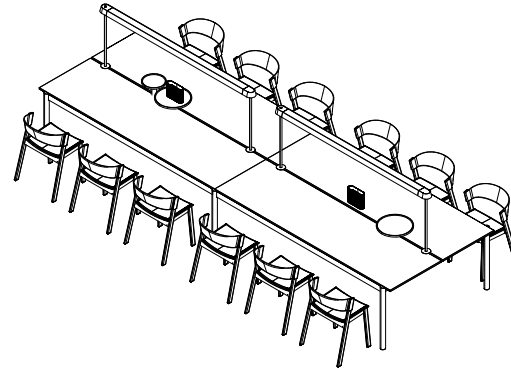

Linear System Table Configuration 2 (B)

Earthy

— Ready-To-Ship

- 1 x Linear System Table Config. 2 – Oak Veneer/Oak
- 2 x Linear System Tray / Ø36 cm/14.2" - Oak
- 1 x Linear System Tray / Ø24 cm/9.5" - Oak
- 2 x Linear Mounted Lamp / 209,2 cm/82.4" – Grey
- 2 x Ridge Vase / 16,5 cm - Terracotta
- 12 x Cover Side Chair – Refine Cognac Leather/Oak