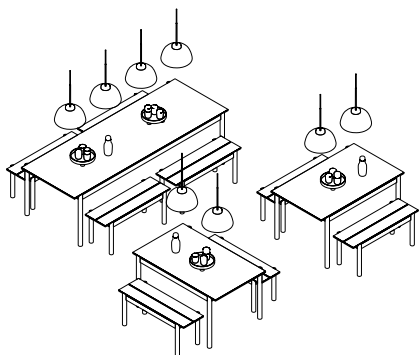

Linear Wood Table (B)

Earthy

— Ready-To-Ship

- 1 x Linear Wood Table / 260 x 90 cm - Oak
- 4 x Linear Wood Bench / 110 x 34 cm - Oak
- 2 x Linear Wood Table / 140 x 85 cm - Oak
- 4 x Linear Wood Bench / 110 x 34 cm - Oak
- 4 x Platform Tray - Blue-Grey
- 18 x Corky Glasses - Clear
- 8 x Two-Layer Pendant Lamp - Olive