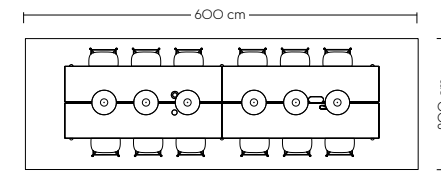

Linear High Table (A)

Earthy

12 x Fiber Counter Stool w/backrest / Tube base black / Refine Cognac Leather
1 x Linear System High Table / Configuration 2 - W: 110 cm / 43.3" - H: 95 cm / 37.4" - Oak Veneer/Oak
6 x Two Layer Pendant / Olive
1 x Ridge Vase / H 16,5 cm / 6.7" - White Frosted Glass
1 x Raise Carafe / Clear
2 x Raise Glasses / Clear
1 x Ridge Vase / H 35 cm - White Frosted Glass