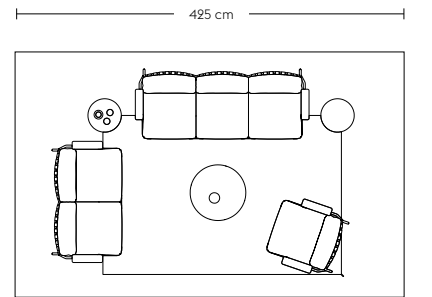

Linear Steel Café Table (C)

Vibrant

— Ready-To-Ship

- 3 x Linear Steel Café Table / Ø70 H105 cm - Pale Blue
- 6 x Linear Steel Bar Stool / 75 cm - Pale Blue

Settle (A)

Earthy

- 1 x Settle Outdoor Sofa / 1-seater / Laze I/ Grey
- 1 x Settle Outdoor Sofa / 2-seater / Laze I/ Grey
- 1 x Settle Outdoor Sofa / 3-seater / Laze I/ Grey
- 1 x Linear Steel Coffee Table / Ø70 h40cm / Grey
- 2 x Linear Steel Coffee Table / Ø42 h47cm / Grey
- 2 x Ease Portable Lamp / Light Blue
- 1 x Ply Rug / Recycled Polyester / 300 x 200 CM / 118 x 79" - Black/White