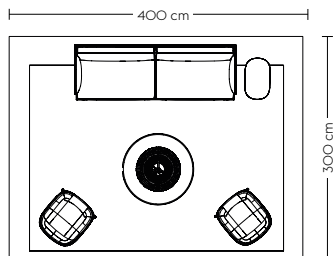

Outline Highback Sofa (C)

Earthy

- 1 x Outline Highback Sofa 100 cm / 2-Seater - Black Base - Balder 912
- 2 x Fiber Lounge Chair / Tube Base - Dusty Green
- 1 x Around Coffee Table / Extra Large - Oak
- 1 x Relate Side Table / H:60,5 cm - Solid Oak
- 1 x Kink Vase - Sand
- 1 x Strand Pendant Lamp / Closed - Ø60 cm
- 1 x Ply Rug / 200 x 300 cm - Off-White