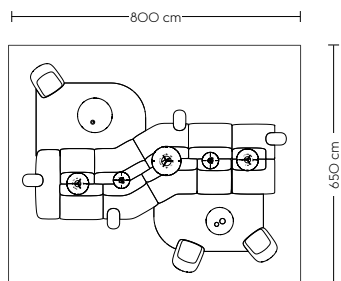

Connect Modular Sofa (J)

Vibrant

- 1 x Connect Modular Sofa / Module (N) - Steelcut Trio 946
- 1 x Connect Modular Sofa / Module (A) - Steelcut Trio 946
- 1 x Connect Modular Sofa / Module (B) - Steelcut Trio 946
- 2 x Connect Modular Sofa / Module (C) - Steelcut Trio 946
- 2 x Connect Modular Sofa / Module (D) - Steelcut Trio 946
- 2 x Connect Modular Sofa / Module (L) - Steelcut Trio 946
- 2 x Connect Modular Sofa / Module (M) - Steelcut Trio 946
- 4 x Relate Side Table / H:60,5 cm - Blue-Grey
- 3 x Fiber Lounge Armchair / Tube Base / Anthracite Black Base - Acca 191
- 1 x Soft Coffee Table / Ø75 H: 42 cm - Black/Black
- 1 x Soft Coffee Table / Ø95 H: 42 cm - Black/Black
- 2 x Strand Pendant Lamp / Closed - Ø45 cm
- 2 x Strand Pendant Lamp / Closed - Ø60 cm
- 1 x Strand Pendant Lamp / Closed - Ø80 cm
- 2 x Relevo Rug / 200x300 cm - Off-White
- 2 x Silent Vase / Ø11 cm - Dark Green
- 1 x Silent Vase / Ø15 cm - Dark Green