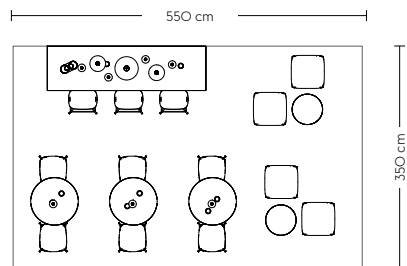

Soft Café Table (C)

Refined

- 6 x Fiber Barstool / Tube Base - W. Backrest – Refine Leather Cognac/Anthracite Black
- 3 x Fiber Counter Stool / Tube Base – Refine Leather Black/Anthracite Black
- 4 x Echo Pouf / 52 x 52 cm - Remix 842, Remix 733, Vidar 956, Vidar 554
- 3 x Soft Café Table / Ø75 H: 105 cm - Black/Black
- 2 x Soft Side Table / Ø48 H48cm – Black Nanolaminate/Black
- 10 x Rime Pendant / Ø12, Ø25, Ø37 - Black
- 1 x Kink Vase - Light Blue
- 9 x Raise Glasses - Clear