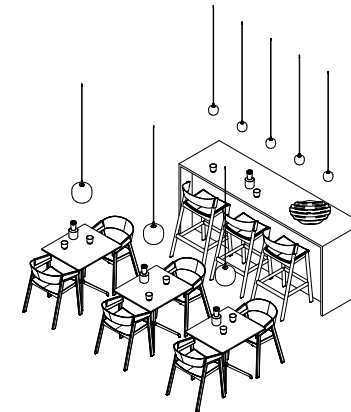

Still Café Table (G)

Refined

— Ready-To-Ship

- 3 x Still Café Table / 65 X 75 H73 cm - Black Nanolaminate/Anthracite Black
- 6 x Cover Armchair - Stained Dark Brown
- 3 x Cover Counter Stool – Refine Leather Black /Black
- 8 x Rime Pendant / Ø12, Ø25 cm - Orange
- 4 x Raise Carafe & Glasses - Indigo
- 1 x Wave Tray