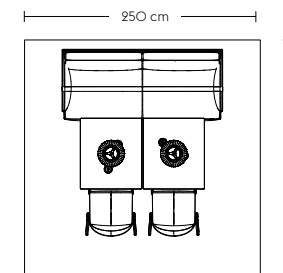

Still Café Table (B)

Refined

- 2 x Still Café Table / 75 x 65 H: 73 cm - Black Nanolaminte/Anthracite Black
- 2 x Cover Side Chair - Black
- 1 x Outline Studio Sofa / 170 cm - Black Base - Twill Weave 620
- 1 x Corky Carafe & Glasses - Clear
- 2 x Strand Pendant Lamp / Open - Ø28 cm - White