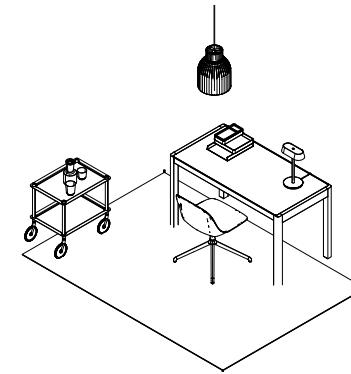

Workshop Table (B)

Earthy

- I x Workshop Table / 130 x 65 cm - Warm Grey Linoleum/Oak
- I x Fiber Side Chair / Swivel Base - Refine Leather Beige/Chrome
- I x Flow Trolley / 2-Layer - Grey
- I x Linear Table Lamp - Grey
- I x Strand Pendant / Open - Ø28 cm
- I x Arrange Desktop Series / Config. 01 - Grey
- I x Raise Carafe & Glasses - Burnt Orange
- I x Ply Rug / 170 x 240 cm - Black/White