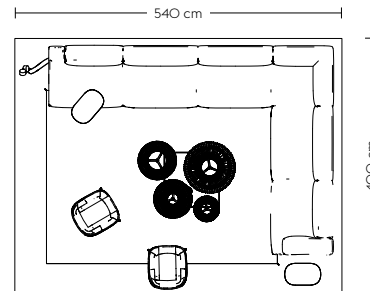

Connect Modular Sofa (E)

Vibrant

- 1 x Connect Modular Sofa / Left Open-Ended (F) - Hallingdal 457
- 1 x Connect Modular Sofa / Right Armrest (B) - Hallingdal 457
- 3 x Connect Modular Sofa / Long Centre (C) - Hallingdal 457
- 1 x Connect Modular Sofa / Corner (E) - Hallingdal 457
- 2 x Fiber Lounge Chair / Tube Base - Remix 823
- 1 x Workshop Coffee Table / 86 x 86 cm - Oak
- 2 x Relate Side Table - Oak/Off-White
- 1 x Kink Vase - Sand
- 1 x Strand Pendant Lamp / Closed - Ø80 cm
- 1 x Strand Pendant Lamp / Closed - Ø60 cm
- 1 x Strand Pendant Lamp / Open - Ø60 cm
- 1 x Strand Pendant Lamp / Open - Ø40 cm
- 1 x Ply Rug / 270 x 360 cm - Yellow