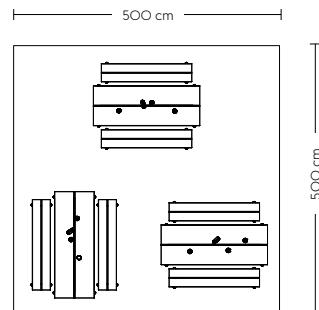

Linear Steel Table (A)

Vibrant

— Ready-To-Ship

- 3 x Linear Steel Table / 200 x 75 cm - Burnt Orange
- 6 x Linear Steel Bench / 170 x 43 cm - Burnt Orange
- 3 x Tub Jug - Pale Blue
- 9 x Corky Glasses - Clear