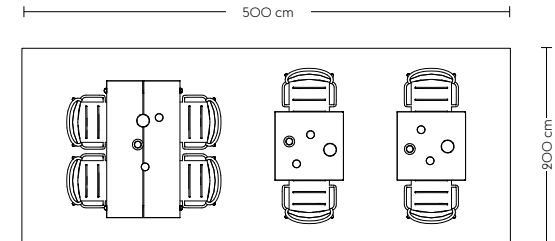

Linear Steel Table (B)

Refined

— Ready-To-Ship

- 1 x Linear Steel Table / 140 x 75 cm - Dark Green
- 2 x Linear Steel Café Table / 70 x 70 cm - Dark Green
- 8 x Linear Steel Armchair - Dark Green
- 3 x Ease Portable Lamp - Black
- 3 x Raise Carafe & Glasses - Dark Blue