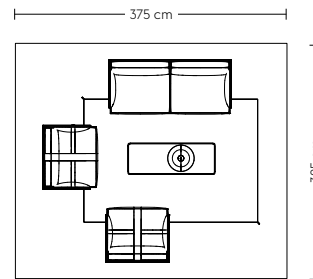

Outline Highback Sofa (I)

Refined

- 1 x Outline Highback Sofa 100 cm / 2-Seater - Black Base - Steelcut 3 922
- 1 x Outline Highback Sofa 100 cm / 1-Seater - Black Base - Easy Leather 298
- 1 x Outline Highback Sofa 100 cm / 1-Seater - Black Base - Twill Weave 990
- 1 x Workshop Coffee Table / 120 x 43 cm - Oak
- 1 x Rime Pendant Lamp / Ø45 cm - Black
- 1 x Ply Rug / 240 x 170 cm - Dark Grey