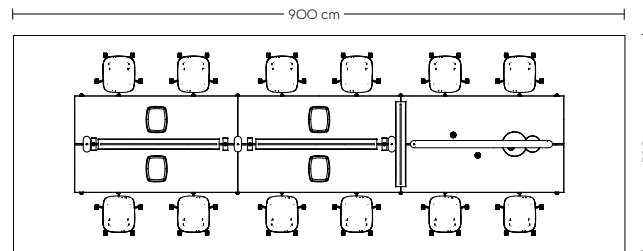

Linear System Table Configuration 2 (G)

Earthy

- 1 x Linear System Table Config. 3 - Oak Veneer/Oak
- 2 x Linear System Screen / 178 cm/70.1" - Oak
- 1 x Linear System Screen / 125 cm/49.2" - Oak
- 1 x Linear System Tray / Ø36 cm/14.2" - Oak
- 1 x Linear System Tray / Ø24 cm/9.5" - Oak
- 1 x Linear Mounted Lamp / 209,2 cm/82.4" - Grey
- 3 x Linear Mounted Lamp / 23,2 cm/9.1" - Grey
- 4 x Linear System Table Power Outlet
- 4 x Restore Tray - Grey Melange
- 1 x Corky Carafe and Glasses - Clear
- 12 x Fiber Side Chair / Swivel Base W. Castors & Gas Lift
  - Steelcut Trio 226/Grey