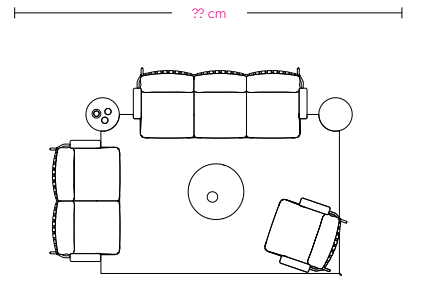

Linear Steel Café Table (C)

Vibrant

— Ready-To-Ship

- 3 x Linear Steel Café Table / Ø70 H105 cm - Pale Blue
- 6 x Linear Steel Bar Stool / 75 cm - Pale Blue

Settle (A)

Earthy

- 1 x Settle Outdoor Sofa / 1-seater / Laze I/ Grey
- 1 x Settle Outdoor Sofa / 2-seater / Laze I/ Grey
- 1 x Settle Outdoor Sofa / 3-seater / Laze I/ Grey
- 1 x Linear Steel Coffee Table / Ø70 h40cm / Grey
- 2 x Linear Steel Coffee Table / Ø42 h47cm / Grey
- 2 x Ease Portable Lamp / Light Blue
- 1 x Ply Rug / Recycled Polyester / 300 x 200 CM / 118 x 79" - Black/White