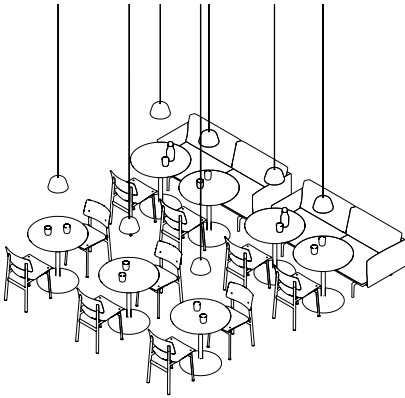

Soft Café Table (B)

Vibrant

400 cm