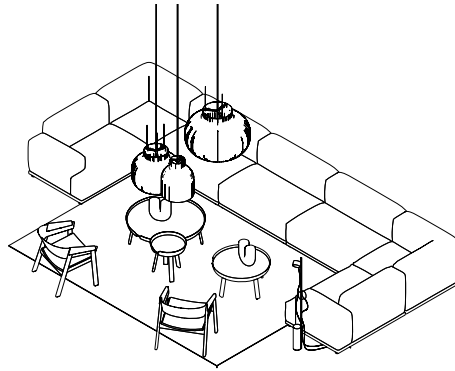

Connect Modular Sofa (C)

Refined

- 1 x Connect Modular Sofa / Left Armrest (A) - Remix 126
- 1 x Connect Modular Sofa / Right Armrest (B) - Remix 126
- 3 x Connect Modular Sofa / Long Centre (C) - Remix 126
- 2 x Connect Modular Sofa / Corner (E) - Remix 126
- 2 x Cover Lounge Chair - Refine Leather Cognac/Oak
- 1 x Around Coffee Table / Extra Large - Oak
- 1 x Around Coffee Table / Large - Dark Green
- 1 x Around Coffee Table / Small - Dark Green
- 2 x Kink Vase - Sand
- 1 x Post Floor Lamp - Black
- 1 x Strand Pendant Lamp / Closed - Ø80 cm
- 1 x Strand Pendant Lamp / Open - Ø60 cm
- 1 x Strand Pendant Lamp / Open - Ø40 cm
- 1 x Ply Rug, 270 x 360 cm - Black/White