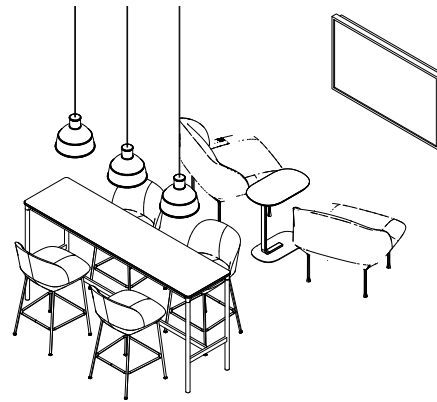

Base High Table (E)

Vibrant

- 1 x Base High Table / 190 x 50 H: 95 cm - White Laminate/White ABS/White
- 4 x Oslo Counter Stool - Ocean 50/Chrome
- 3 x Unfold Pendant Lamp - Light Grey
- 2 x Oslo Sofa / I-Seater - Vidar 772/Chrome
- 1 x Relate Side Table / H: 60,5 cm - Blue-Grey