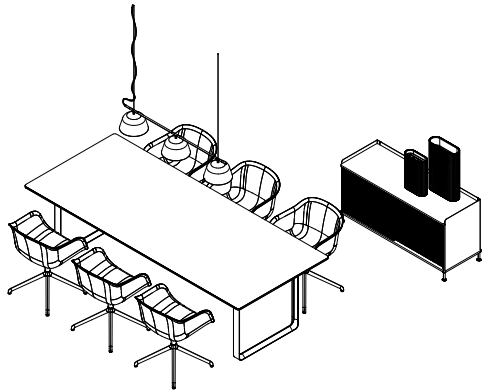

70/70 Table (D)

Vibrant

- 1 x 70/70 Table / 255 x 108 cm - Oak/Grey
- 6 x Fiber Armchair / Swivel Base - Divina 552/Grey
- 1 x Enfold Sideboard / Low - Oak/Grey
- 1 x Ridge Vase / 48,5 cm - Off-White
- 1 x Ridge Vase / 35 cm - Off-White
- 1 x Ambit Rail Lamp - Taupe