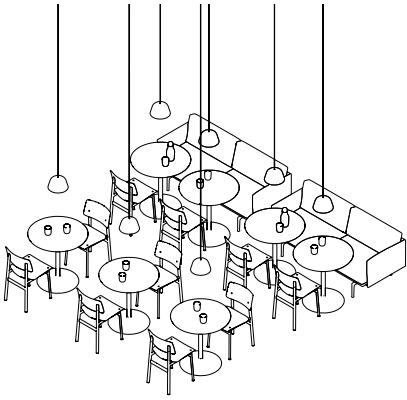

Soft Café Table (B)

Vibrant

400 cm