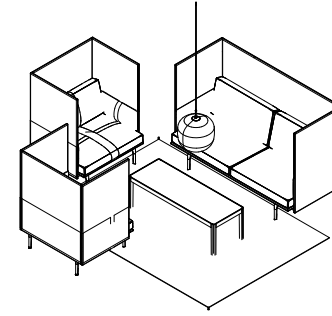

Outline Highback Sofa (I)

Refined

- 1 x Outline Highback Sofa 100 cm / 2-Seater
- Black Base - Steelcut 935
- 1 x Outline Highback Sofa 100 cm / 1-Seater
- Black Base - Easy Leather 298
- 1 x Outline Highback Sofa 100 cm / 1-Seater
- Black Base - Twill Weave 990
- 1 x Workshop Coffee Table / 120 x 43 cm - Oak
- 1 x Rime Pendant Lamp / Ø45 cm - Black
- 1 x Ply Rug / 240 x 170 cm - Dark Grey