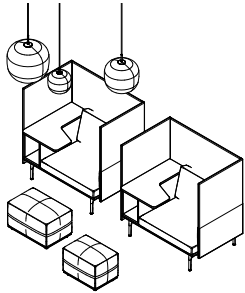

Outline Highback Work (D)

Vibrant

- 2 x Outline Highback Work 100 cm / 1-Seater / Left - Polished Aluminum Base - Vidar 472
- 1 x Echo Pouf / 38 x 52 cm - Vidar 542
- 1 x Echo Pouf / 42 x 62 cm - Remix 823
- 1 x Rime Pendant Lamp / Ø45 cm - White
- 1 x Rime Pendant Lamp / Ø37 cm - White
- 1 x Rime Pendant Lamp / Ø25 cm - White