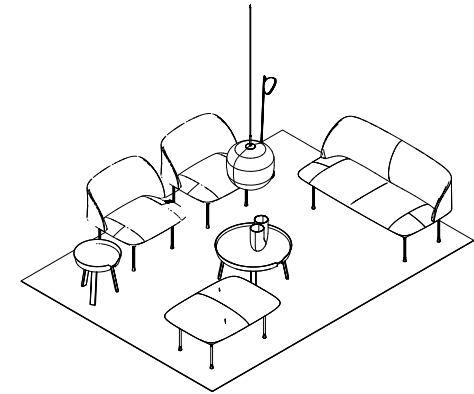

Oslo Sofa Series (C)

Vibrant

- 1 x Oslo Sofa / 2-Seater - Fiord 551/Grey
- 2 x Oslo Sofa / 1-Seater - Fiord 551/Grey
- 1 x Oslo Pouf - Fiord 551/Grey
- 1 x Around Coffee Table / Large - Stained Dark Brown
- 1 x Around Coffee Table / Small - Stained Dark Brown
- 1 x Kink Vase - Sand
- 1 x Leaf Floor Lamp - Black
- 1 x Rime Pendant Lamp / Ø45 cm - Black
- 1 x Ply Rug / 270 x 360 cm - Black & White