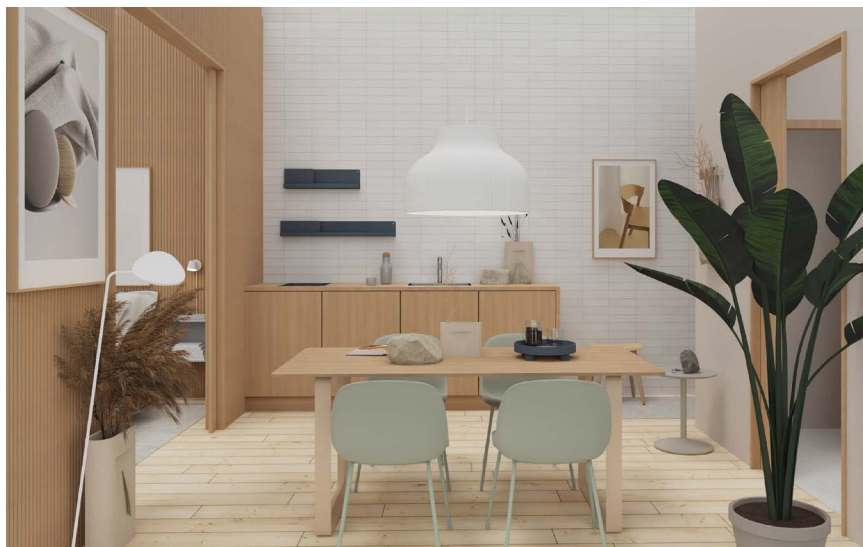

Long Stay Apartment (B)

Earthy

Dining Room

- 1 x 70/70 Table / 170 x 85 cm - Solid Oak/Sand
- 4 x Fiber Side Chair / Tube Base - Dusty Green/Dusty Green
- 1 x Strand Pendant Lamp / Open - Ø60 cm
- 1 x Ambit Pendant Lamp / Ø25 cm - White
- 3 x Ridge Vase / H48,5 cm / H35 cm / H16,5 cm - Beige
- 2 x Folded Shelves / 63 x 16,5 cm / 96 x 13 cm - Blue-Grey

Bedroom with Lounge Setting

- 2 x Cover Lounge Chair - Oak
- 1 x Soft Side Table / Ø48 H48 cm - Grey Lino./Grey
- 1 x Pull Floor Lamp - Oak/White
- 2 x Mini Stacked Storage System / Medium - Grey
- 2 x Tip Wall Lamp - White
- 1 x Ply Rug / 270 x 360 cm - Off-White