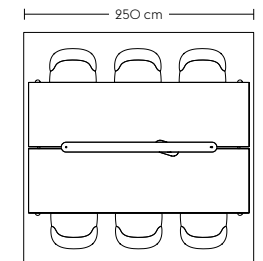

Linear System Table (C)

Refined

- 1 x Linear System Table – Black Nanolaminate/Oak
- 1 x Linear Pendant Lamp / 169,2 cm/66.6" – Black
- 1 x Kink Vase – Sand
- 6 x Oslo Side Chair – Twill weave 990/Chrome