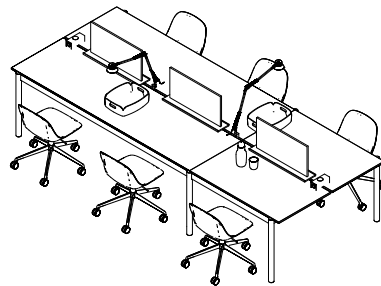

Linear System Table Configuration I (B)

Earthy

- 1 x Linear System Table Config. I – Oak Veneer/Oak
- 3 x Linear System Screen / 75 cm/29.5" - Oak
- 2 x Dedicate Lamp / w. Clamp / L2 - Brown Green
- 2 x Linear System Table Power Outlet
- 2 x Restore Tray – Grey Melange
- 1 x Corky Carafe and Glasses – Clear
- 6 x Fiber Side Chair / Swivel Base W. Castors & Gas Lift
  – Remix 823/Grey