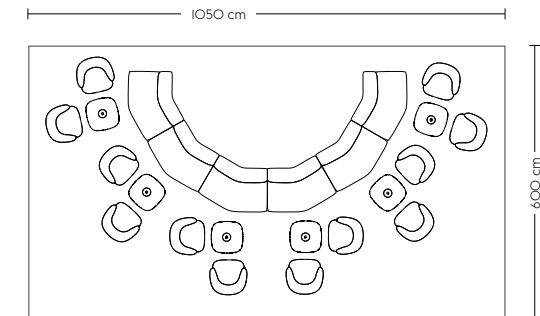

Connect Modular Sofa (I)

Vibrant

- 6 x Connect Modular Sofa / Module (M) - Acca 731
- 12 x Oslo Lounge Chair / Swivel Base - Vidar 146/Grey
- 6 x Soft Coffee Table / 70x70 H: 42 cm - Beige Green/ Beige Green
- 6 x Rime Pendant Lamp / Ø18 cm - Deep Red