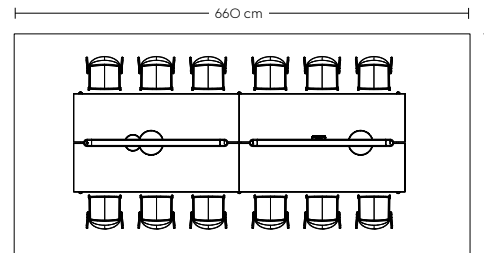

Linear System Table Configuration 2 (B)

Earthy

— Ready-To-Ship

- 1 x Linear System Table Config. 2 – Oak Veneer/Oak
- 2 x Linear System Tray / Ø36 cm/14.2" - Oak
- 1 x Linear System Tray / Ø24 cm/9.5" - Oak
- 2 x Linear Mounted Lamp / 209,2 cm/82.4" – Grey
- 2 x Ridge Vase / 16,5 cm - Terracotta
- 12 x Cover Side Chair – Refine Cognac Leather/Oak