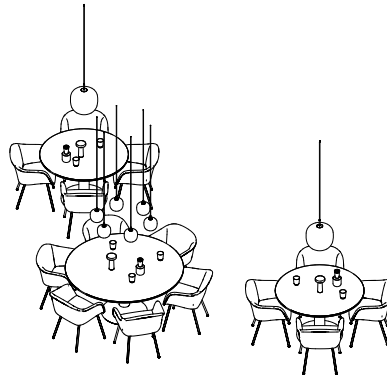

Midst Table (A)

Refined

— Ready-To-Ship

- 14 x Fiber Soft Armchair - Ecriture 240/Grey
- 2 x Midst Table / Ø120 cm - Dark Oiled Oak/Black
- 1 x Midst Table / Ø160 cm - Dark Oiled Oak/Black
- 2 x Rime Pendant Lamp / Ø37 cm - Deep Red
- 6 x Rime Pendant Lamp / Ø18 cm - Deep Red
- 3 x Ease Portable Lamp - Grey
- 3 x Raise Carafe - Clear
- 4 x Raise Glasses / 30 cl - Clear (set of 2)