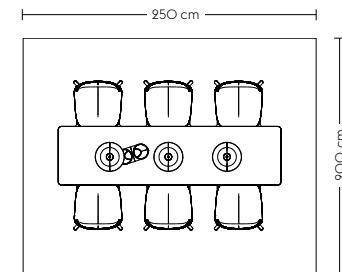

Base High Table (F)

Vibrant

- 1 x Base High Table / 190 x 50 H: 95 cm - Lacquered Oak Veneer/Plywood/White
- 6 x Nerd Counter Stool / H: 65 cm - Tan Rose
- 1 x Kink Vase - Light Blue
- 3 x Rime Pendant Lamp / Ø25 cm - Orange