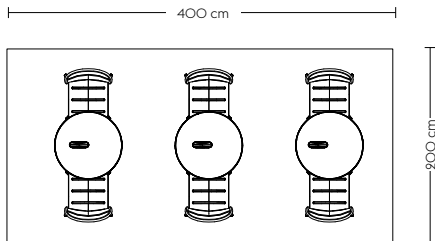

OUTDOOR

MUUTO

Linear Steel Café Table (B)

Earthy

— Ready-To-Ship

- 3 x Linear Steel Café Table / Ø70 cm - Grey
- 6 x Linear Steel Side Chair - Grey
- 3 x Ridge Vase / 16,5 cm - Off-White

Linear Steel Table (A)