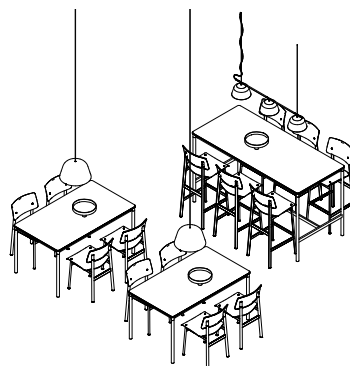

Base Table (E)

Earthy

— Ready-To-Ship

- 2 x Base Table / 140 x 80 cm - Lacquered Oak Veneer/Plywood/White
- 1 x Base High Table / 190 x 85 H: 105 cm - Lacquered Oak Veneer/Plywood/White
- 8 x Loft Chair - Oak/Dusty Green
- 6 x Loft Bar Stool - Oak/Grey
- 3 x Platform Tray - Grey
- 2 x Ambit Pendant Lamp / Ø40 cm - Taupe
- 1 x Ambit Rail Lamp - Taupe