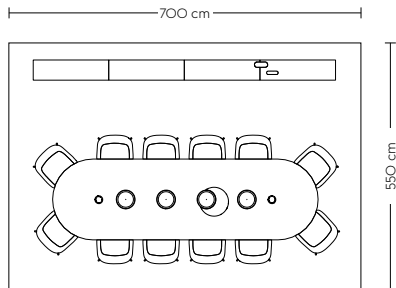

Midst Conference (A)

Refined

- 1 x Midst Conference Table / 460x 140 cm/ Black Linoleum/ Black
- 12 x Fiber Conference Armchair/ Swivel Base/ Refibe Leather/
  Anthracite Black
- 4 x Stacked Storage System/ Sideboard - Conf. 3/ Brown Green
- 4 x Unfold Pendant Lamp/ Translucent White
- 1 x Wave Tray
- 1 x Ridge Vase/ H: 35 cm/ Off-White
- 1 x Ridge Vase/ H: 16,5 cm/ Terracotta