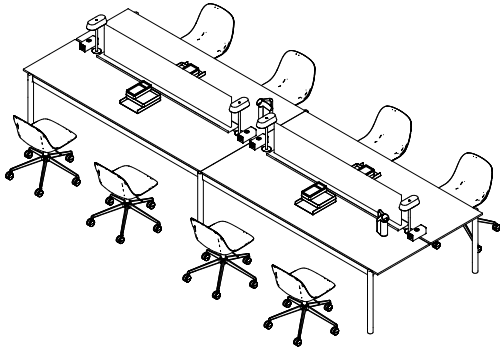

Linear System Table Configuration 2 (F)

Refined

- 1 x Linear Table System Config. 2 - Oak Veneer/Oak
- 2 x Linear System Screen / 178 cm/70.1" - Oak
- 4 x Linear Mounted Lamp / 23,2 cm/9.1" - Black
- 4 x Linear System Table Power Outlet
- 4 x Arrange Desktop Config. 1 - Grey
- 2 x Tub Jug - Pale Blue
- 8 x Fiber Side Chair / Swivel Base W. Castors & Gas Lift
  - Twill Weave 780/Chrome