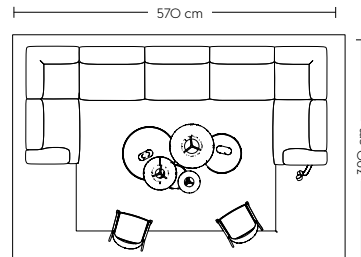

Connect Modular Sofa (C)

Refined

- 1 x Connect Modular Sofa / Left Armrest (A) - Remix 126
- 1 x Connect Modular Sofa / Right Armrest (B) - Remix 126
- 3 x Connect Modular Sofa / Long Centre (C) - Remix 126
- 2 x Connect Modular Sofa / Corner (E) - Remix 126
- 2 x Cover Lounge Chair - Refine Leather Cognac/Oak
- 1 x Around Coffee Table / Extra Large - Oak
- 1 x Around Coffee Table / Large - Dark Green
- 1 x Around Coffee Table / Small - Dark Green
- 2 x Kink Vase - Sand
- 1 x Post Floor Lamp - Black
- 1 x Strand Pendant Lamp / Closed - Ø80 cm
- 1 x Strand Pendant Lamp / Open - Ø60 cm
- 1 x Strand Pendant Lamp / Open - Ø40 cm
- 1 x Ply Rug, 270 x 360 cm - Black/White