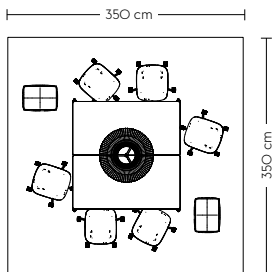

Base Table (B)

Refined

- 2 x Base Table / 160 x 80 cm - Black Laminate/Black ABS/Black with Castors
- 6 x Fiber Side Chair / Swivel Base w. Gas Lift and Castors - Twill Weave 780/Polished Aluminum
- 2 x Echo Pouf / 38 x 52 cm - Vidar 526
- 1 x Strand Pendant Lamp / Closed - Ø60 cm