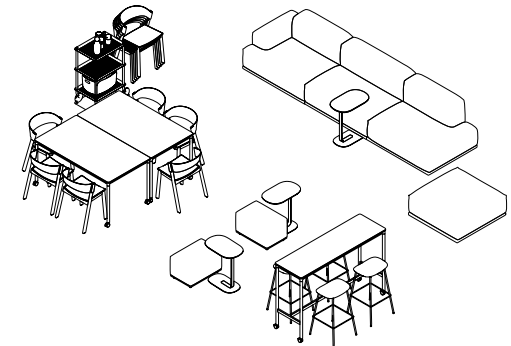

Connect Modular Sofa (F)

Earthy

- 1 x Connect Modular Sofa / Module A - Remix I23
- 1 x Connect Modular Sofa / Module C - Remix I23
- 1 x Connect Modular Sofa / Module G - Remix I23
- 1 x Connect Modular Sofa / Module I - Remix I23
- 2 x Echo Pouf / 42 x 62 cm - Remix I13
- 4 x Fiber Bar Stool / Tube Base - Natural White/White
- 10 x Cover Side Chair/ Refine Cognac / Oak
- 2 x Base Table w. Castors / 140 x 80 cm - Oak Veneer/Plywood/White
- 1 x Base High Table w. Castors / 160 x 50 H: 95 cm - Oak Veneer/Plywood/White
- 3 x Relate Side Table / H: 60,5cm - Solid Oak/Off-White
- 1 x Flow Trolley / 3-layer - Grey
- 1 x Restore Basket - Dusty Green
- 1 x Corky Carafe - Clear
- 2 x Corky Glasses / Tall (set of 4)