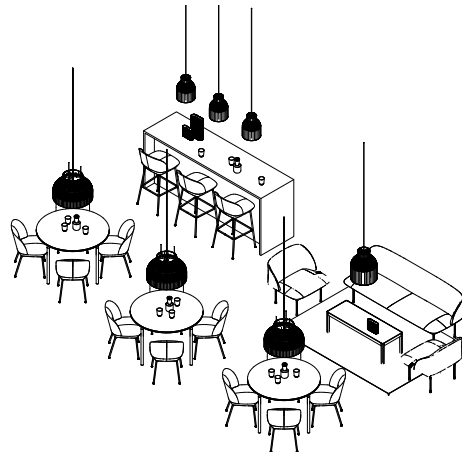

Base Table (H)

Refined

- 3 x Base Round Table / Ø110 Cm - Lacquered Oak Veneer/Plywood/Black
- 12 x Oslo Side Chair - Twill Weave 990/Chrome
- 3 x Oslo Counter Stool - Ocean 32/Chrome
- 1 x Oslo Sofa / 3-Seater - Steelcut Trio 966/Dark Grey
- 2 x Oslo Sofa / 1-Seater - Steelcut Trio 966/Dark Grey
- 1 x Workshop Coffee Table / 120 X 43 cm - Oak
- 3 x Ridge Vase / H16,5, H35 cm - Beige
- 3 x Strand Pendant Lamp / Open - Ø28 cm
- 1 x Strand Pendant Lamp / Open - Ø40 cm
- 3 x Strand Pendant Lamp / Open - Ø60 cm
- 1 x Ply Rug / 170 x 240 cm - Grey
- 4 x Raise Carafe & Glasses - Clear