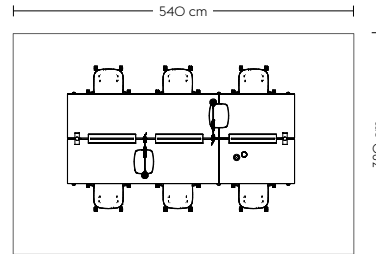

Linear System Table Configuration I (B)

Earthy

- 1 x Linear System Table Config. I – Oak Veneer/Oak
- 3 x Linear System Screen / 75 cm/29.5" - Oak
- 2 x Dedicate Lamp / w. Clamp / L2 - Brown Green
- 2 x Linear System Table Power Outlet
- 2 x Restore Tray – Grey Melange
- 1 x Corky Carafe and Glasses – Clear
- 6 x Fiber Side Chair / Swivel Base W. Castors & Gas Lift
  – Remix 823/Grey