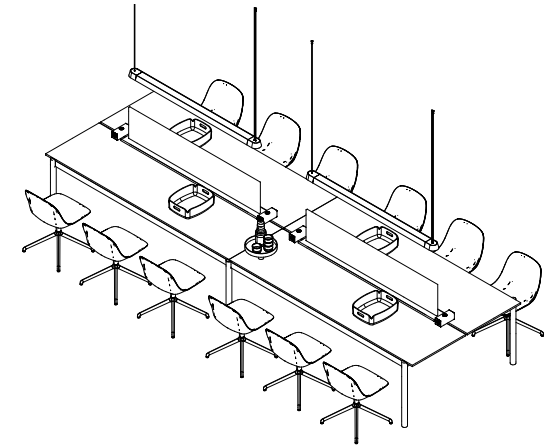

Linear System Table Configuration 2 (D)

Vibrant

- 1 x Linear System Config. 2 – Black Nanolaminate/Oak
- 2 x Linear System Screen / 178 cm/70.1" – Oak
- 2 x Linear Pendant Lamp / 169,2 cm/66.6" – Black
- 4 x Linear System Table Power Outlet
- 4 x Restore Tray – Midnight Blue
- 1 x Platform Tray – Blue-Grey
- 1 x Corky Carafe and Glasses – Grey
- 12 x Fiber Side Chair / Swivel Base W. Return
  – Twill Weave 620/Polished Aluminum