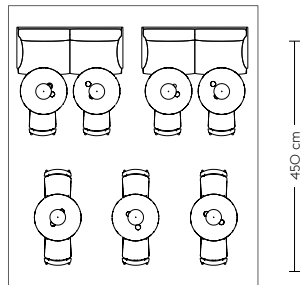

450 cm

- 7 x Soft Café Table / Ø75 H:73 cm - Grey/Grey
- 10 x Loft Chair - Oak/Deep Red
- 1 x Outline Studio Sofa / 170 cm - Vidar 723/Polished Aluminum
- 7 x Ambit Pendant / Ø25 cm - Light Blue
- 2 x Corky Carafe & Glasses - Clear