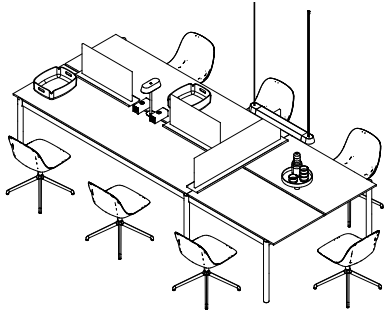

Linear System Table Configuration I (A)

Vibrant

- 1 x Linear System Table Config. I – Oak Veneer/Oak
- 1 x Linear System Screen / 125 cm/49.2" - Oak
- 2 x Linear System Screen / 75 cm/29.5" - Oak
- 1 x Linear Pendant Lamp / 87,2 cm/34.3" – Grey
- 1 x Linear Mounted Lamp / 23,2 cm/9.1" – Grey
- 2 x Linear System Table Power Outlet
- 1 x Platform Tray – Blue-Grey
- 1 x Corky Carafe and Glasses – Clear
- 2 x Restore Tray – Midnight Blue
- 7 x Fiber Side Chair / Swivel base W. Return – Divina 552/Grey