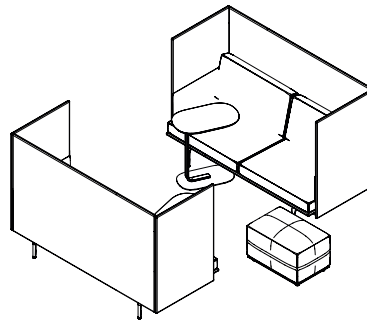

Outline Highback Sofa (B)

Vibrant

- 2 x Outline Highback Sofa 100 cm / 2-Seater - Polished Aluminum Base - Vidar 723
- 2 x Relate Side Table / H60,5 cm - Solid Oak
- 1 x Echo Pouf / 38 x 52 cm - Vidar 542