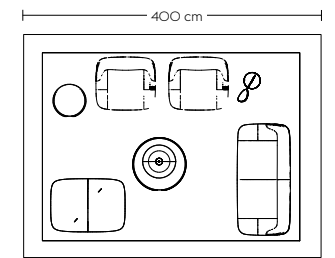

Oslo Sofa Series (C)

Vibrant

- 1 x Oslo Sofa / 2-Seater - Fiord 551/Grey
- 2 x Oslo Sofa / 1-Seater - Fiord 551/Grey
- 1 x Oslo Pouf - Fiord 551/Grey
- 1 x Around Coffee Table / Large - Stained Dark Brown
- 1 x Around Coffee Table / Small - Stained Dark Brown
- 1 x Kink Vase - Sand
- 1 x Leaf Floor Lamp - Black
- 1 x Rime Pendant Lamp / Ø45 cm - Black
- 1 x Ply Rug / 270 x 360 cm - Black & White