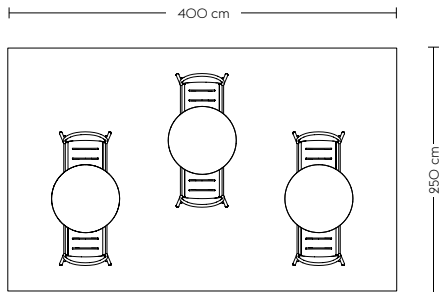

Linear Steel Café Table (C)

Vibrant

— Ready-To-Ship

- 3 x Linear Steel Café Table / Ø70 H105 cm - Pale Blue
- 6 x Linear Steel Bar Stool / 75 cm - Pale Blue