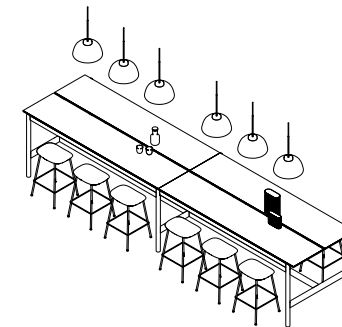

Linear High Table (A)

Earthy

12 x Fiber Counter Stool w/backrest / Tube base black / Refine Cognac Leather
1 x Linear System High Table / Configuration 2 - W: 110 cm / 43.3" - H: 95 cm / 37.4" - Oak Veneer/Oak
6 x Two Layer Pendant / Olive
1 x Ridge Vase / H 16,5 cm / 6.7" - White Frosted Glass
1 x Raise Carafe / Clear
2 x Raise Glasses / Clear
1 x Ridge Vase / H 35 cm - White Frosted Glass