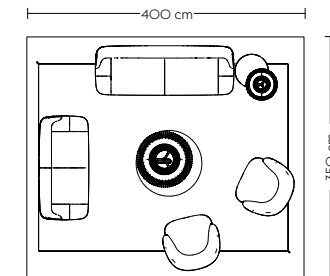

Oslo Sofa Series (E)

Earthy

- 1 x Oslo Sofa / 3-Seater - Vidar 146/Chrome
- 1 x Oslo Sofa / 2-Seater / Fiord 422/Chrome
- 2 x Oslo Lounge Chair / Swivel Base - Vidar 772/Grey
- 1 x Soft Side Table / Ø48 H40 cm - Solid Oak/Grey
- 1 x Soft Coffee Table / Ø95 H42 cm - Solid Oak/Grey
- 1 x Strand Pendant Lamp / Closed - Ø45 cm
- 1 x Strand Pendant Lamp / Closed - Ø60 cm
- 1 x Ridge Vase / 16,5cm - Off-White
- 1 x Ply Rug / 270 x 360 cm - Off-White