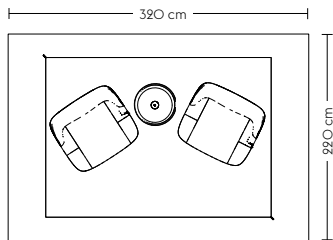

Oslo Sofa Series (A)

Vibrant

- 2 x Oslo Sofa / 1-Seater - Vidare 472/Grey
- 1 x Around Coffee Table / Small - Light Blue
- 1 x Kink Vas - Sand
- 1 x Rime Pendant Lamp / Ø37 cm - White
- 1 x Ply Rug / 170 x 240 cm - Dark grey