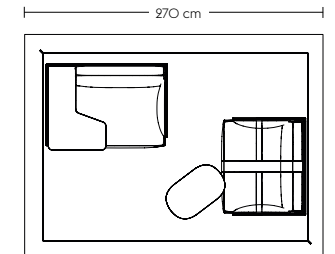

Outline Highback Work (A)

Earthy

- 1 x Outline Highback Work 100 cm / 1-Seater / Left - Black Base - Twill weave 530
- 1 x Outline Highback Sofa 100 cm / 1-Seater - Black Base - Twill weave 230
- 1 x Relate Side Table / H60,5 cm - Solid Oak
- 1 x Ply Rug / 170 x 240 cm - Off-White