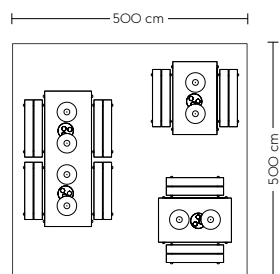

Linear Wood Table (B)

Earthy

— Ready-To-Ship

- 1 x Linear Wood Table / 260 x 90 cm - Oak
- 4 x Linear Wood Bench / 110 x 34 cm - Oak
- 2 x Linear Wood Table / 140 x 85 cm - Oak
- 4 x Linear Wood Bench / 110 x 34 cm - Oak
- 4 x Platform Tray - Blue-Grey
- 18 x Corky Glasses - Clear
- 8 x Two-Layer Pendant Lamp - Olive