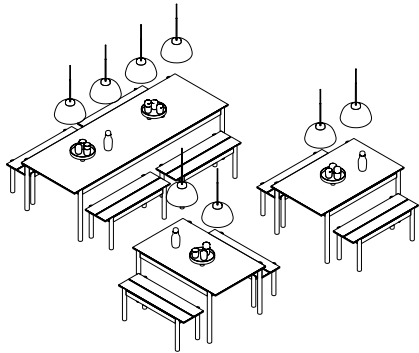

Linear Wood Table (B)

Earthy

— Ready-To-Ship

- 1 x Linear Wood Table / 260 x 90 cm - Oak
- 4 x Linear Wood Bench / 110 x 34 cm - Oak
- 2 x Linear Wood Table / 140 x 85 cm - Oak
- 4 x Linear Wood Bench / 110 x 34 cm - Oak
- 4 x Platform Tray - Blue Grey
- 18 x Corky Glasses - Clear
- 8 x Two-Layer Pendant Lamp - Olive