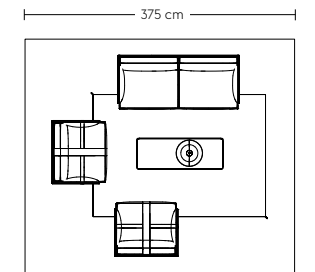

Outline Highback Sofa (I)

Refined

- 1 x Outline Highback Sofa 100 cm / 2-Seater
  - Black Base - Steelcut 935
- 1 x Outline Highback Sofa 100 cm / 1-Seater
  - Black Base - Easy Leather 298
- 1 x Outline Highback Sofa 100 cm / 1-Seater
  - Black Base - Twill Weave 990
- 1 x Workshop Coffee Table / 120 x 43 cm - Oak
- 1 x Rime Pendant Lamp / Ø45 cm - Black
- 1 x Ply Rug / 240 x 170 cm - Dark Grey