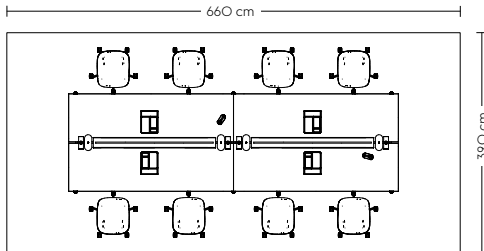

Linear System Table Configuration 2 (F)

Refined

- 1 x Linear Table System Config. 2 - Oak Veneer/Oak
- 2 x Linear System Screen / 178 cm/70.1" - Oak
- 4 x Linear Mounted Lamp / 23,2 cm/9.1" - Black
- 4 x Linear System Table Power Outlet
- 4 x Arrange Desktop Config. 1 - Grey
- 2 x Tub Jug - Pale Blue
- 8 x Fiber Side Chair / Swivel Base W. Castors & Gas Lift
  - Twill Weave 780/Chrome