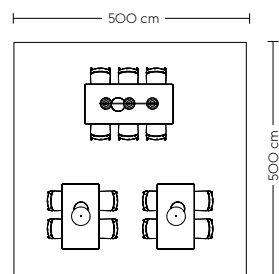

Base Table (E)

Earthy

— Ready-To-Ship

- 2 x Base Table / 140 x 80 cm - Lacquered Oak Veneer/Plywood/White
- 1 x Base High Table / 190 x 85 H: 105 cm - Lacquered Oak Veneer/Plywood/White
- 8 x Loft Chair - Oak/Dusty Green
- 6 x Loft Bar Stool - Oak/Grey
- 3 x Platform Tray - Grey
- 2 x Ambit Pendant Lamp / Ø40 cm - Taupe
- 1 x Ambit Rail Lamp - Taupe