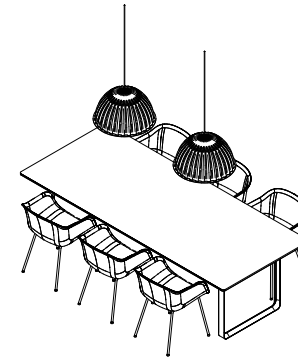

70/70 Table (L)

Refined

— Sustainable Initiatives

- 1 x 70/70 Table / 255 x 108 cm - Solid Smoked Oak/Black -- FSC™
- 6 x Fiber Armchair / Tube base - Black/Anthracite Black **
  -- 100% recycled plastic reinforced with strength-improving additives and mixed with up to 25% FSC™- certified (FSC-CO28824) wood fibers.
- 2 x Under The Bell Pendant Lamp / Ø55 cm - Black
  -- 41% recycled plastic