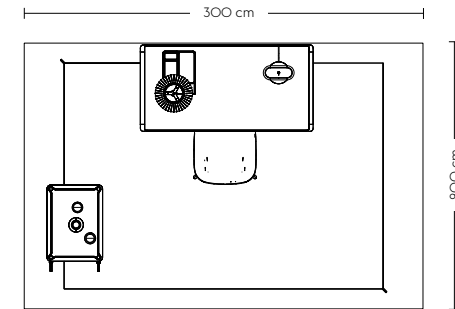

Workshop Table (B)

Earthy

- I x Workshop Table / 130 x 65 cm - Warm Grey Linoleum/Oak
- I x Fiber Side Chair / Swivel Base - Refine Leather Beige/Chrome
- I x Flow Trolley / 2-Layer - Grey
- I x Linear Table Lamp - Grey
- I x Strand Pendant / Open - Ø28 cm
- I x Arrange Desktop Series / Config. 01 - Grey
- I x Raise Carafe & Glasses - Burnt Orange
- I x Ply Rug / 170 x 240 cm - Black/White