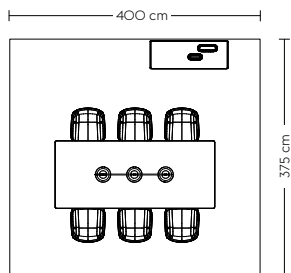

70/70 Table (D)

Vibrant

- 1 x 70/70 Table / 255 x 108 cm - Oak/Grey
- 6 x Fiber Armchair / Swivel Base - Divina 552/Grey
- 1 x Enfold Sideboard / Low - Oak/Grey
- 1 x Ridge Vase / 48,5 cm - Off-White
- 1 x Ridge Vase / 35 cm - Off-White
- 1 x Ambit Rail Lamp - Taupe