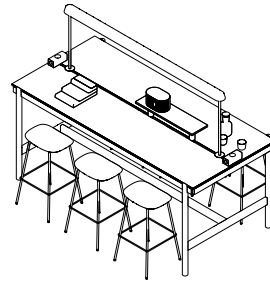

Base Table (G)

Vibrant

- 4 x Base Table / 250 x 90 cm - White Laminate/White ABS/White
- 16 x Fiber Side Chair / Tube Base - Remix 823/Chrome
- 4 x Linear Pendant Lamp - Grey

Linear High Table (B)

Earthy

- 6 x Fiber Bar Stool w/backrest / Tube base grey / Steelcut Quartet 644 (M20)
- 1 x Linear System High Table / W: 110 cm / 43.3" - H: 105 cm / 41.4" - Oak Veneer/Oak
- 1 x Linear System Tray / 75 cm / 29.5" - Oak
- 1 x Linear Mounted Lamp / 209,2 cm / 82.4" - Grey
- 2 x Linear Power Outlet / Grey
- 1 x Ridge Planter / H: 13 CM / 5.1" - Moss Green
- 1 x Arrange Desktop Series / Configuration 2 - Multi Colored
- 1 x Raise Carafe / Burnt Orange
- 1 x Raise Glasses / Burnt Orange