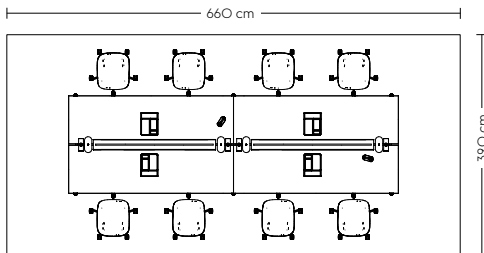

Linear System Table Configuration 2 (F)

Refined

- 1 x Linear Table System Config. 2 - Oak Veneer/Oak
- 2 x Linear System Screen / 178 cm/70.1" - Oak
- 4 x Linear Mounted Lamp / 23,2 cm/9.1" - Black
- 4 x Linear System Table Power Outlet
- 4 x Arrange Desktop Config. 1 - Grey
- 2 x Tub Jug - Pale Blue
- 8 x Fiber Side Chair / Swivel Base W. Castors & Gas Lift
  - Twill Weave 780/Chrome