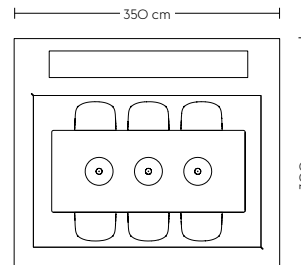

70/70 Table (K)

Refined

— Ready-To-Ship

- 1 x 70/70 Table / 255 x 108 cm - Solid Oak/Black
- 6 x Fiber Armchair / Swivel Base - Cognac Refine Leather/Anthracite Black
- 3 x Rime Pendant Lamp / Ø37 cm - Black
- 1 x Ply Rug / 200 x 300 cm - Black & White
- 1 x Stacked Storage System / Office Storage - Configuration 2 - Oak