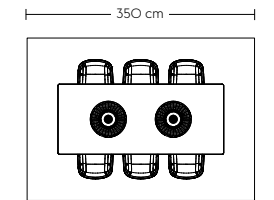

70/70 Table (L)

Refined

— Sustainable Initiatives

- 1 x 70/70 Table / 255 x 108 cm - Solid Smoked Oak/Black -- FSC™
- 6 x Fiber Armchair / Tube base - Black/Anthracite Black **
  -- 100% recycled plastic reinforced with strength-improving additives and mixed with up to 25% FSC™- certified (FSC-CO28824) wood fibers.
- 2 x Under The Bell Pendant Lamp / Ø55 cm - Black
  -- 41% recycled plastic