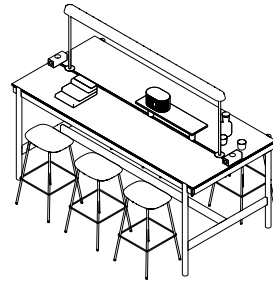

Base Table (G)

Vibrant

- 4 x Base Table / 250 x 90 cm - White Laminate/White ABS/White
- 16 x Fiber Side Chair / Tube Base - Remix 823/Chrome
- 4 x Linear Pendant Lamp - Grey

Linear High Table (B)

Earthy

- 6 x Fiber Bar Stool w/backrest / Tube base grey / Steelcut Quartet 644 (M20)
- 1 x Linear System High Table / W: 110 cm / 43.3" - H: 105 cm / 41.4" - Oak Veneer/Oak
- 1 x Linear System Tray / 75 cm / 29.5" - Oak
- 1 x Linear Mounted Lamp / 209,2 cm / 82.4" - Grey
- 2 x Linear Power Outlet / Grey
- 1 x Ridge Planter / H: 13 CM / 5.1" - Moss Green
- 1 x Arrange Desktop Series / Configuration 2 - Multi Colored
- 1 x Raise Carafe / Burnt Orange
- 1 x Raise Glasses / Burnt Orange