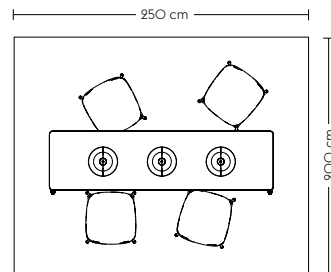

Base High Table (D)

Refined

- 1 x Base High Table / 190 x 50 H: 95 cm - Lacquered Oak Veneer/Plywood/Black with Castors
- 4 x Fiber Counter Stool / Tube Base - With Backrest - Refine Leather Cognac/Anthracite Black
- 3 x Rime Pendant Lamp / Ø25 cm - Orange