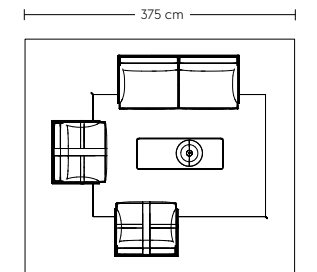

Outline Highback Sofa (I)

Refined

- 1 x Outline Highback Sofa 100 cm / 2-Seater
  - Black Base - Steelcut 935
- 1 x Outline Highback Sofa 100 cm / 1-Seater
  - Black Base - Easy Leather 298
- 1 x Outline Highback Sofa 100 cm / 1-Seater
  - Black Base - Twill Weave 990
- 1 x Workshop Coffee Table / 120 x 43 cm - Oak
- 1 x Rime Pendant Lamp / Ø45 cm - Black
- 1 x Ply Rug / 240 x 170 cm - Dark Grey