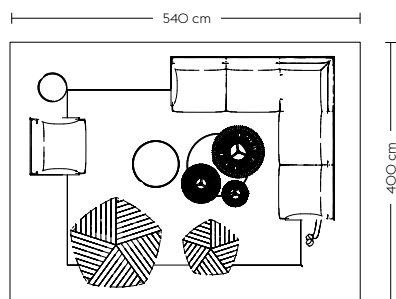

Outline Sofa Series (C)

Refined

- 1 x Outline Corner Sofa / Black Base - Twill weave 990
- 1 x Outline Chair / Black Base - Refine Leather - Cognac
- 1 x Around Coffee Table / Extra Large - Stained Dark Brown
- 1 x Around Coffee Table / Large - Dark Green
- 1 x Around Coffee Table / Small - Stained Dark Brown
- 1 x Kink Vase - Light Blue
- 1 x Five Pouf / Large - Remix 933
- 1 x Five Pouf / Extra Large - Remix 933
- 1 x Post Floor Lamp - Black
- 1 x Strand Pendant Lamp / Closed - Ø80 cm
- 1 x Strand Pendant Lamp / Open - Ø60 cm
- 1 x Strand Pendant Lamp / Open - Ø40 cm
- 1 x Ply Rug / 270 x 360 cm - Black/White