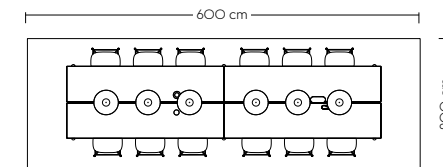

Linear High Table (A)

Earthy

12 x Fiber Counter Stool w/backrest / Tube base black / Refine Cognac Leather
1 x Linear System High Table / Configuration 2 - W: 110 cm / 43.3" - H: 95 cm / 37.4" - Oak Veneer/Oak
6 x Two Layer Pendant / Olive
1 x Ridge Vase / H 16,5 cm / 6.7" - White Frosted Glass
1 x Raise Carafe / Clear
2 x Raise Glasses / Clear
1 x Ridge Vase / H 35 cm - White Frosted Glass