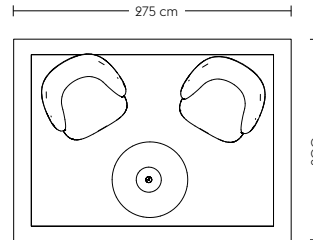

Oslo Sofa Series (F)

Refined

- 2 x Oslo Lounge Chair / Tube Base - Twill Weave 990/Black
- 1 x Soft Coffee Table / Ø75 H42 cm - Dark Oiled Oak / Black
- 1 x Rime Pendant Lamp / Ø25 cm - Black
- 1 x Pebble Rug / 170 x 240 cm - Light Grey