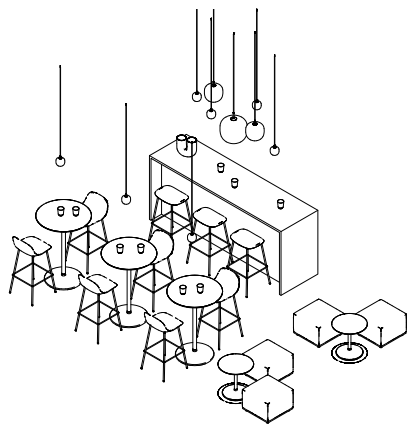

Soft Café Table (C)

Refined

- 6 x Fiber Barstool / Tube Base - W. Backrest – Refine Leather Cognac/Anthracite Black
- 3 x Fiber Counter Stool / Tube Base – Refine Leather Black/Anthracite Black
- 4 x Echo Pouf / 52 x 52 cm - Remix 842, Remix 733, Vidar 956, Vidar 554
- 3 x Soft Café Table / Ø75 H: 105 cm - Black/Black
- 2 x Soft Side Table / Ø48 H48cm – Black Nanolaminate/Black
- 10 x Rime Pendant / Ø12, Ø25, Ø37 - Black
- 1 x Kink Vase - Light Blue
- 9 x Raise Glasses - Clear