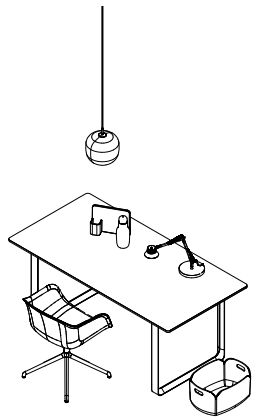

70/70 Table (A)

Refined

— Ready-To-Ship

- I x 70/70 TABLE / 170 x 85 cm - Oak Veneer/Plywood/Black
- I x Fiber Armchair / Swivel Base - Refine Leather
  Cognac/Anthracite Black
- I x Pin Board - Cork
- I x Corky Carafe - Clear
- I x Restore Basket - Midnight Blue
- I x Dedicate Table Lamp / S2 - Black
- I x Rime Pendant Lamp / Ø25 cm - Black