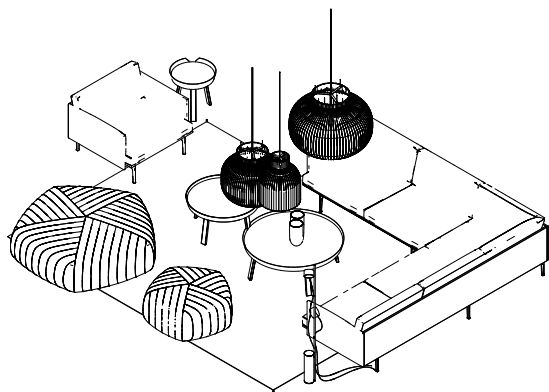

Outline Sofa Series (C)

Refined

- 1 x Outline Corner Sofa / Black Base - Twill weave 990
- 1 x Outline Chair / Black Base - Refine Leather - Cognac
- 1 x Around Coffee Table / Extra Large - Stained Dark Brown
- 1 x Around Coffee Table / Large - Dark Green
- 1 x Around Coffee Table / Small - Stained Dark Brown
- 1 x Kink Vase - Light Blue
- 1 x Five Pouf / Large - Remix 933
- 1 x Five Pouf / Extra Large - Remix 933
- 1 x Post Floor Lamp - Black
- 1 x Strand Pendant Lamp / Closed - Ø80 cm
- 1 x Strand Pendant Lamp / Open - Ø60 cm
- 1 x Strand Pendant Lamp / Open - Ø40 cm
- 1 x Ply Rug / 270 x 360 cm - Black/White