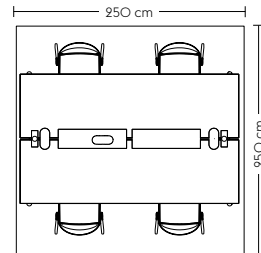

Linear System Table (B)

Earthy

- 1 x Linear System Table – Oak Veneer/Oak
- 1 x Linear System Tray / 75 cm / 29.5" - Oak
- 2 x Linear Table Lamp / 23,2 cm/9.1" – Grey
- 2 x Linear System Table Power Outlet
- 1 x Ridge Vase / H: 35 CM / 13.8" - White Frosted Glass
- 4 x Cover Side Chair – Remix 933/Green