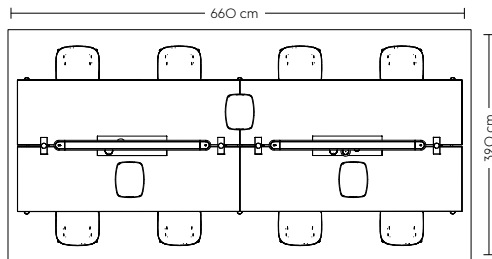

Linear System Table Configuration 2 (A)

Vibrant

- 1 x Linear System Table Config. 2 – Black Nanolaminate/Oak
- 2 x Linear System Tray / 75 cm / 29.5" - Oak
- 2 x Linear Pendant Lamp / 169,2 cm/66.6" – Black
- 4 x Linear System Table Power Outlet
- 3 x Restore Tray – Midnight Blue
- 2 x Corky Carafe and Glasses – Grey
- 8 x Fiber Side Chair / Wood Base – Remix 823/Oak