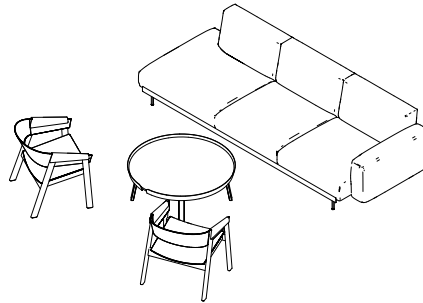

In Situ Modular Sofa (B)

Earthy

- Sustainable Initiatives
- Ready-To-Ship

- 1 x In Situ Modular Sofa / 3-Seater - Configuration 2 - Clay 12 -- FCS™
- 2 x Cover Lounge Chair - Oak -- GreenTag, VOC & water-based lacquer
- 1 x Around Coffee Table / Extra Large - Dusty Green -- FSC™, GreenTag, VOC & water-based lacquer