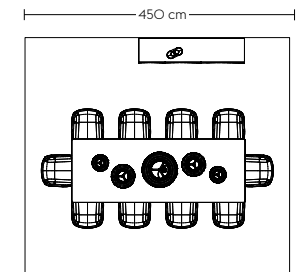

70/70 Table (F)

Refined

— Ready-To-Ship

- 1 x 70/70 TABLE / 295 x 108 cm - Black Linoleum/Plywood/Black
- 10 x Fiber Armchair / Swivel Base - Refined Leather Cognac/Anthracite Black
- 1 x Reflect Sideboard - Oak
- 1 x Kink Vase - Light Blue
- 4 x Corky Glasses - Clear
- 1 x Platform Tray - Blue-Grey
- 1 x Strand Pendant Lamp / Open - Ø60 cm
- 2 x Strand Pendant Lamp / Open - Ø40 cm
- 2 x Strand Pendant Lamp / Open - Ø28 cm