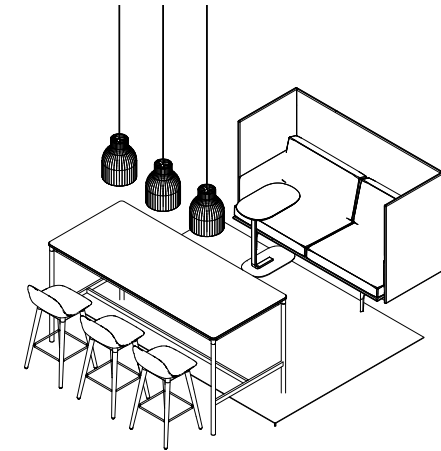

Base High Table (C)

Earthy

- 1 x Base High Table / 190 x 85 H: 105 cm - White Laminate/Plywood/White
- 3 x Fiber Bar Stool / Wood Base - With Backrest - Refine Leather Cognac/Oak
- 1 x Outline Highback Sofa 100 cm / 2-Seater - Black Base - Divina I54
- 1 x Relate Side Table / H: 60,5 cm - Solid Oak/Off-White
- 3 x Strand Pendant Lamp / Open - Ø28 cm
- 1 x Ply Rug / 240 x 170 cm - Black/White