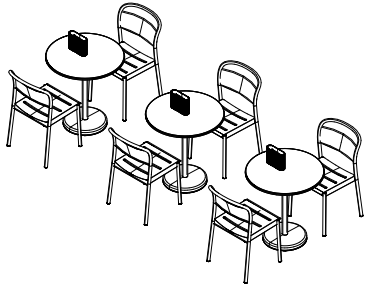

OUTDOOR

MUUTO

Linear Steel Café Table (B)

Earthy

— Ready-To-Ship

- 3 x Linear Steel Café Table / Ø70 cm - Grey
- 6 x Linear Steel Side Chair - Grey
- 3 x Ridge Vase / 16,5 cm - Off-White

Linear Steel Table (A)