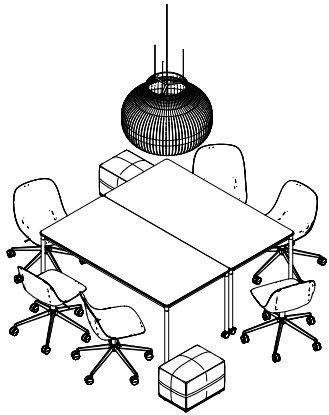

Base Table (B)

Refined

- 2 x Base Table / 160 x 80 cm - Black Laminate/Black ABS/Black with Castors
- 6 x Fiber Side Chair / Swivel Base w. Gas Lift and Castors - Twill Weave 780/Polished Aluminum
- 2 x Echo Pouf / 38 x 52 cm - Vidar 526
- 1 x Strand Pendant Lamp / Closed - Ø60 cm