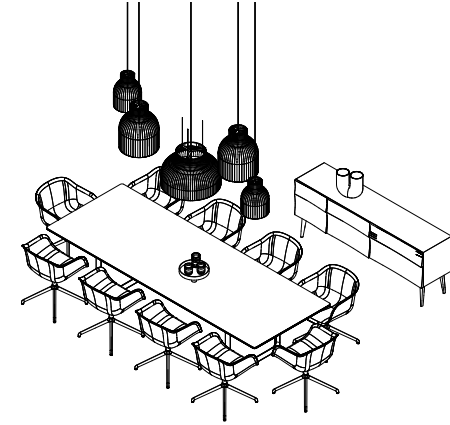

70/70 Table (F)

Refined

— Ready-To-Ship

- 1 x 70/70 TABLE / 295 x 108 cm - Black Linoleum/Plywood/Black
- 10 x Fiber Armchair / Swivel Base - Refined Leather Cognac/Anthracite Black
- 1 x Reflect Sideboard - Oak
- 1 x Kink Vase - Light Blue
- 4 x Corky Glasses - Clear
- 1 x Platform Tray - Blue-Grey
- 1 x Strand Pendant Lamp / Open - Ø60 cm
- 2 x Strand Pendant Lamp / Open - Ø40 cm
- 2 x Strand Pendant Lamp / Open - Ø28 cm