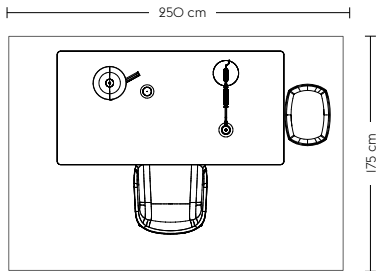

70/70 Table (A)

Refined

— Ready-To-Ship

- I x 70/70 TABLE / 170 x 85 cm - Oak Veneer/Plywood/Black
- I x Fiber Armchair / Swivel Base - Refine Leather
  Cognac/Anthracite Black
- I x Pin Board - Cork
- I x Corky Carafe - Clear
- I x Restore Basket - Midnight Blue
- I x Dedicate Table Lamp / S2 - Black
- I x Rime Pendant Lamp / Ø25 cm - Black