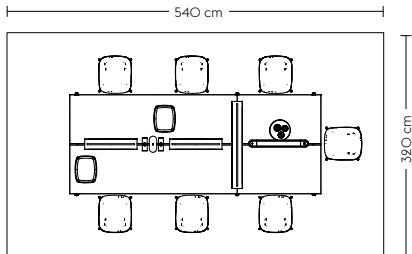

Linear System Table Configuration I (A)

Vibrant

- 1 x Linear System Table Config. I – Oak Veneer/Oak
- 1 x Linear System Screen / 125 cm/49.2" - Oak
- 2 x Linear System Screen / 75 cm/29.5" - Oak
- 1 x Linear Pendant Lamp / 87,2 cm/34.3" – Grey
- 1 x Linear Mounted Lamp / 23,2 cm/9.1" – Grey
- 2 x Linear System Table Power Outlet
- 1 x Platform Tray – Blue-Grey
- 1 x Corky Carafe and Glasses – Clear
- 2 x Restore Tray – Midnight Blue
- 7 x Fiber Side Chair / Swivel base W. Return – Divina 552/Grey