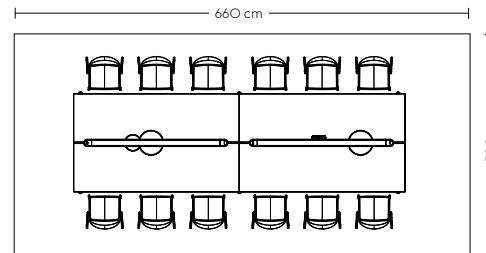

Linear System Table Configuration 2 (B)

Earthy

— Ready-To-Ship

- 1 x Linear System Table Config. 2 – Oak Veneer/Oak
- 2 x Linear System Tray / Ø36 cm/14.2" - Oak
- 1 x Linear System Tray / Ø24 cm/9.5" - Oak
- 2 x Linear Mounted Lamp / 209,2 cm/82.4" – Grey
- 2 x Ridge Vase / 16,5 cm - Terracotta
- 12 x Cover Side Chair – Refine Cognac Leather/Oak