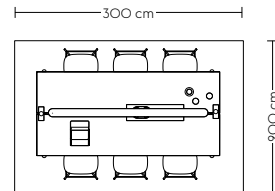

Base Table (G)

Vibrant

- 4 x Base Table / 250 x 90 cm - White Laminate/White ABS/White
- 16 x Fiber Side Chair / Tube Base - Remix 823/Chrome
- 4 x Linear Pendant Lamp - Grey

Linear High Table (B)

Earthy

- 6 x Fiber Bar Stool w/backrest / Tube base grey / Steelcut Quartet 644 (M20)
- 1 x Linear System High Table / W: 110 cm / 43.3" - H: 105 cm / 41.4" - Oak Veneer/Oak
- 1 x Linear System Tray / 75 cm / 29.5" - Oak
- 1 x Linear Mounted Lamp / 209,2 cm / 82.4" - Grey
- 2 x Linear Power Outlet / Grey
- 1 x Ridge Planter / H: 13 CM / 5.1" - Moss Green
- 1 x Arrange Desktop Series / Configuration 2 - Multi Colored
- 1 x Raise Carafe / Burnt Orange
- 1 x Raise Glasses / Burnt Orange