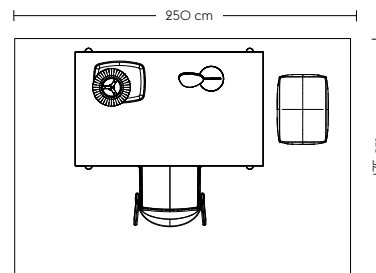

Linear Wood Table (A)

Earthy

- I x Linear Wood Table / 140 x 85 cm - Oak
- I x Cover Side Chair - Remix 113/Dark Beige
- I x Echo Pouf / 52 x 28 cm - Remix 823
- I x Restore Tray - Grey
- I x Leaf Table Lamp - Dark Green
- I x Strand Pendant Lamp / Open - Ø28 cm