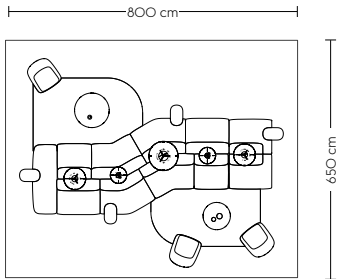

Connect Modular Sofa (J)

Vibrant

- 1 x Connect Modular Sofa / Module (N) - Steelcut Trio 946
- 1 x Connect Modular Sofa / Module (A) - Steelcut Trio 946
- 1 x Connect Modular Sofa / Module (B) - Steelcut Trio 946
- 2 x Connect Modular Sofa / Module (C) - Steelcut Trio 946
- 2 x Connect Modular Sofa / Module (D) - Steelcut Trio 946
- 2 x Connect Modular Sofa / Module (L) - Steelcut Trio 946
- 2 x Connect Modular Sofa / Module (M) - Steelcut Trio 946
- 4 x Relate Side Table / H:60,5 cm - Blue-Grey
- 3 x Fiber Lounge Armchair / Tube Base / Anthracite Black Base - Acca 191
- 1 x Soft Coffee Table / Ø75 H: 42 cm - Black/Black
- 1 x Soft Coffee Table / Ø95 H: 42 cm - Black/Black
- 2 x Strand Pendant Lamp / Closed - Ø45 cm
- 2 x Strand Pendant Lamp / Closed - Ø60 cm
- 1 x Strand Pendant Lamp / Closed - Ø80 cm
- 2 x Relevo Rug / 200x300 cm - Off-White
- 2 x Silent Vase / Ø11 cm - Dark Green
- 1 x Silent Vase / Ø15 cm - Dark Green