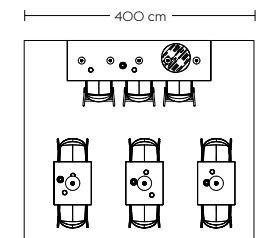

Still Café Table (G)

Refined

— Ready-To-Ship

- 3 x Still Café Table / 65 X 75 H73 cm - Black Nanolaminate/Anthracite Black
- 6 x Cover Armchair - Stained Dark Brown
- 3 x Cover Counter Stool – Refine Leather Black /Black
- 8 x Rime Pendant / Ø12, Ø25 cm - Orange
- 4 x Raise Carafe & Glasses - Indigo
- 1 x Wave Tray