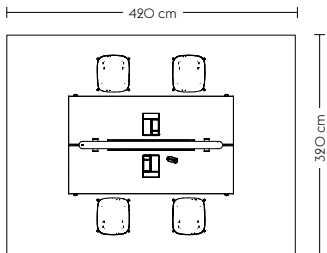

Linear System Table (A)

Vibrant

- 1 x Linear System Table – Oak Veneer/Oak
- 1 x Linear System Screen / 178 cm/70.1" - Oak
- 1 x Linear Mounted Lamp / 209,2 cm/82.4" – Grey
- 2 x Linear System Table Power Outlet
- 1 x Tub Jug – Pale Blue
- 2 x Arrange Desktop Series, Config. I – Grey
- 4 x Fiber Side Chair / Swivel Base W.O Return – Balder 432/White