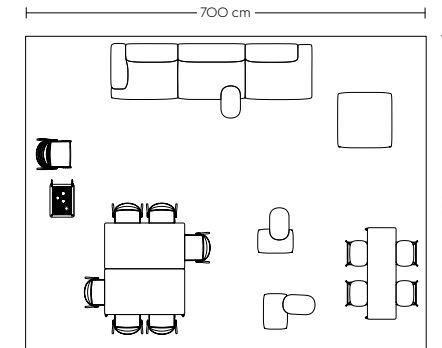

Connect Modular Sofa (F)

Earthy

- 1 x Connect Modular Sofa / Module A - Remix I23
- 1 x Connect Modular Sofa / Module C - Remix I23
- 1 x Connect Modular Sofa / Module G - Remix I23
- 1 x Connect Modular Sofa / Module I - Remix I23
- 2 x Echo Pouf / 42 x 62 cm - Remix I13
- 4 x Fiber Bar Stool / Tube Base - Natural White/White
- 10 x Cover Side Chair/ Refine Cognac / Oak
- 2 x Base Table w. Castors / 140 x 80 cm - Oak Veneer/Plywood/White
- 1 x Base High Table w. Castors / 160 x 50 H: 95 cm - Oak Veneer/Plywood/White
- 3 x Relate Side Table / H: 60,5cm - Solid Oak/Off-White
- 1 x Flow Trolley / 3-layer - Grey
- 1 x Restore Basket - Dusty Green
- 1 x Corky Carafe - Clear
- 2 x Corky Glasses / Tall (set of 4)