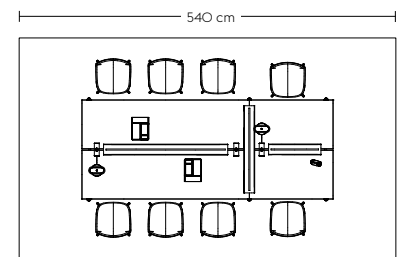

Linear System Table Configuration I (C)

Refined

- 1 x Linear System Table Config. I
  – Black Nanolaminate/Black ABS/Black
- 1 x Linear System Screen / 178 cm/70.1" - Black
- 1 x Linear System Screen / 125 cm/49.2" - Black
- 1 x Linear System Screen / 75 cm/29.5" - Black
- 1 x Linear Table Lamp / 23,2 cm/9.1" – Black
- 3 x Linear System Table Power Outlet
- 2 x Arrange Desktop – Multi Colored, Config. 2
- 1 x Tub Jug – Pale Blue
- 8 x Visu Wide Chair / Swivel Base W. Return
  – Refine Cognac Leather/Black