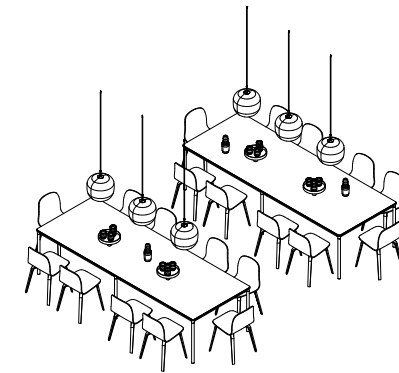

Base Table (F)

Refined

- 2 x Base Table / 300 x 110 cm - Lacquered Oak Veneer/Plywood/Black
- 20 x Visu Chair / Wood Base - Midnight Blue
- 4 x Platform Tray - Blue-Grey
- 16 x Corky Glasses - Clear
- 6 x Rime Pendant Lamp / Ø25 cm - Black