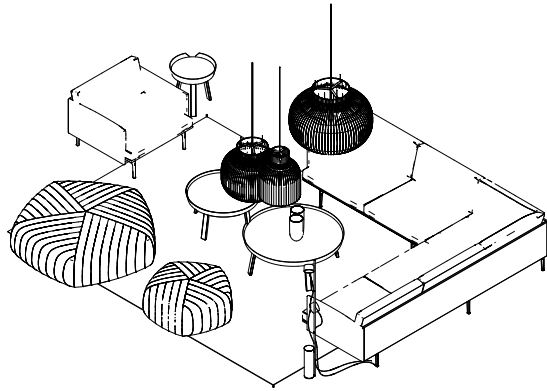

Outline Sofa Series (C)

Refined

- 1 x Outline Corner Sofa / Black Base - Twill weave 990
- 1 x Outline Chair / Black Base - Refine Leather - Cognac
- 1 x Around Coffee Table / Extra Large - Stained Dark Brown
- 1 x Around Coffee Table / Large - Dark Green
- 1 x Around Coffee Table / Small - Stained Dark Brown
- 1 x Kink Vase - Light Blue
- 1 x Five Pouf / Large - Remix 933
- 1 x Five Pouf / Extra Large - Remix 933
- 1 x Post Floor Lamp - Black
- 1 x Strand Pendant Lamp / Closed - Ø80 cm
- 1 x Strand Pendant Lamp / Open - Ø60 cm
- 1 x Strand Pendant Lamp / Open - Ø40 cm
- 1 x Ply Rug / 270 x 360 cm - Black/White