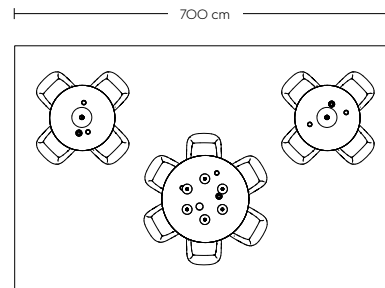

Midst Table (A)

Refined

— Ready-To-Ship

- 14 x Fiber Soft Armchair - Ecriture 240/Grey
- 2 x Midst Table / Ø120 cm - Dark Oiled Oak/Black
- 1 x Midst Table / Ø160 cm - Dark Oiled Oak/Black
- 2 x Rime Pendant Lamp / Ø37 cm - Deep Red
- 6 x Rime Pendant Lamp / Ø18 cm - Deep Red
- 3 x Ease Portable Lamp - Grey
- 3 x Raise Carafe - Clear
- 4 x Raise Glasses / 30 cl - Clear (set of 2)