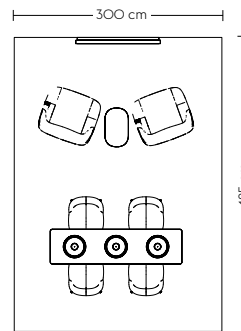

Base High Table (E)

Vibrant

- 1 x Base High Table / 190 x 50 H: 95 cm - White Laminate/White ABS/White
- 4 x Oslo Counter Stool - Ocean 50/Chrome
- 3 x Unfold Pendant Lamp - Light Grey
- 2 x Oslo Sofa / I-Seater - Vidar 772/Chrome
- 1 x Relate Side Table / H: 60,5 cm - Blue-Grey