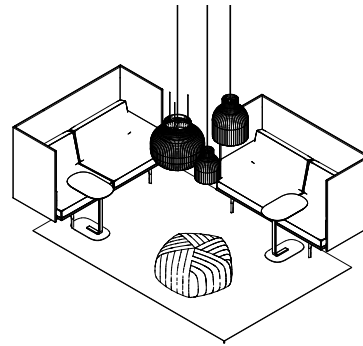

Outline Highback Sofa (H)

Earthy

- 1 x Outline Highback Sofa 100 cm / 2-Seater
  - Black Base - Fiord 961
- 1 x Outline Highback Sofa 100 cm / 2-Seater
  - Black Base - Vidar 723
- 2 x Relate Side Table / H: 60,5 cm - Oak Laminate/Off-White
- 1 x Five Pouf / Large - Remix 933
- 1 x Strand Pendant Lamp / Open - Ø60 cm
- 1 x Strand Pendant Lamp / Open - Ø40 cm
- 1 x Strand Pendant Lamp / Open - Ø28 cm
- 1 x Ply Rug / 200 x 300 cm - Black/White