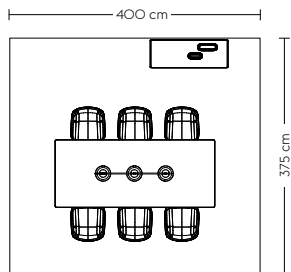

70/70 Table (D)

Vibrant

- 1 x 70/70 Table / 255 x 108 cm - Oak/Grey
- 6 x Fiber Armchair / Swivel Base - Divina 552/Grey
- 1 x Enfold Sideboard / Low - Oak/Grey
- 1 x Ridge Vase / 48,5 cm - Off-White
- 1 x Ridge Vase / 35 cm - Off-White
- 1 x Ambit Rail Lamp - Taupe