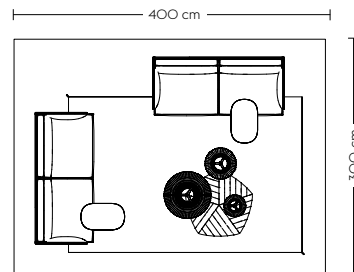

Outline Highback Sofa (H)

Earthy

- 1 x Outline Highback Sofa 100 cm / 2-Seater
  - Black Base - Fiord 961
- 1 x Outline Highback Sofa 100 cm / 2-Seater
  - Black Base - Vidar 723
- 2 x Relate Side Table / H: 60,5 cm - Oak Laminate/Off-White
- 1 x Five Pouf / Large - Remix 933
- 1 x Strand Pendant Lamp / Open - Ø60 cm
- 1 x Strand Pendant Lamp / Open - Ø40 cm
- 1 x Strand Pendant Lamp / Open - Ø28 cm
- 1 x Ply Rug / 200 x 300 cm - Black/White