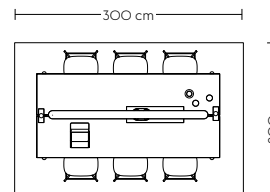

Base Table (G)

Vibrant

- 4 x Base Table / 250 x 90 cm - White Laminate/White ABS/White
- 16 x Fiber Side Chair / Tube Base - Remix 823/Chrome
- 4 x Linear Pendant Lamp - Grey

Linear High Table (B)

Earthy

- 6 x Fiber Bar Stool w/backrest / Tube base grey / Steelcut Quartet 644 (M20)
- 1 x Linear System High Table / W: 110 cm / 43.3" - H: 105 cm / 41.4" - Oak Veneer/Oak
- 1 x Linear System Tray / 75 cm / 29.5" - Oak
- 1 x Linear Mounted Lamp / 209,2 cm / 82.4" - Grey
- 2 x Linear Power Outlet / Grey
- 1 x Ridge Planter / H: 13 CM / 5.1" - Moss Green
- 1 x Arrange Desktop Series / Configuration 2 - Multi Colored
- 1 x Raise Carafe / Burnt Orange
- 1 x Raise Glasses / Burnt Orange