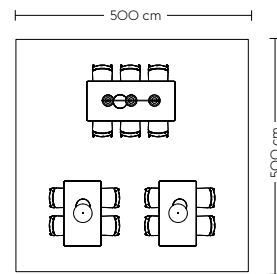

Base Table (E)

Earthy

— Ready-To-Ship

- 2 x Base Table / 140 x 80 cm - Lacquered Oak Veneer/Plywood/White
- 1 x Base High Table / 190 x 85 H: 105 cm - Lacquered Oak Veneer/Plywood/White
- 8 x Loft Chair - Oak/Dusty Green
- 6 x Loft Bar Stool - Oak/Grey
- 3 x Platform Tray - Grey
- 2 x Ambit Pendant Lamp / Ø40 cm - Taupe
- 1 x Ambit Rail Lamp - Taupe