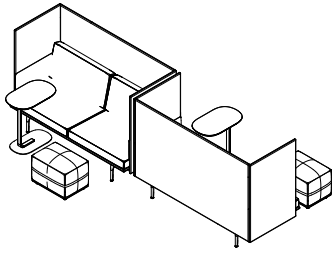

Outline Highback Sofa (G)

Vibrant

- 2 x Outline Highback Sofa 100 cm / 2-Seater
  - Polished Aluminum Base - Vidar 733
- 2 x Relate Side Table / H: 60,5 cm - Off-White
- 1 x Echo Pouf / 38 x 52 cm - Vidar 526
- 1 x Echo Pouf / 38 x 52 cm - Remix 823