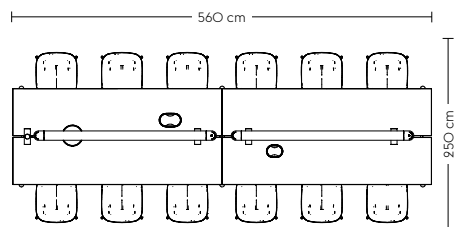

Linear Conference (B)

Earthy

- 12 x Fiber Side Chair / Swivel base Grey / Hearth OO7 (M20)
- 1 x Linear System Table / Configuration 2 - W: 110 cm / 43.3"
  - Oak Veneer/Oak
- 1 x Linear Tray / Ø24cm / Oak
- 2 x Linear Mounted Lamp / 23,2cm / Grey
- 4 x Linear Power Outlet / Grey
- 1 x Ridge Planter / H: 13 CM / 5.1" - Beige
- 1 x Ridge Planter / H: 15 CM / 5.9" - Beige