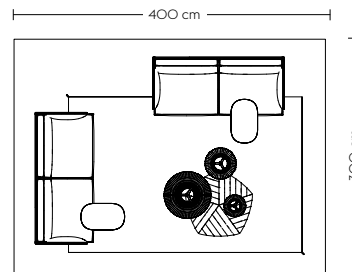

Outline Highback Sofa (H)

Earthy

- 1 x Outline Highback Sofa 100 cm / 2-Seater
  - Black Base - Fiord 961
- 1 x Outline Highback Sofa 100 cm / 2-Seater
  - Black Base - Vidar 723
- 2 x Relate Side Table / H: 60,5 cm - Oak Laminate/Off-White
- 1 x Five Pouf / Large - Remix 933
- 1 x Strand Pendant Lamp / Open - Ø60 cm
- 1 x Strand Pendant Lamp / Open - Ø40 cm
- 1 x Strand Pendant Lamp / Open - Ø28 cm
- 1 x Ply Rug / 200 x 300 cm - Black/White