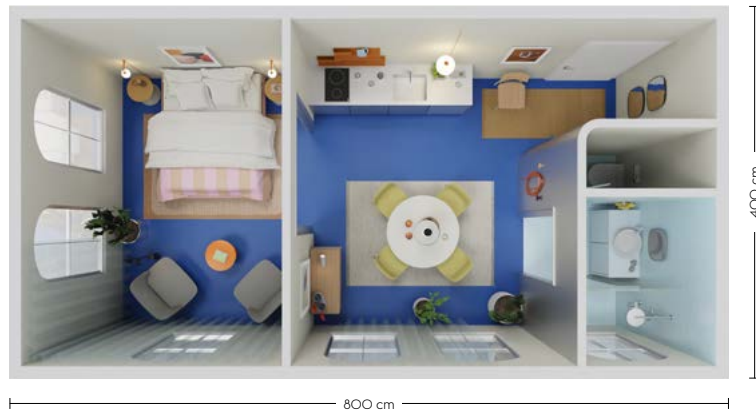

Bedroom with Lounge Setting

- 2 x Oslo Sofa / 1-Seater - Fiord 151/Chrome
- 1 x Soft Side Table / Ø48 cm H40 cm - Orange/Orange
- 1 x Post Floor Lamp
- 2 x Rime Wall Lamp - Orange
- 2 x Soft Side Table / Ø41 H48 cm - Solid Oak/Grey
- 1 x Pebble Rug / 200 x 300 cm - Burnt Orange