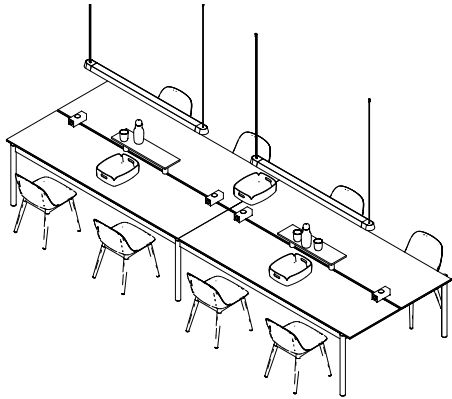

Linear System Table Configuration 2 (A)

Vibrant

- 1 x Linear System Table Config. 2 – Black Nanolaminate/Oak
- 2 x Linear System Tray / 75 cm / 29.5" - Oak
- 2 x Linear Pendant Lamp / 169,2 cm/66.6" – Black
- 4 x Linear System Table Power Outlet
- 3 x Restore Tray – Midnight Blue
- 2 x Corky Carafe and Glasses – Grey
- 8 x Fiber Side Chair / Wood Base – Remix 823/Oak