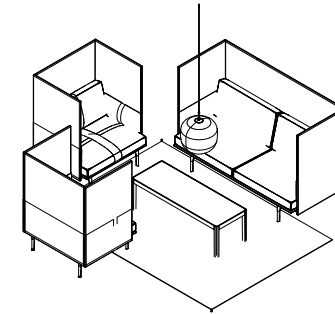

Outline Highback Sofa (I)

Refined

- 1 x Outline Highback Sofa 100 cm / 2-Seater
- Black Base - Steelcut 935
- 1 x Outline Highback Sofa 100 cm / 1-Seater
- Black Base - Easy Leather 298
- 1 x Outline Highback Sofa 100 cm / 1-Seater
- Black Base - Twill Weave 990
- 1 x Workshop Coffee Table / 120 x 43 cm - Oak
- 1 x Rime Pendant Lamp / Ø45 cm - Black
- 1 x Ply Rug / 240 x 170 cm - Dark Grey