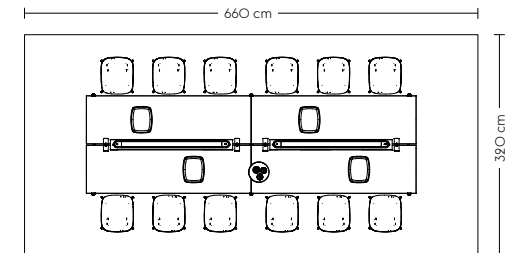

Linear System Table Configuration 2 (D)

Vibrant

- 1 x Linear System Config. 2 – Black Nanolaminate/Oak
- 2 x Linear System Screen / 178 cm/70.1" – Oak
- 2 x Linear Pendant Lamp / 169,2 cm/66.6" – Black
- 4 x Linear System Table Power Outlet
- 4 x Restore Tray – Midnight Blue
- 1 x Platform Tray – Blue-Grey
- 1 x Corky Carafe and Glasses – Grey
- 12 x Fiber Side Chair / Swivel Base W. Return
  – Twill Weave 620/Polished Aluminum