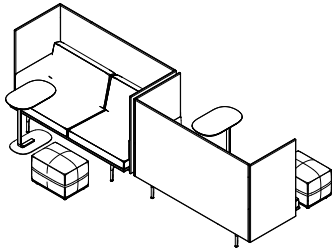

Outline Highback Sofa (G)

Vibrant

- 2 x Outline Highback Sofa 100 cm / 2-Seater
  - Polished Aluminum Base - Vidar 733
- 2 x Relate Side Table / H: 60,5 cm - Off-White
- 1 x Echo Pouf / 38 x 52 cm - Vidar 526
- 1 x Echo Pouf / 38 x 52 cm - Remix 823