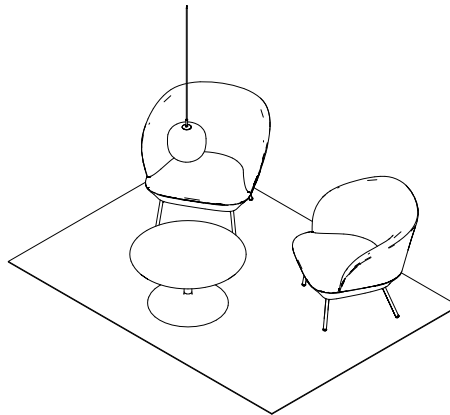

Oslo Sofa Series (F)

Refined

- 2 x Oslo Lounge Chair / Tube Base - Twill Weave 990/Black
- 1 x Soft Coffee Table / Ø75 H42 cm - Dark Oiled Oak / Black
- 1 x Rime Pendant Lamp / Ø25 cm - Black
- 1 x Pebble Rug / 170 x 240 cm - Light Grey