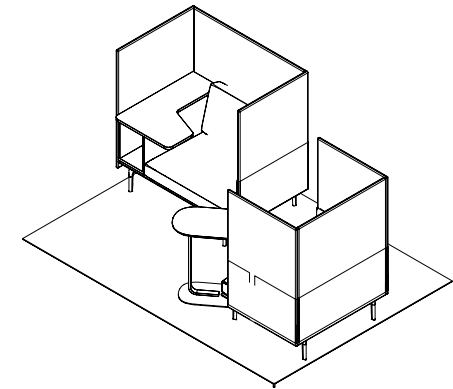

Outline Highback Work (A)

Earthy

- 1 x Outline Highback Work 100 cm / 1-Seater / Left - Black Base - Twill weave 530
- 1 x Outline Highback Sofa 100 cm / 1-Seater - Black Base - Twill weave 230
- 1 x Relate Side Table / H60,5 cm - Solid Oak
- 1 x Ply Rug / 170 x 240 cm - Off-White