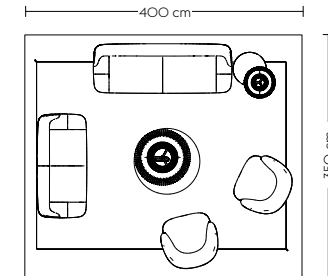

Oslo Sofa Series (E)

Earthy

- 1 x Oslo Sofa / 3-Seater - Vidar 146/Chrome
- 1 x Oslo Sofa / 2-Seater / Fiord 422/Chrome
- 2 x Oslo Lounge Chair / Swivel Base - Vidar 772/Grey
- 1 x Soft Side Table / Ø48 H:40 cm - Solid Oak/Grey
- 1 x Soft Coffee Table / Ø95 H:42 cm - Solid Oak/Grey
- 1 x Strand Pendant Lamp / Closed - Ø45 cm
- 1 x Strand Pendant Lamp / Closed - Ø60 cm
- 1 x Ridge Vase / 16,5cm - Off-White
- 1 x Ply Rug / 270 x 360 cm - Off-White