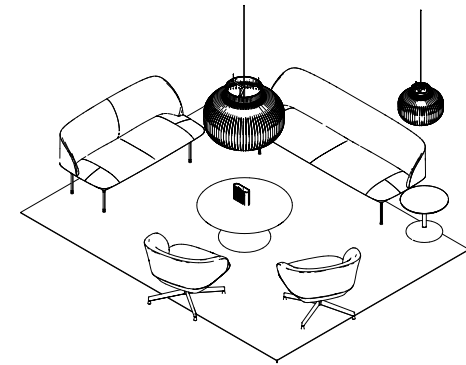

Oslo Sofa Series (E)

Earthy

- 1 x Oslo Sofa / 3-Seater - Vidar 146/Chrome
- 1 x Oslo Sofa / 2-Seater / Fiord 422/Chrome
- 2 x Oslo Lounge Chair / Swivel Base - Vidar 772/Grey
- 1 x Soft Side Table / Ø48 H:40 cm - Solid Oak/Grey
- 1 x Soft Coffee Table / Ø95 H:42 cm - Solid Oak/Grey
- 1 x Strand Pendant Lamp / Closed - Ø45 cm
- 1 x Strand Pendant Lamp / Closed - Ø60 cm
- 1 x Ridge Vase / 16,5cm - Off-White
- 1 x Ply Rug / 270 x 360 cm - Off-White