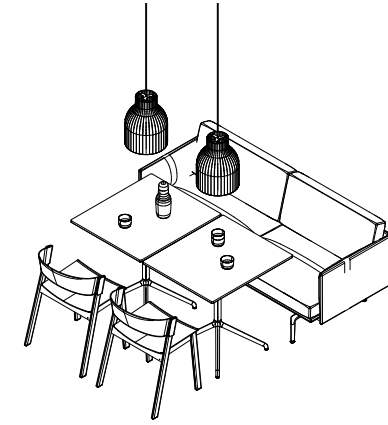

Still Café Table (B)

Refined

- 2 x Still Café Table / 75 x 65 H: 73 cm - Black Nanolaminte/Anthracite Black
- 2 x Cover Side Chair - Black
- 1 x Outline Studio Sofa / 170 cm - Black Base - Twill Weave 620
- 1 x Corky Carafe & Glasses - Clear
- 2 x Strand Pendant Lamp / Open - Ø28 cm - White