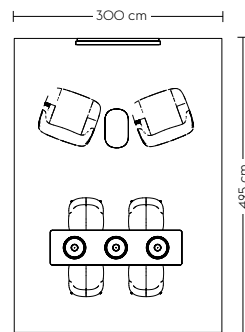

Base High Table (E)

Vibrant

- 1 x Base High Table / 190 x 50 H: 95 cm - White Laminate/White ABS/White
- 4 x Oslo Counter Stool - Ocean 50/Chrome
- 3 x Unfold Pendant Lamp - Light Grey
- 2 x Oslo Sofa / I-Seater - Vidar 772/Chrome
- 1 x Relate Side Table / H: 60,5 cm - Blue-Grey