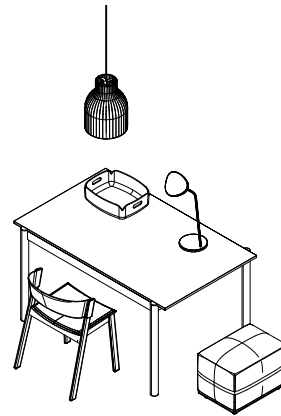

Linear Wood Table (A)

Earthy

- I x Linear Wood Table / 140 x 85 cm - Oak
- I x Cover Side Chair - Remix 113/Dark Beige
- I x Echo Pouf / 52 x 28 cm - Remix 823
- I x Restore Tray - Grey
- I x Leaf Table Lamp - Dark Green
- I x Strand Pendant Lamp / Open - Ø28 cm