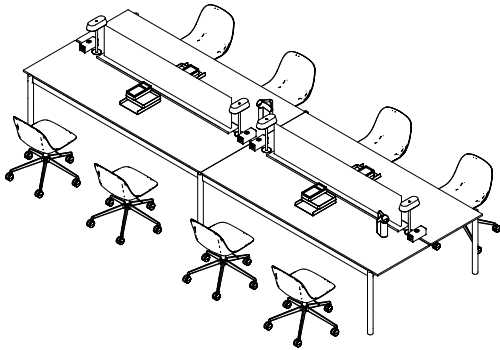

Linear System Table Configuration 2 (F)

Refined

- 1 x Linear Table System Config. 2 - Oak Veneer/Oak
- 2 x Linear System Screen / 178 cm/70.1" - Oak
- 4 x Linear Mounted Lamp / 23,2 cm/9.1" - Black
- 4 x Linear System Table Power Outlet
- 4 x Arrange Desktop Config. 1 - Grey
- 2 x Tub Jug - Pale Blue
- 8 x Fiber Side Chair / Swivel Base W. Castors & Gas Lift
  - Twill Weave 780/Chrome