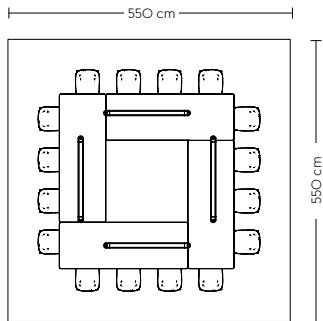

Base Table (G)

Vibrant

- 4 x Base Table / 250 x 90 cm - White Laminate/White ABS/White
- 16 x Fiber Side Chair / Tube Base - Remix 823/Chrome
- 4 x Linear Pendant Lamp - Grey

Linear High Table (B)

Earthy

- 6 x Fiber Bar Stool w/backrest / Tube base grey / Steelcut Quartet 644 (M20)
- 1 x Linear System High Table / W: 110 cm / 43.3" - H: 105 cm / 41.4" - Oak Veneer/Oak
- 1 x Linear System Tray / 75 cm / 29.5" - Oak
- 1 x Linear Mounted Lamp / 209,2 cm / 82.4" - Grey
- 2 x Linear Power Outlet / Grey
- 1 x Ridge Planter / H: 13 CM / 5.1" - Moss Green
- 1 x Arrange Desktop Series / Configuration 2 - Multi Colored
- 1 x Raise Carafe / Burnt Orange
- 1 x Raise Glasses / Burnt Orange