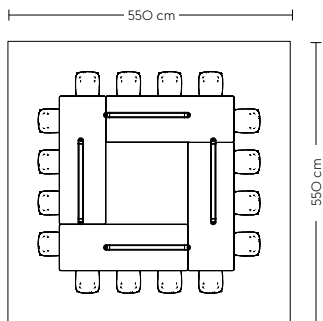

Base Table (G)

Vibrant

- 4 x Base Table / 250 x 90 cm - White Laminate/White ABS/White
- 16 x Fiber Side Chair / Tube Base - Remix 823/Chrome
- 4 x Linear Pendant Lamp - Grey

Linear High Table (B)

Earthy

- 6 x Fiber Bar Stool w/backrest / Tube base grey / Steelcut Quartet 644 (M20)
- 1 x Linear System High Table / W: 110 cm / 43.3" - H: 105 cm / 41.4" - Oak Veneer/Oak
- 1 x Linear System Tray / 75 cm / 29.5" - Oak
- 1 x Linear Mounted Lamp / 209,2 cm / 82.4" - Grey
- 2 x Linear Power Outlet / Grey
- 1 x Ridge Planter / H: 13 CM / 5.1" - Moss Green
- 1 x Arrange Desktop Series / Configuration 2 - Multi Colored
- 1 x Raise Carafe / Burnt Orange
- 1 x Raise Glasses / Burnt Orange