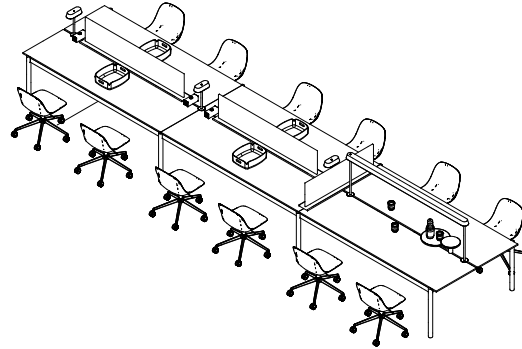

Linear System Table Configuration 2 (G)

Earthy

- 1 x Linear System Table Config. 3 - Oak Veneer/Oak
- 2 x Linear System Screen / 178 cm/70.1" - Oak
- 1 x Linear System Screen / 125 cm/49.2" - Oak
- 1 x Linear System Tray / Ø36 cm/14.2" - Oak
- 1 x Linear System Tray / Ø24 cm/9.5" - Oak
- 1 x Linear Mounted Lamp / 209,2 cm/82.4" - Grey
- 3 x Linear Mounted Lamp / 23,2 cm/9.1" - Grey
- 4 x Linear System Table Power Outlet
- 4 x Restore Tray - Grey Melange
- 1 x Corky Carafe and Glasses - Clear
- 12 x Fiber Side Chair / Swivel Base W. Castors & Gas Lift
  - Steelcut Trio 226/Grey