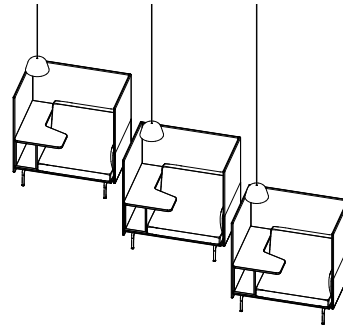

Outline Highback Work (E)

Earthy

- 3 x Outline Highback Work 100 cm / 1-Seater / Left - Black Base - Twill Weave 620
- 3 x Ambit Pendant Lamp / Ø25 cm - Taupe