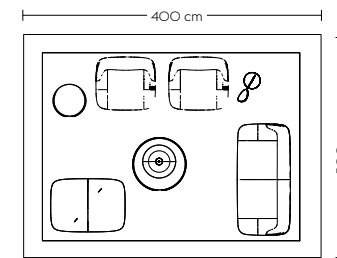

Oslo Sofa Series (C)

Vibrant

- 1 x Oslo Sofa / 2-Seater - Fiord 551/Grey
- 2 x Oslo Sofa / 1-Seater - Fiord 551/Grey
- 1 x Oslo Pouf - Fiord 551/Grey
- 1 x Around Coffee Table / Large - Stained Dark Brown
- 1 x Around Coffee Table / Small - Stained Dark Brown
- 1 x Kink Vase - Sand
- 1 x Leaf Floor Lamp - Black
- 1 x Rime Pendant Lamp / Ø45 cm - Black
- 1 x Ply Rug / 270 x 360 cm - Black & White