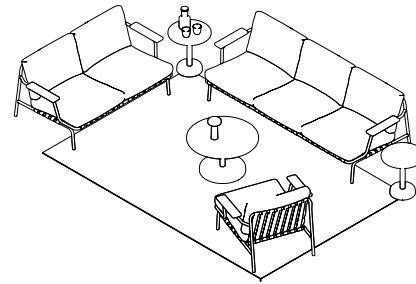

Linear Steel Café Table (C)

Vibrant

— Ready-To-Ship

- 3 x Linear Steel Café Table / Ø70 H105 cm - Pale Blue
- 6 x Linear Steel Bar Stool / 75 cm - Pale Blue

Settle (A)

Earthy

- 1 x Settle Outdoor Sofa / 1-seater / Laze I/ Grey
- 1 x Settle Outdoor Sofa / 2-seater / Laze I/ Grey
- 1 x Settle Outdoor Sofa / 3-seater / Laze I/ Grey
- 1 x Linear Steel Coffee Table / Ø70 h40cm / Grey
- 2 x Linear Steel Coffee Table / Ø42 h47cm / Grey
- 2 x Ease Portable Lamp / Light Blue
- 1 x Ply Rug / Recycled Polyester / 300 x 200 CM / 118 x 79" - Black/White