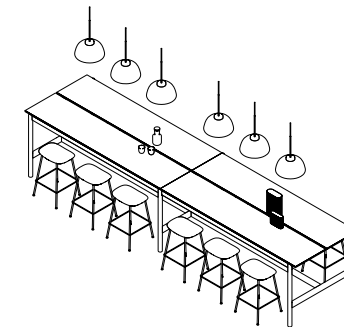

Linear High Table (A)

Earthy

12 x Fiber Counter Stool w/backrest / Tube base black / Refine Cognac Leather
1 x Linear System High Table / Configuration 2 - W: 110 cm / 43.3" - H: 95 cm / 37.4" - Oak Veneer/Oak
6 x Two Layer Pendant / Olive
1 x Ridge Vase / H 16,5 cm / 6.7" - White Frosted Glass
1 x Raise Carafe / Clear
2 x Raise Glasses / Clear
1 x Ridge Vase / H 35 cm - White Frosted Glass