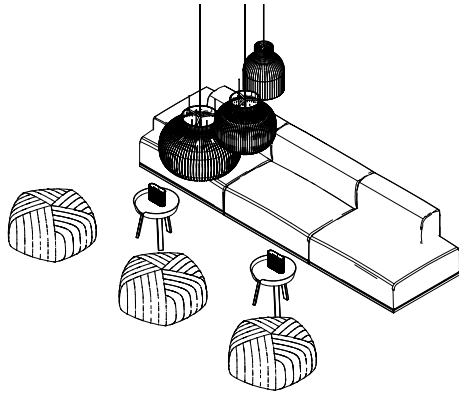

Connect Modular Sofa (B)

Earthy

- 1 x Connect Modular Sofa / Left Armrest (A) - Steelcut 695
- 1 x Connect Modular Sofa / Long Centre (C) - Steelcut 695
- 1 x Connect Modular Sofa / Right Open-Ended (G) - Steelcut 695
- 2 x Around Coffee Table / Small - Light Blue
- 2 x Ridge Vase / 16,5 cm - Beige
- 3 x Five Pouf / Large - Remix 123
- 1 x Strand Pendant Lamp / Closed - Ø60 cm
- 1 x Strand Pendant Lamp / Closed - Ø80 cm
- 1 x Strand Pendant Lamp / Open - Ø40 cm