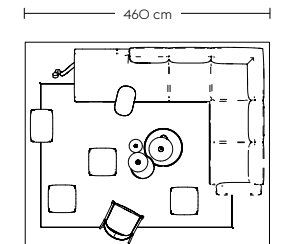

In Situ Modular Sofa (A)

Refined

- 1 x In Situ Modular Sofa / Corner - Configuration 2 - Clay O12
- 1 x Cover Lounge Chair - Refine Black / Black
- 1 x Around Coffee Table / Large - Stained Dark Brown
- 1 x Around Coffee Table / Small - Light Blue
- 1 x Relate Side Table - Blue Grey
- 1 x Kink Vase - Sand
- 1 x Echo Pouf / 38 x 52 cm - Vidar 554
- 1 x Echo Pouf / 52 x 52 cm - Remix 733
- 1 x Echo Pouf / 52 x 52 cm - Vidar 222
- 1 x Echo Pouf / 52 x 52 cm - Fiord 451
- 1 x Rime Pendant Lamp / Ø 45 cm - Black
- 1 x Rime Pendant Lamp / Ø 37 cm - Black
- 1 x Rime Pendant Lamp / Ø 25 cm - Black
- 1 x Ply Rug / 270 x 360 cm - Off-White