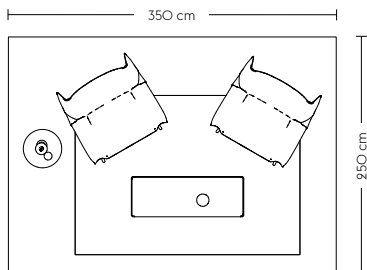

Wrap Lounge Chair (A)

Vibrant

— Ready-To-Ship

- 2 x Wrap Lounge chair - Ecriture 240/Grey
- 1 x Workshop Coffee Table / 120 x 43 cm - Oak/Grey Linoleum
- 1 x Soft Side Table / Ø41 H40 cm - Grey/Grey
- 1 x E27 Pendant Lamp - Dark Green
- 1 x Ease Portable Lamp - Light Blue
- 1 x Raise Carafe & Glasses - Clear
- 1 x Pebble Rug / 170 x 240 cm - Brown Green