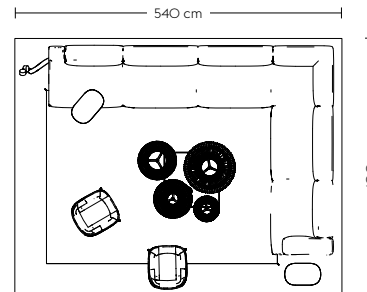

Connect Modular Sofa (E)

Vibrant

- 1 x Connect Modular Sofa / Left Open-Ended (F) - Hallingdal 457
- 1 x Connect Modular Sofa / Right Armrest (B) - Hallingdal 457
- 3 x Connect Modular Sofa / Long Centre (C) - Hallingdal 457
- 1 x Connect Modular Sofa / Corner (E) - Hallingdal 457
- 2 x Fiber Lounge Chair / Tube Base - Remix 823
- 1 x Workshop Coffee Table / 86 x 86 cm - Oak
- 2 x Relate Side Table - Oak/Off-White
- 1 x Kink Vase - Sand
- 1 x Strand Pendant Lamp / Closed - Ø80 cm
- 1 x Strand Pendant Lamp / Closed - Ø60 cm
- 1 x Strand Pendant Lamp / Open - Ø60 cm
- 1 x Strand Pendant Lamp / Open - Ø40 cm
- 1 x Ply Rug / 270 x 360 cm - Yellow