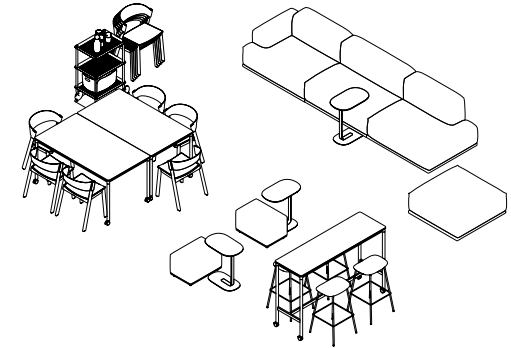

Connect Modular Sofa (F)

Earthy

- 1 x Connect Modular Sofa / Module A - Remix I23
- 1 x Connect Modular Sofa / Module C - Remix I23
- 1 x Connect Modular Sofa / Module G - Remix I23
- 1 x Connect Modular Sofa / Module I - Remix I23
- 2 x Echo Pouf / 42 x 62 cm - Remix I13
- 4 x Fiber Bar Stool / Tube Base - Natural White/White
- 10 x Cover Side Chair/ Refine Cognac / Oak
- 2 x Base Table w. Castors / 140 x 80 cm - Oak Veneer/Plywood/White
- 1 x Base High Table w. Castors / 160 x 50 H: 95 cm - Oak Veneer/Plywood/White
- 3 x Relate Side Table / H: 60,5cm - Solid Oak/Off-White
- 1 x Flow Trolley / 3-layer - Grey
- 1 x Restore Basket - Dusty Green
- 1 x Corky Carafe - Clear
- 2 x Corky Glasses / Tall (set of 4)