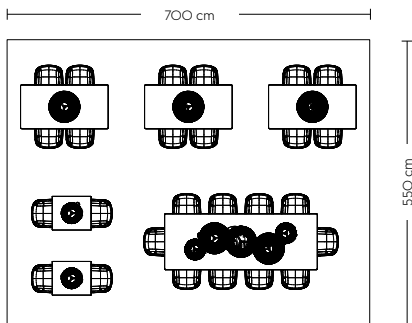

70/70 Table (G)

Vibrant

- 4 x 70/70 Table / 295 X 108 cm , 170 X 85 cm - Black Linoleum/Plywood/Black
- 2 x Still Café Table / 65 X 75 H73 cm - Black Nanolaminate/Anthracite Black
- 26 x Fiber Armchair / Wood Base - Twill Weave 530, Twill Weave 620, Twill Weave 990/ Stained Dark Brown
- 4 x Strand Pendant Lamp / Open - Ø40 cm
- 2 x Strand Pendant Lamp / Open - Ø60 cm
- 4 x Strand Pendant Lamp / Closed - Ø60 cm
- 5 x Raise Carafe & Glasses - Ochre
- 1 x Wave Tray