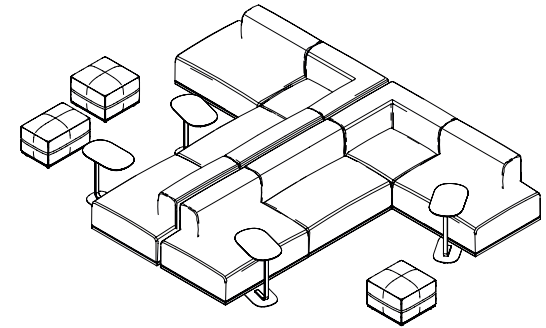

Connect Modular Sofa (D)

Vibrant

- 2 x Connect Modular Sofa / Left Open-Ended (F) - Divina 552
- 2 x Connect Modular Sofa / Right Open-ended (G) - Divina 552
- 2 x Connect Modular Sofa / Long Centre (C) - Divina 552
- 2 x Connect Modular Sofa / Corner (E) - Divina 552
- 4 x Relate Side Table / H60,5 cm - Solid Oak
- 1 x Echo Pouf / 38 X 52 cm - Remix 123
- 2 x Echo Pouf / 52 x 52 cm - Remix 823