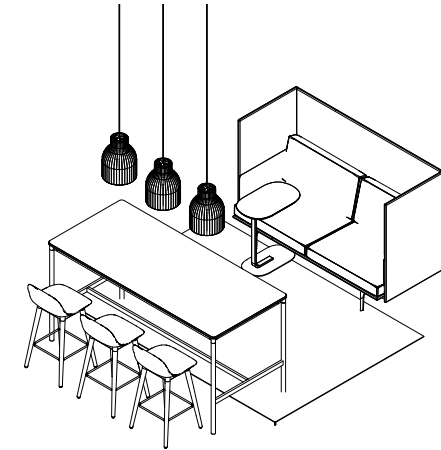

Base High Table (C)

Earthy

- 1 x Base High Table / 190 x 85 H: 105 cm - White Laminate/Plywood/White
- 3 x Fiber Bar Stool / Wood Base - With Backrest - Refine Leather Cognac/Oak
- 1 x Outline Highback Sofa 100 cm / 2-Seater - Black Base - Divina I54
- 1 x Relate Side Table / H: 60,5 cm - Solid Oak/Off-White
- 3 x Strand Pendant Lamp / Open - Ø28 cm
- 1 x Ply Rug / 240 x 170 cm - Black/White