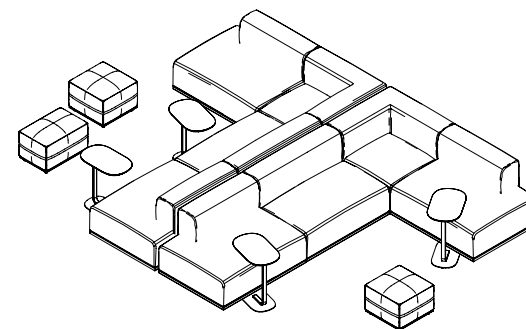

Connect Modular Sofa (D)

Vibrant

- 2 x Connect Modular Sofa / Left Open-Ended (F) - Divina 552
- 2 x Connect Modular Sofa / Right Open-ended (G) - Divina 552
- 2 x Connect Modular Sofa / Long Centre (C) - Divina 552
- 2 x Connect Modular Sofa / Corner (E) - Divina 552
- 4 x Relate Side Table / H60,5 cm - Solid Oak
- 1 x Echo Pouf / 38 X 52 cm - Remix 123
- 2 x Echo Pouf / 52 x 52 cm - Remix 823