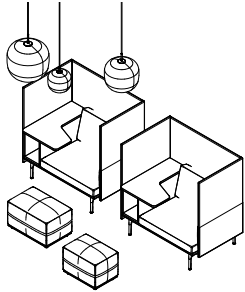

Outline Highback Work (D)

Vibrant

- 2 x Outline Highback Work 100 cm / 1-Seater / Left - Polished Aluminum Base - Vidar 472
- 1 x Echo Pouf / 38 x 52 cm - Vidar 542
- 1 x Echo Pouf / 42 x 62 cm - Remix 823
- 1 x Rime Pendant Lamp / Ø45 cm - White
- 1 x Rime Pendant Lamp / Ø37 cm - White
- 1 x Rime Pendant Lamp / Ø25 cm - White