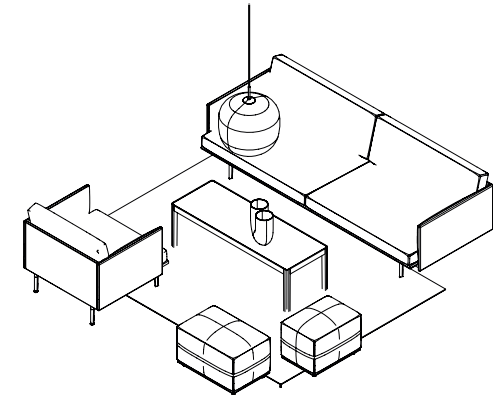

Outline Sofa Series (A)

Refined

- 1 x Outline Sofa / 3-Seater - Black Base - Refine Leather - Cognac
- 1 x Outline Chair / Black Base - Vidar 554
- 1 x Workshop Coffee Table / 120 x 43 cm - Oak
- 1 x Kink Vase - Light Blue
- 1 x Echo Pouf / 38 X 52 cm - Remix 123
- 1 x Echo Pouf / 42 X 62 cm - Vidar 554
- 1 x Rime Pendant Lamp / Ø37 cm - Black
- 1 x Ply Rug / 170 x 240 cm - Grey