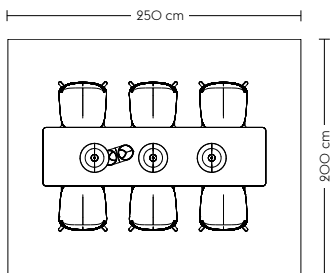

DINING

— Restaurant & Bar, Canteen & Coffe Point

Base High Table (F)

Vibrant

— Ready-To-Ship

- 1 x Base High Table / 190 x 50 H: 95 cm
- Lacquered Oak Veneer/Plywood/White
- 6 x Nerd Counter Stool / H: 65 cm - Tan Rose
- 1 x Kink Vase - Light Blue
- 3 x Rime Pendant Lamp / Ø25 cm - Orange