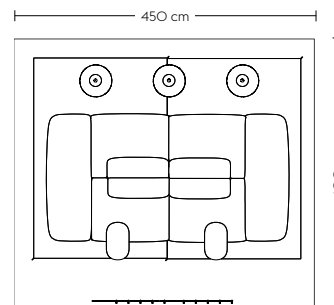

Connect Modular Sofa (H)

Earthy

- 2 x Connect Modular Sofa / Module (N) - Vidar 956
- 2 x Connect Modular Sofa / Module (F) - Vidar 956
- 2 x Connect Modular Sofa / Module (G) - Vidar 956
- 3 x Soft Side Table / Ø48 H: 40 cm - Solid Smoked Oak/Black
- 2 x Relate Side Table / H:60,5 cm - Solid Smoked Oak/Black
- 2 x Fine Wall/Ceiling Lamp / Conf. 3 - Black
- 3 x Rime Pendant Lamp / Ø18 cm - Grey
- 2 x Ply Rug / 200x300 cm - Black-White