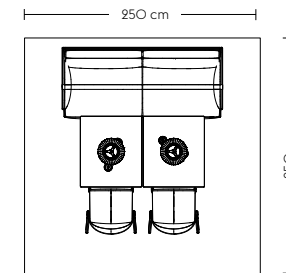

Still Café Table (B)

Refined

- 2 x Still Café Table / 75 x 65 H: 73 cm - Black Nanolaminte/Anthracite Black
- 2 x Cover Side Chair - Black
- 1 x Outline Studio Sofa / 170 cm - Black Base - Twill Weave 620
- 1 x Corky Carafe & Glasses - Clear
- 2 x Strand Pendant Lamp / Open - Ø28 cm - White