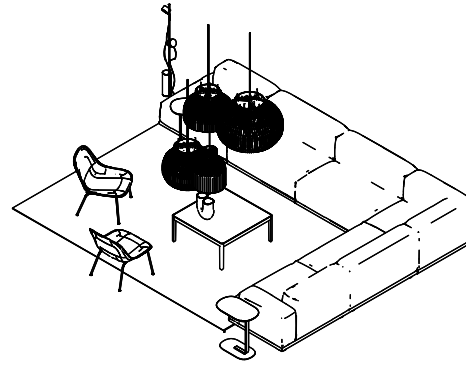

Connect Modular Sofa (E)

Vibrant

- 1 x Connect Modular Sofa / Left Open-Ended (F) - Hallingdal 457
- 1 x Connect Modular Sofa / Right Armrest (B) - Hallingdal 457
- 3 x Connect Modular Sofa / Long Centre (C) - Hallingdal 457
- 1 x Connect Modular Sofa / Corner (E) - Hallingdal 457
- 2 x Fiber Lounge Chair / Tube Base - Remix 823
- 1 x Workshop Coffee Table / 86 x 86 cm - Oak
- 2 x Relate Side Table - Oak/Off-White
- 1 x Kink Vase - Sand
- 1 x Strand Pendant Lamp / Closed - Ø80 cm
- 1 x Strand Pendant Lamp / Closed - Ø60 cm
- 1 x Strand Pendant Lamp / Open - Ø60 cm
- 1 x Strand Pendant Lamp / Open - Ø40 cm
- 1 x Ply Rug / 270 x 360 cm - Yellow