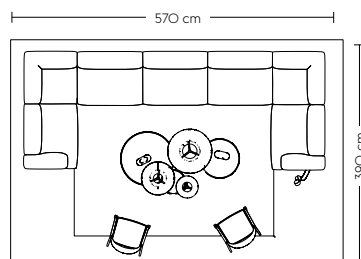

Connect Modular Sofa (C)

Refined

- 1 x Connect Modular Sofa / Left Armrest (A) - Remix 126
- 1 x Connect Modular Sofa / Right Armrest (B) - Remix 126
- 3 x Connect Modular Sofa / Long Centre (C) - Remix 126
- 2 x Connect Modular Sofa / Corner (E) - Remix 126
- 2 x Cover Lounge Chair - Refine Leather Cognac/Oak
- 1 x Around Coffee Table / Extra Large - Oak
- 1 x Around Coffee Table / Large - Dark Green
- 1 x Around Coffee Table / Small - Dark Green
- 2 x Kink Vase - Sand
- 1 x Post Floor Lamp - Black
- 1 x Strand Pendant Lamp / Closed - Ø80 cm
- 1 x Strand Pendant Lamp / Open - Ø60 cm
- 1 x Strand Pendant Lamp / Open - Ø40 cm
- 1 x Ply Rug, 270 x 360 cm - Black/White