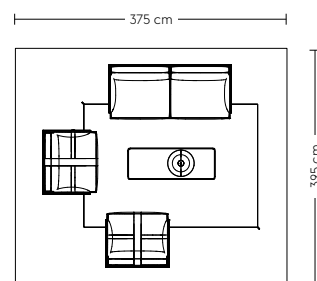

Outline Highback Sofa (I)

Refined

- 1 x Outline Highback Sofa 100 cm / 2-Seater - Black Base - Steelcut 3 922
- 1 x Outline Highback Sofa 100 cm / 1-Seater - Black Base - Easy Leather 298
- 1 x Outline Highback Sofa 100 cm / 1-Seater - Black Base - Twill Weave 990
- 1 x Workshop Coffee Table / 120 x 43 cm - Oak
- 1 x Rime Pendant Lamp / Ø45 cm - Black
- 1 x Ply Rug / 240 x 170 cm - Dark Grey