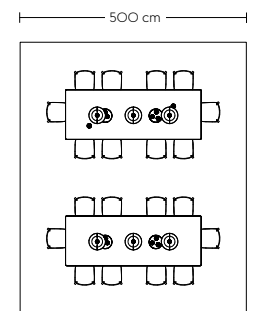

Base Table (F)

Refined

- 2 x Base Table / 300 x 110 cm - Lacquered Oak Veneer/Plywood/Black
- 20 x Visu Chair / Wood Base - Midnight Blue
- 4 x Platform Tray - Blue-Grey
- 16 x Corky Glasses - Clear
- 6 x Rime Pendant Lamp / Ø25 cm - Black