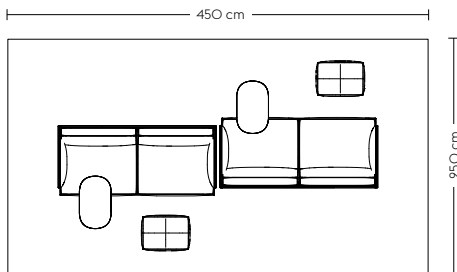

Outline Highback Sofa (G)

Vibrant

- 2 x Outline Highback Sofa 100 cm / 2-Seater
  - Polished Aluminum Base - Vidar 733
- 2 x Relate Side Table / H: 60,5 cm - Off-White
- 1 x Echo Pouf / 38 x 52 cm - Vidar 526
- 1 x Echo Pouf / 38 x 52 cm - Remix 823