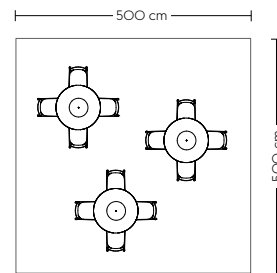

Soft Table (A)

Earthy

— Ready-To-Ship

3 x Soft Table / Ø95 H: 73 cm - Beige Green/Beige Green
12 x Workshop Chair - Oak
3 x Tub Jug - Light Blue
3 x Ambit Pendant Lamp / Ø25 cm - Taupe