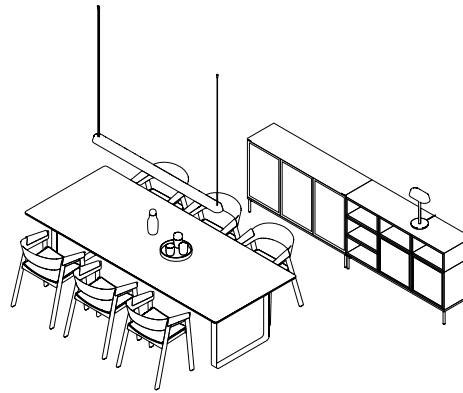

70/70 Table (C)

Earthy

— Ready-To-Ship

- 1 x 70/70 TABLE / 255 x 108 cm - Oak/Sand
- 6 x Cover Armchair - Refine Leather Cognac/Oak
- 1 x Stacked Storage System / Sideboard Config.2 - Oak
- 1 x Platform Tray - Blue-Grey
- 4 x Corky Glasses - Clear
- 1 x Linear Pendant Lamp - Grey
- 1 x Linear Table Lamp - Grey