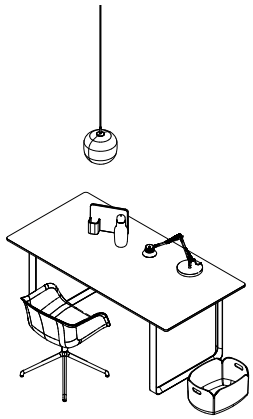

70/70 Table (A)

Refined

— Ready-To-Ship

- I x 70/70 TABLE / 170 x 85 cm - Oak Veneer/Plywood/Black
- I x Fiber Armchair / Swivel Base - Refine Leather
  Cognac/Anthracite Black
- I x Pin Board - Cork
- I x Corky Carafe - Clear
- I x Restore Basket - Midnight Blue
- I x Dedicate Table Lamp / S2 - Black
- I x Rime Pendant Lamp / Ø25 cm - Black