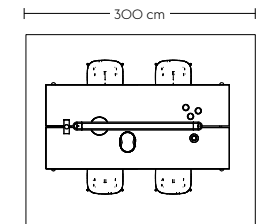

Linear Conference (A)

Refined

- 4 x Fiber Side Chair / Swivel base Black / Ecriture 270 (M20)
- 1 x Linear System Table / W: 110 cm / 43.3"
- Black Nanolaminate/Black ABS/Black
- 1 x Linear Pendant Lamp / 169,2 cm / 66.6" - Black
- 1 x Linear System Table Power Outlet - Black
- 1 x Linear Tray / Ø24cm / Black
- 1 x Ridge Planter / H: 24 CM / 9.4" - Taupe
- 3 x Raise Glasses / Clear
- 1 x Raise Carafe / Clear