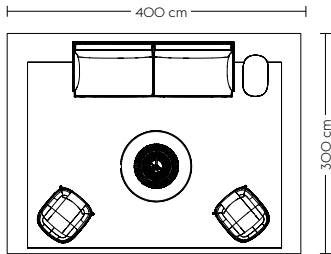

Outline Highback Sofa (C)

Earthy

- 1 x Outline Highback Sofa 100 cm / 2-Seater - Black Base - Balder 912
- 2 x Fiber Lounge Chair / Tube Base - Dusty Green
- 1 x Around Coffee Table / Extra Large - Oak
- 1 x Relate Side Table / H:60,5 cm - Solid Oak
- 1 x Kink Vase - Sand
- 1 x Strand Pendant Lamp / Closed - Ø60 cm
- 1 x Ply Rug / 200 x 300 cm - Off-White