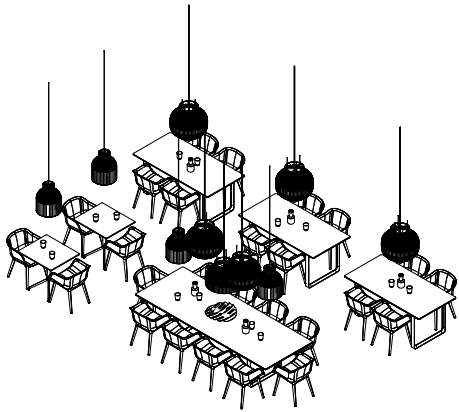

70/70 Table (G)

Vibrant

- 4 x 70/70 Table / 295 X 108 cm , 170 X 85 cm - Black Linoleum/Plywood/Black
- 2 x Still Café Table / 65 X 75 H73 cm - Black Nanolaminate/Anthracite Black
- 26 x Fiber Armchair / Wood Base - Twill Weave 530, Twill Weave 620, Twill Weave 990/ Stained Dark Brown
- 4 x Strand Pendant Lamp / Open - Ø40 cm
- 2 x Strand Pendant Lamp / Open - Ø60 cm
- 4 x Strand Pendant Lamp / Closed - Ø60 cm
- 5 x Raise Carafe & Glasses - Ochre
- 1 x Wave Tray