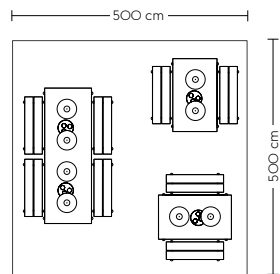

Linear Wood Table (B)

Earthy

— Ready-To-Ship

- 1 x Linear Wood Table / 260 x 90 cm - Oak
- 4 x Linear Wood Bench / 110 x 34 cm - Oak
- 2 x Linear Wood Table / 140 x 85 cm - Oak
- 4 x Linear Wood Bench / 110 x 34 cm - Oak
- 4 x Platform Tray - Blue Grey
- 18 x Corky Glasses - Clear
- 8 x Two-Layer Pendant Lamp - Olive