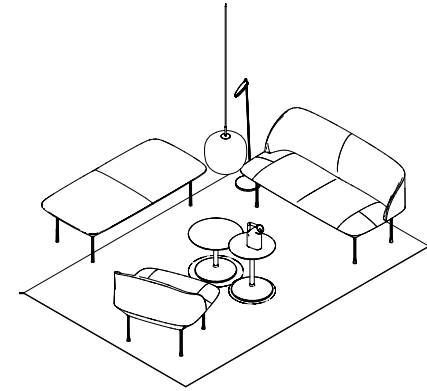

Oslo Sofa Series (B)

Refined

- 1 x Oslo Sofa / 2-Seater - Steelcut Trio 966/Chrome
- 1 x Oslo Bench - Steelcut Trio 966/Chrome
- 1 x Oslo Sofa / 1-Seater - Steelcut Trio 966/Chrome
- 1 x Soft Side Table / Ø48 H40 - Stained Dark Brown/Black
- 1 x Soft Side Table / Ø41 H48 - Stained Dark Brown/Black
- 1 x Tub Jug - Pale Blue
- 1 x Leaf Floor Lamp - Copper Brown
- 1 x Rime Pendant Lamp / Ø37 cm - Grey
- 1 x Ply Rug / 200 x 300 cm - Grey