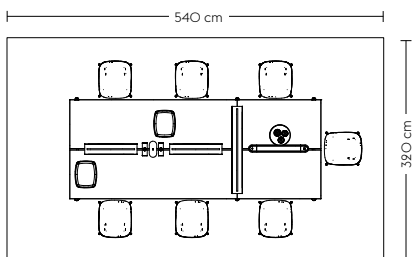

Linear System Table Configuration I (A)

Vibrant

- 1 x Linear System Table Config. I – Oak Veneer/Oak
- 1 x Linear System Screen / 125 cm/49.2" - Oak
- 2 x Linear System Screen / 75 cm/29.5" - Oak
- 1 x Linear Pendant Lamp / 87,2 cm/34.3" – Grey
- 1 x Linear Mounted Lamp / 23,2 cm/9.1" – Grey
- 2 x Linear System Table Power Outlet
- 1 x Platform Tray – Blue-Grey
- 1 x Corky Carafe and Glasses – Clear
- 2 x Restore Tray – Midnight Blue
- 7 x Fiber Side Chair / Swivel base W. Return – Divina 552/Grey