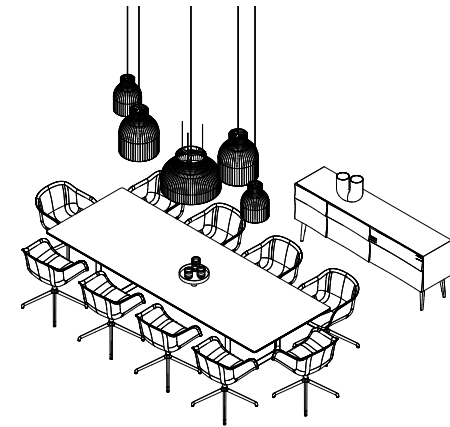

70/70 Table (F)

Refined

— Ready-To-Ship

- 1 x 70/70 TABLE / 295 x 108 cm - Black Linoleum/Plywood/Black
- 10 x Fiber Armchair / Swivel Base - Refined Leather Cognac/Anthracite Black
- 1 x Reflect Sideboard - Oak
- 1 x Kink Vase - Light Blue
- 4 x Corky Glasses - Clear
- 1 x Platform Tray - Blue-Grey
- 1 x Strand Pendant Lamp / Open - Ø60 cm
- 2 x Strand Pendant Lamp / Open - Ø40 cm
- 2 x Strand Pendant Lamp / Open - Ø28 cm