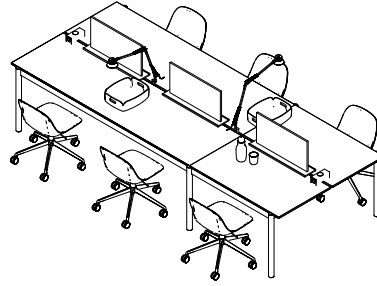

Linear System Table Configuration I (B)

Earthy

- 1 x Linear System Table Config. I – Oak Veneer/Oak
- 3 x Linear System Screen / 75 cm/29.5" - Oak
- 2 x Dedicate Lamp / w. Clamp / L2 - Brown Green
- 2 x Linear System Table Power Outlet
- 2 x Restore Tray – Grey Melange
- 1 x Corky Carafe and Glasses – Clear
- 6 x Fiber Side Chair / Swivel Base W. Castors & Gas Lift
  – Remix 823/Grey